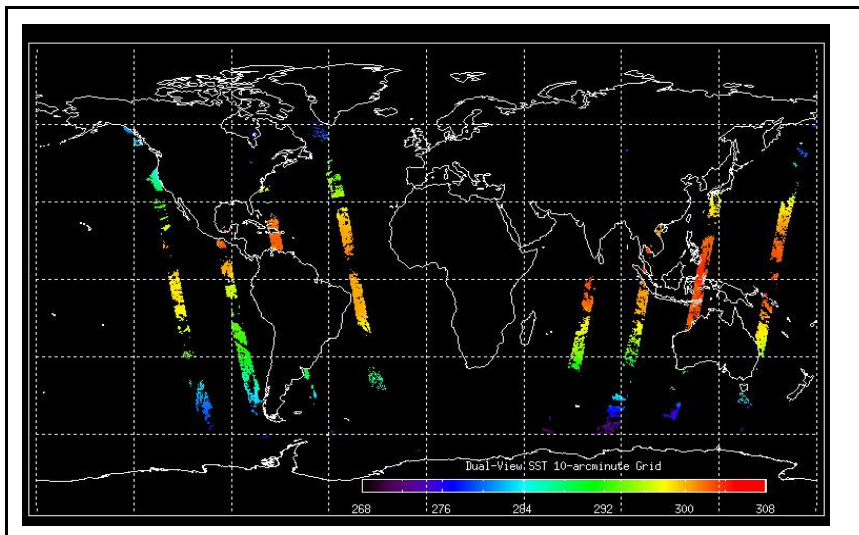

Comments Kiruna Meteo products not downloaded

NB: METEO products are downloaded early morning, while their existence on the server is checked late morning which may explain inconsistencies between the above METEO map and the number of stated products