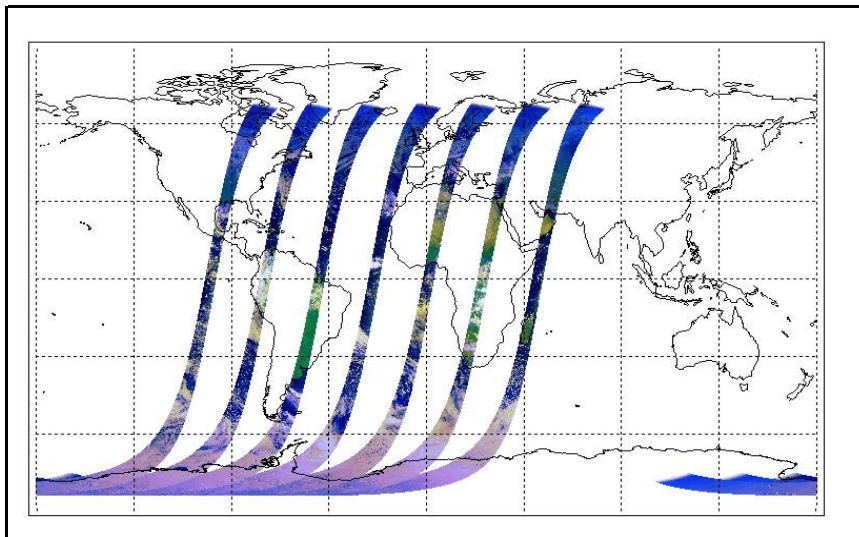

Browse Map

Map of browse products for: 12-Nov-06

Comments No ESRIN Browse products available

Meteo Map

Map of meteo products for: 12-Nov-06