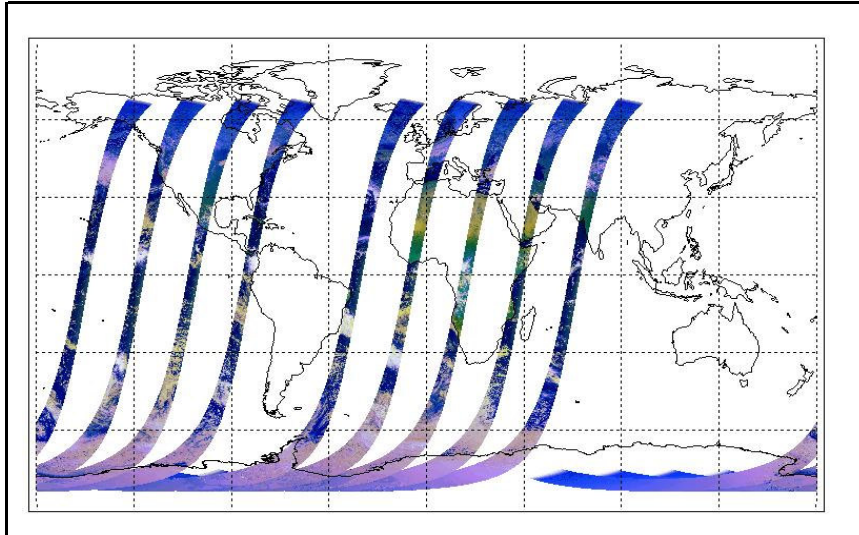

Report Date: 30-Oct-06  
 Anomalies: Jitter: Still above nominal for most orbits processed. Orbital average rates: ~130-150/orbit.

Browse Map

Map of browse products for: 11-Nov-06

Comments No ESRIN Browse products available