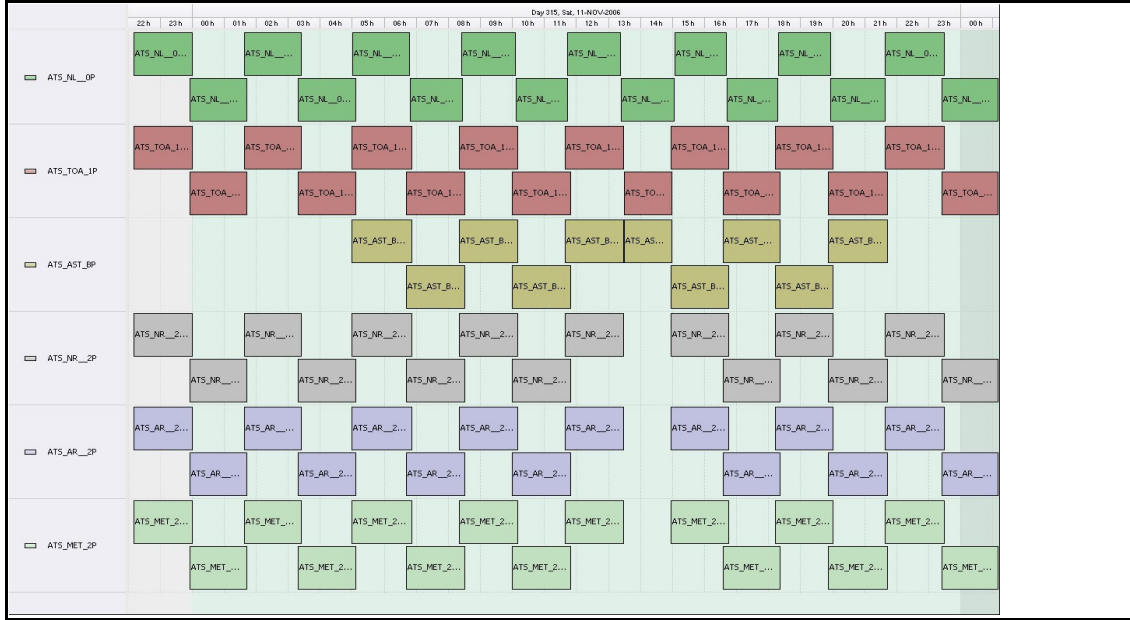

DPQC Daily Check of AATSR Data

11-Nov-06

DATA ACQUISITION DATE: 11-Nov-06
INSPECTION DATE: 13-Nov-06

--> Go to 'Product Generation' sheet to select date

Move Daily Maps

Previous Instrument Operational Events	
06-Nov-06	Nothing planned
07-Nov-06	Nothing planned
08-Nov-06	Nothing planned
09-Nov-06	Nothing planned
10-Nov-06	Nothing planned

Upcoming Instrument Operational Events	
11-Nov-06	Nothing planned
12-Nov-06	Nothing planned
13-Nov-06	Nothing planned
14-Nov-06	Nothing planned
15-Nov-06	Nothing planned

Daily Gantt Chart

Update

Comments: No ESRIN Browse products

FLAGS

FLAG

Meteo Products

Data acquisition date: 11-Nov-06 Inspection date: 13-Nov-06

Total # Products: 4
Server Availability: KIRUNA Unavailable

!!! <12 Orbit Files !!!

Comments: None

FLAG
FLAG

Browse Products

Data acquisition date: 11-Nov-06 Inspection date: 13-Nov-06

Source: DDS

Comments: Orbit 24570 unavailable
ESRIN orbits had missing data packets towards the bottom

FLAG

Instrument Health

Daily

List of all QA orbit summary files deposited on: 11-Nov-06

Orbit #	Acquired	Comments
24550	10-Nov-06	None
24551	10-Nov-06	CRC Errors
24552	10-Nov-06	High Jitter
24553	10-Nov-06	High Jitter

FLAG
FLAG
FLAG

Daily status from the RAL EDS web-site on: 13-Nov-06

Current Instrument Status: Nominal
Envisat Platform Status: Nominal

Weekly

Latest version of the weekly RAL report on: 13-Nov-06

Out of date by: 14 days

Report Date: 30-Oct-06
Anomalies: Jitter: Still above nominal for most orbits processed. Orbital average rates: ~130-150/orbit.