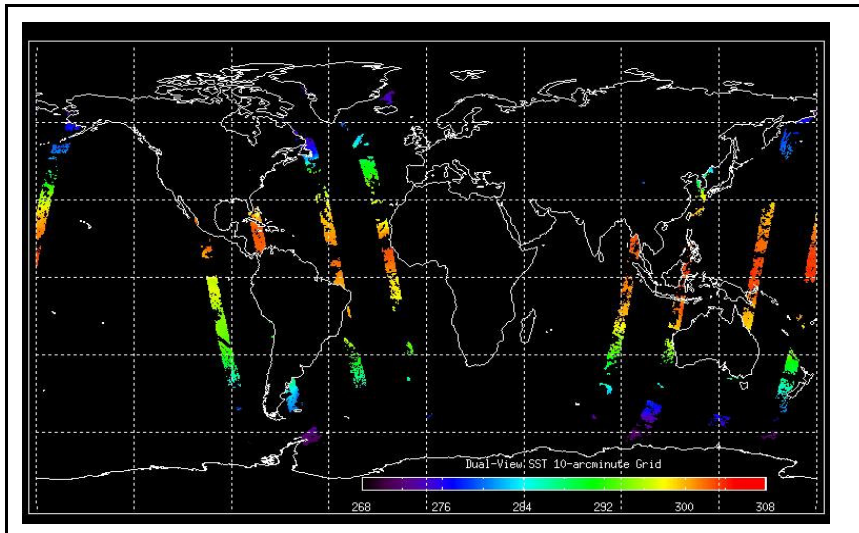

Comments Kiruna Meteo products not downloaded

NB: METEO products are downloaded early morning, while their existence on the server is checked late morning which may explain inconsistencies between the above METEO map and the number of stated products