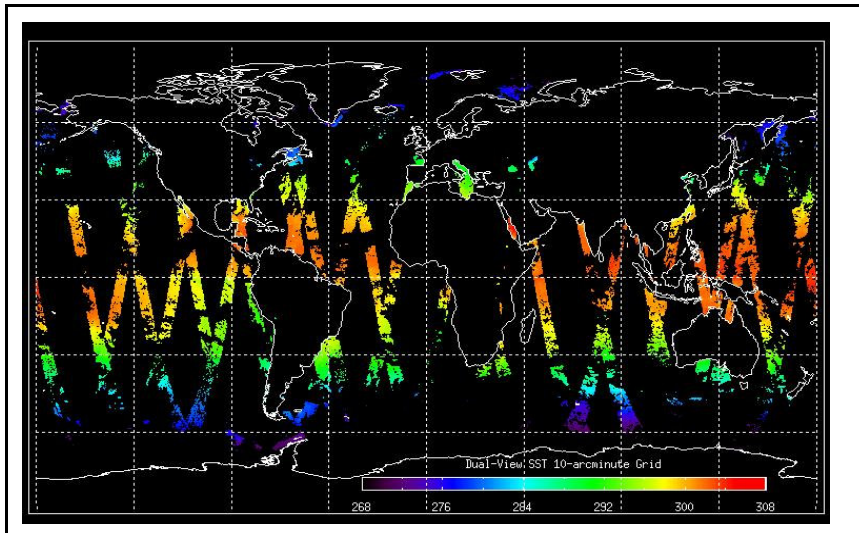

Comments

NB: METEO products are downloaded early morning, while their existence on the server is checked late morning which may explain inconsistencies between the above METEO map and the number of stated products