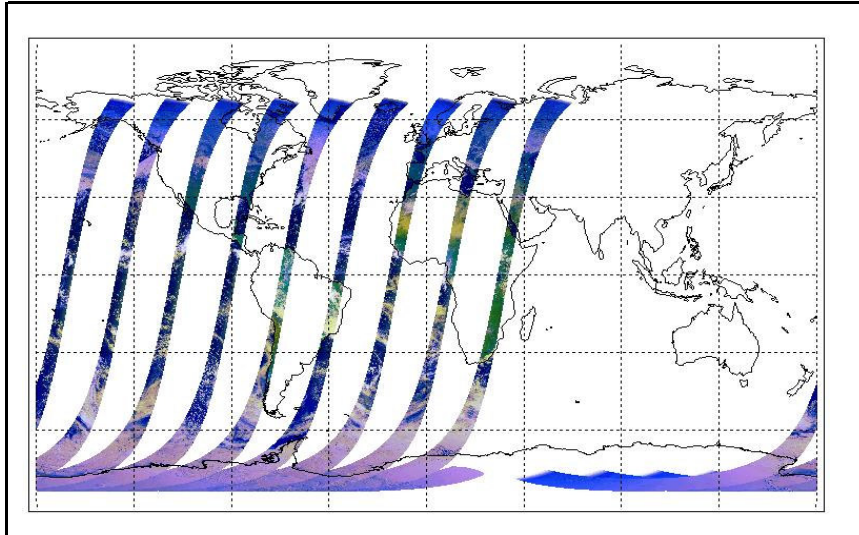

Browse Map

Map of browse products for: 10-Nov-06

Comments

Meteo Map

Map of meteo products for: 10-Nov-06