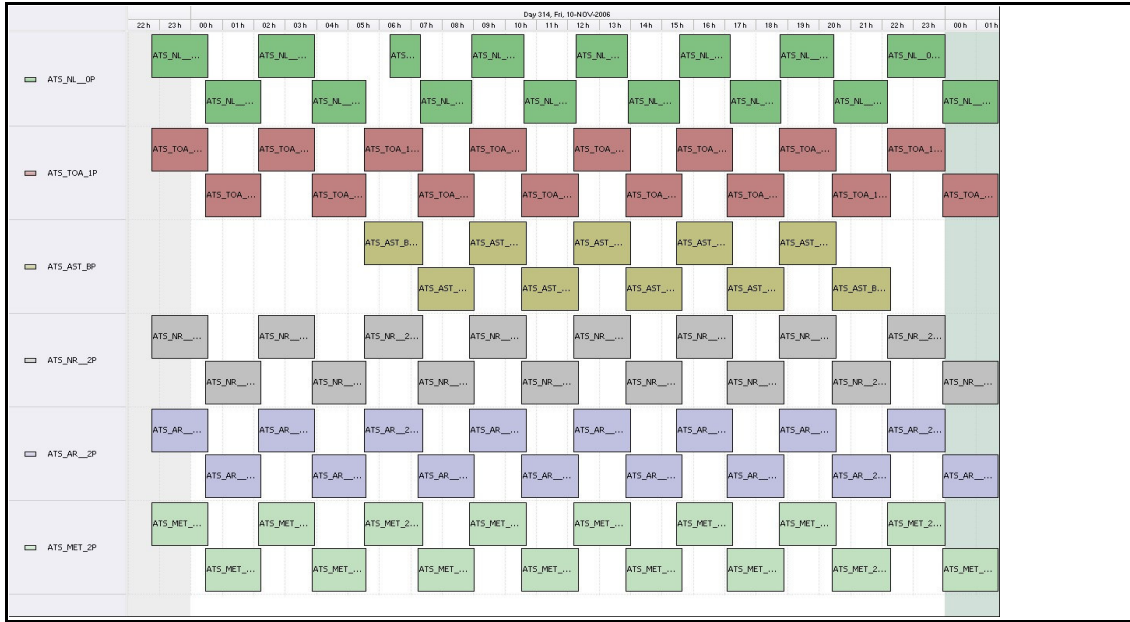

DPQC Daily Check of AATSR Data

10-Nov-06

DATA ACQUISITION DATE: 10-Nov-06
INSPECTION DATE: 13-Nov-06

--> Go to 'Product Generation' sheet to select date

Move Daily Maps

Previous Instrument Operational Events	
05-Nov-06	Nothing planned
06-Nov-06	Nothing planned
07-Nov-06	Nothing planned
08-Nov-06	Nothing planned
09-Nov-06	Nothing planned

Upcoming Instrument Operational Events	
10-Nov-06	Nothing planned
11-Nov-06	Nothing planned
12-Nov-06	Nothing planned
13-Nov-06	Nothing planned
14-Nov-06	Nothing planned

Daily Gantt Chart

Update

Comments No ESRIN Browse products

FLAGS

FLAG

Meteo Products

Data acquisition date: 10-Nov-06 Inspection date: 13-Nov-06

Total # Products: 5
Server Availability: KIPUNA Unavailable

!!! <12 Orbit Files !!!

Comments None

FLAG
FLAG

Browse Products

Data acquisition date: 10-Nov-06 Inspection date: 13-Nov-06

Source DDS

Comments Orbit 24551 smaller than expected
ESRIN orbits have missing data packets towards the bottom

FLAG

Instrument Health

Daily

List of all QA orbit summary files deposited on: 10-Nov-06

Daily status from the RAL EDS web-site on: 10-Nov-06

Current Instrument Status: Nominal
Envisat Platform Status: Nominal

Orbit #	Acquired	Comments
24506	07-Nov-06	High Jitter
24532	08-Nov-06	High Jitter
24533	08-Nov-06	Missing Packets, High Jitter
24534	09-Nov-06	None
24535	09-Nov-06	High Jitter
24536	09-Nov-06	Missing Packets
24539	09-Nov-06	None
24540	09-Nov-06	High Jitter
24541	09-Nov-06	None
24542	09-Nov-06	None
24543	09-Nov-06	High Jitter

FLAG
FLAG
FLAG

FLAG

FLAG

FLAG

Weekly

Latest version of the weekly RAL report on: 10-Nov-06

Out of date by: 11 days

Report Date: 30-Oct-06
Anomalies: Jitter: Still above nominal for most orbits processed. Orbital average rates: ~130-150/orbit.