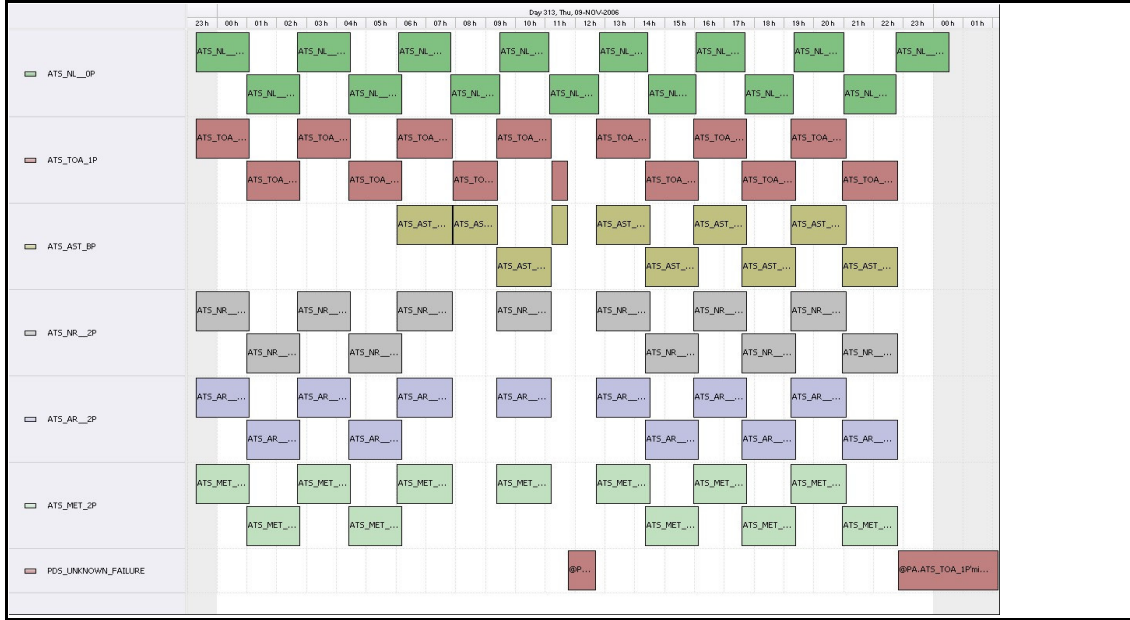

DPQC Daily Check of AATSR Data

09-Nov-06

DATA ACQUISITION DATE: 09-Nov-06
INSPECTION DATE: 10-Nov-06

--> Go to 'Product Generation' sheet to select date

Move Daily Maps

Previous Instrument Operational Events	
04-Nov-06	Nothing planned
05-Nov-06	Nothing planned
06-Nov-06	Nothing planned
07-Nov-06	Nothing planned
08-Nov-06	Nothing planned

Upcoming Instrument Operational Events	
09-Nov-06	Nothing planned
10-Nov-06	Nothing planned
11-Nov-06	Nothing planned
12-Nov-06	Nothing planned
13-Nov-06	Nothing planned

Daily Gantt Chart

Update

Comments Missing L1 (#1,2) Data unknown cause

FLAGS

FLAG

Meteo Products

Data acquisition date: 09-Nov-06 Inspection date: 10-Nov-06

Total # Products: 3
Server Availability: KIPUNA Unavailable

!!! <12 Orbit Files !!!

Comments None

FLAG
FLAG

Browse Products

Data acquisition date: 09-Nov-06 Inspection date: 10-Nov-06

Source EDS

Comments Orbits 24538/40 unavailable
Missing scan lines 24542
ESRIN orbits have missing data packets towards the bottom

FLAG

Instrument Health

Daily

List of all QA orbit summary files deposited on: 09-Nov-06

Daily status from the RAL EDS web-site on: 09-Nov-06

Current Instrument Status: Nominal
Envisat Platform Status: Nominal

Orbit #	Acquired	Comments
24518	07-Nov-06	High Jitter
24519	07-Nov-06	None
24520	08-Nov-06	High Jitter
24521	08-Nov-06	High Jitter
24522	08-Nov-06	Missing Packets
24525	08-Nov-06	High Jitter
24526	08-Nov-06	None
24527	08-Nov-06	High Jitter
24528	08-Nov-06	High Jitter
24529	08-Nov-06	High Jitter
24530	08-Nov-06	High Jitter

FLAG
FLAG
FLAG
FLAG
FLAG
FLAG
FLAG
FLAG
FLAG
FLAG

Weekly

Latest version of the weekly RAL report on: 09-Nov-06

Out of date by: 10 days

Report Date: 30-Oct-06
Anomalies: Jitter: Still above nominal for most orbits processed. Orbital average rates: ~130-150/orbit.