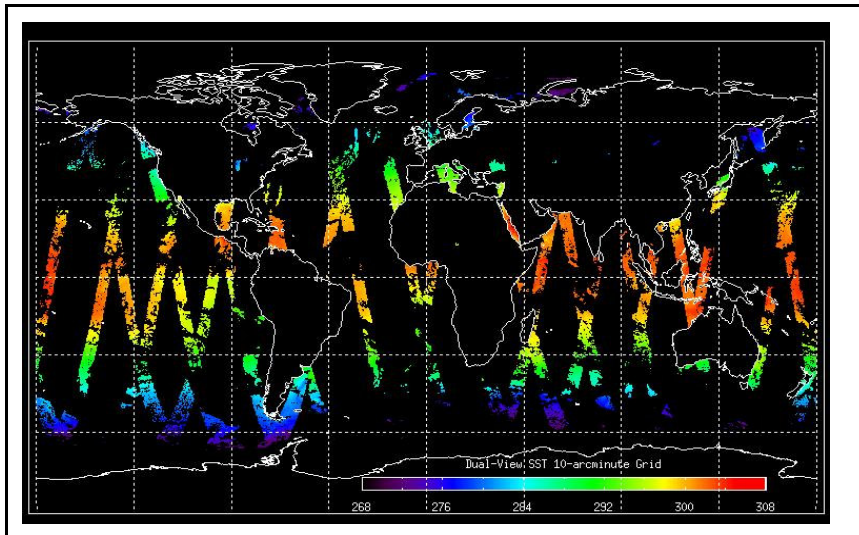

Comments

NB: METEO products are downloaded early morning, while their existence on the server is checked late morning which may explain inconsistencies between the above METEO map and the number of stated products