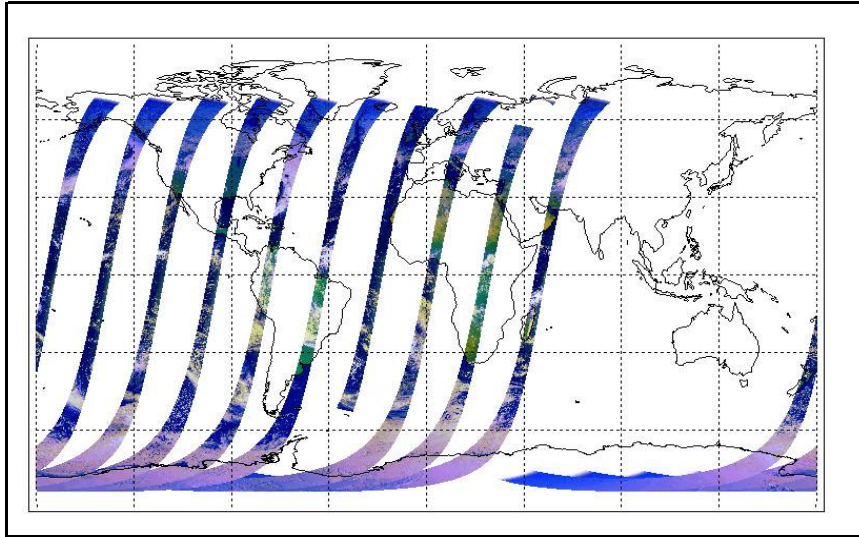

Browse Map

Map of browse products for: 09-Nov-06

Comments

Meteo Map

Map of meteo products for: 09-Nov-06