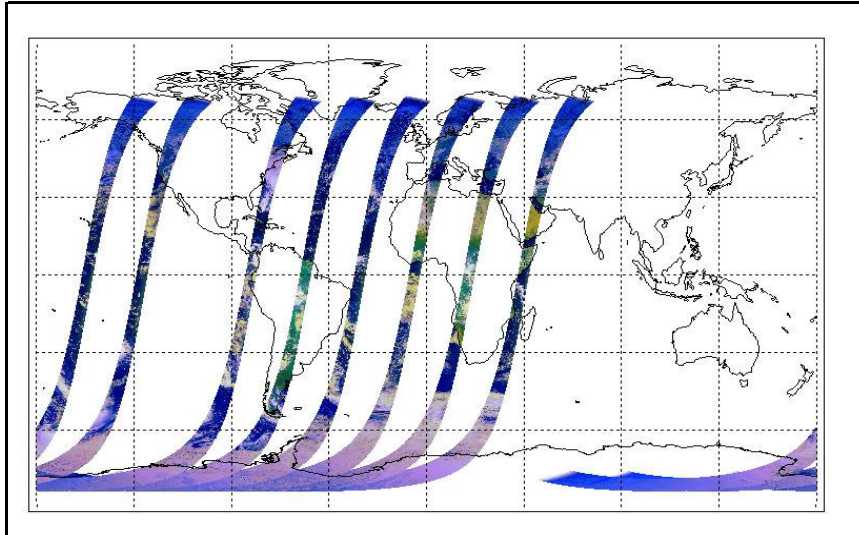

Browse Map

Map of browse products for: 08-Nov-06

Comments

Meteo Map

Map of meteo products for: 08-Nov-06