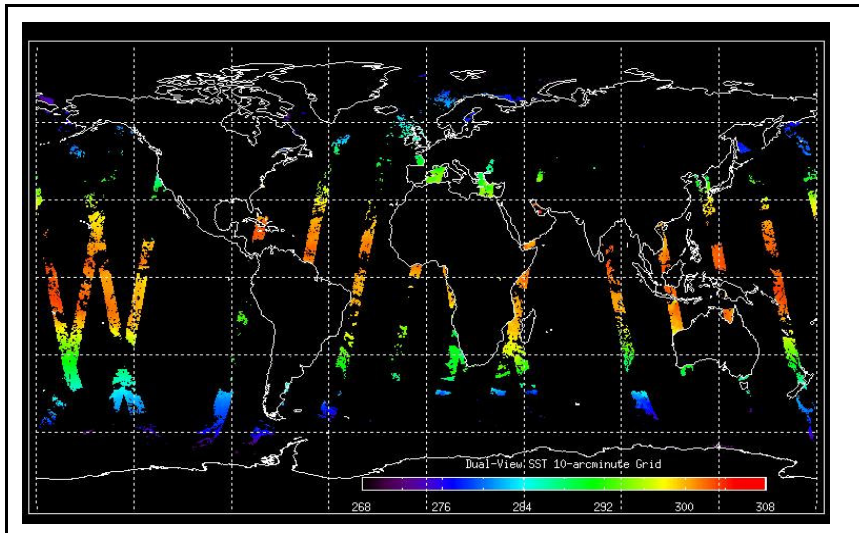

Comments

NB: METEO products are downloaded early morning, while their existence on the server is checked late morning which may explain inconsistencies between the above METEO map and the number of stated products