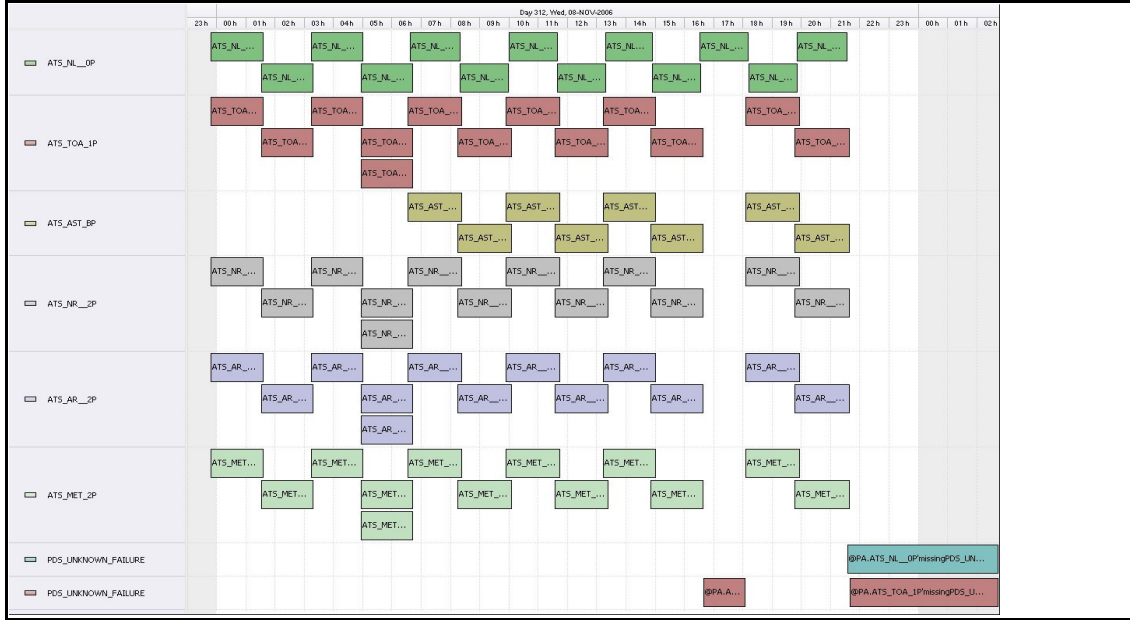

DPQC Daily Check of AATSR Data

08-Nov-06

DATA ACQUISITION DATE: 08-Nov-06
INSPECTION DATE: 09-Nov-06

--> Go to 'Product Generation' sheet to select date

Move Daily Maps

Previous Instrument Operational Events	
03-Nov-06	Nothing planned
04-Nov-06	Nothing planned
05-Nov-06	Nothing planned
06-Nov-06	Nothing planned
07-Nov-06	Nothing planned

Upcoming Instrument Operational Events	
08-Nov-06	Nothing planned
09-Nov-06	Nothing planned
10-Nov-06	Nothing planned
11-Nov-06	Nothing planned
12-Nov-06	Nothing planned

Daily Gantt Chart

Update

Comments Missing L0 (#1) L1(#1,2) Data unknown cause

FLAGS

FLAG

Meteo Products

Data acquisition date: 08-Nov-06 Inspection date: 09-Nov-06

Total # Products: 12
Server Availability: Nominal

Comments None

Browse Products

Data acquisition date: 08-Nov-06 Inspection date: 09-Nov-06

Source: EDS

Comments Orbit 24529 missing

FLAG

Instrument Health

Daily

List of all QA orbit summary files deposited on: 08-Nov-06

Daily status from the RAL EDS web-site on: 08-Nov-06

Current Instrument Status: Nominal
Envisat Platform Status: Nominal

Orbit #	Acquired	Comments
24504	06-Nov-06	None
24505	07-Nov-06	None
24506	07-Nov-06	High Jitter
24507	07-Nov-06	None
24510	07-Nov-06	High Jitter
24511	07-Nov-06	High Jitter
24512	07-Nov-06	High Jitter
24513	07-Nov-06	None
24514	07-Nov-06	None
24515	07-Nov-06	None
24516	07-Nov-06	High Jitter

FLAG

FLAG

FLAG

FLAG

Weekly

Latest version of the weekly RAL report on: 08-Nov-06

Out of date by: 9 days

Report Date: 30-Oct-06
Anomalies: None
Jitter: Still above nominal for most orbits processed. Orbital average rates: ~130-150/orbit.