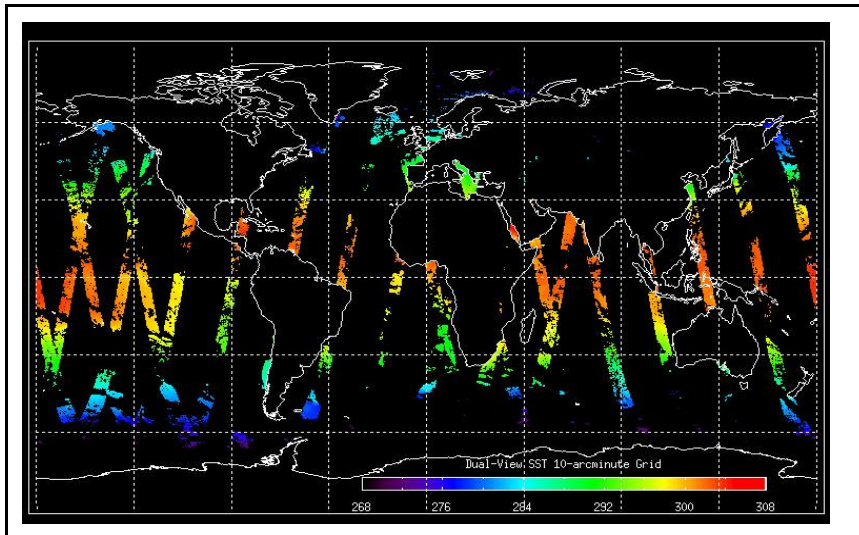

Browse Map

Map of browse products for: 07-Nov-06

Comments

Meteo Map

Map of meteo products for: 07-Nov-06

Comments

NB: METEO products are downloaded early morning, while their existence on the server is checked late morning which may explain inconsistencies between the above METEO map and the number of stated products