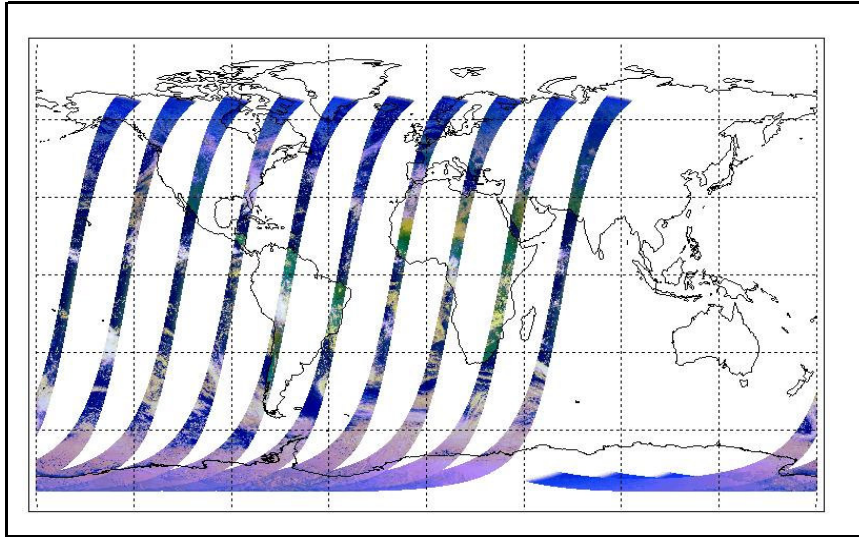

Browse Map

Map of browse products for: 07-Nov-06

Comments

Meteo Map

Map of meteo products for: 07-Nov-06