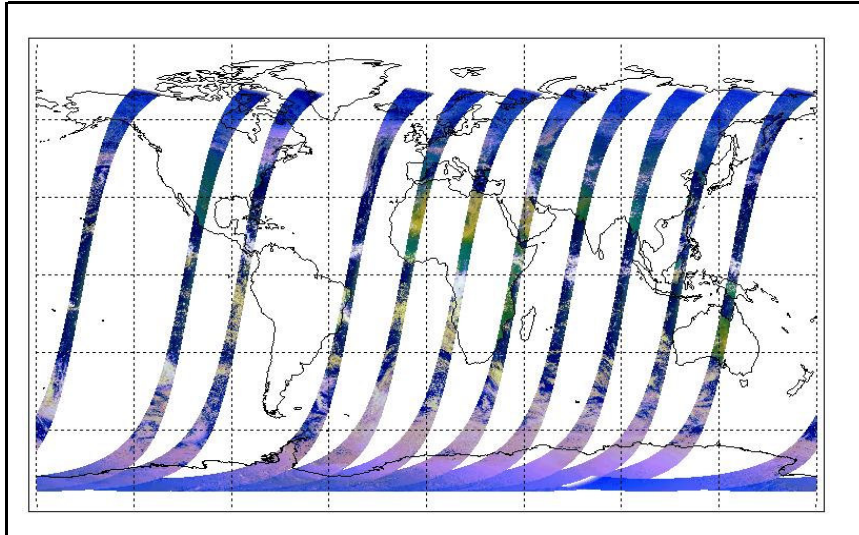

Browse Map

Map of browse products for: 29-Oct-06

Comments

Meteo Map

Map of meteo products for: 29-Oct-06