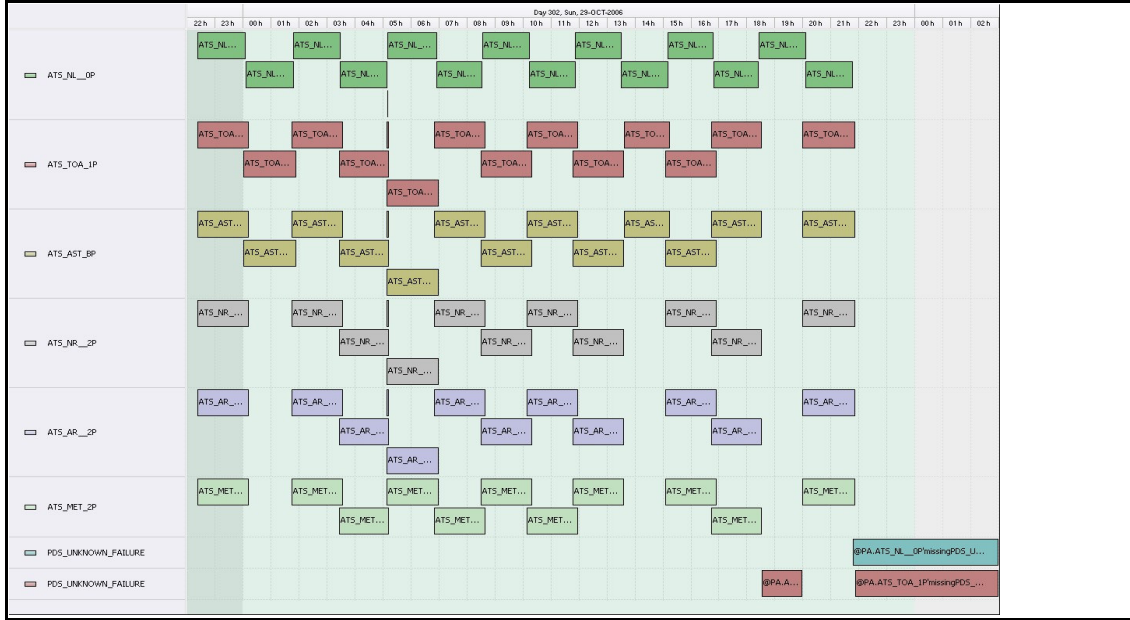

DPQC Daily Check of AATSR Data

29-Oct-06

DATA ACQUISITION DATE: 29-Oct-06
INSPECTION DATE: 30-Oct-06

--> Go to 'Product Generation' sheet to select date

Move Daily Maps

Previous Instrument Operational Events	
24-Oct-06	Nothing planned
25-Oct-06	Nothing planned
26-Oct-06	Nothing planned
27-Oct-06	Nothing planned
28-Oct-06	Nothing planned

Upcoming Instrument Operational Events	
29-Oct-06	Nothing planned
30-Oct-06	Nothing planned
31-Oct-06	Nothing planned
01-Nov-06	Nothing planned
02-Nov-06	Nothing planned

Daily Gantt Chart

Update

Comments Missing L0 (#1) and L1 (#1,2) data unknown cause

FLAGS

FLAG

Meteo Products

Data acquisition date: 29-Oct-06 Inspection date: 30-Oct-06

Total # Products: 10
Server Availability: Nominal

!!! <12 Orbit Files !!!

Comments None

FLAG

Browse Products

Data acquisition date: 29-Oct-06 Inspection date: 30-Oct-06

Source: DDS

Comments Orbit 24387 unavailable

FLAG

Instrument Health

Daily

List of all QA orbit summary files deposited on: 29-Oct-06

Orbit #	Acquired	Comments
24370	28-Oct-06	None
24371	28-Oct-06	None
24372	28-Oct-06	None
24373	28-Oct-06	None
24374	28-Oct-06	High Jitter
24379	29-Oct-06	High Jitter
24380	29-Oct-06	High Jitter
24381	29-Oct-06	High Jitter

FLAG
FLAG
FLAG

Daily status from the RAL EDS web-site on: 30-Oct-06

Current Instrument Status: Nominal
Envisat Platform Status: Nominal

Weekly

Latest version of the weekly RAL report on: 30-Oct-06

Out of date by: 14 days

Report Date 16-Oct-06
Anomalies Jitter: Another week of worse-than-nominal jitter, reaching well over 300/orbit at the start of the week but improving towards the weekend. Radiometric Noise: Nominal for all but the worst jitter-affected orbits.