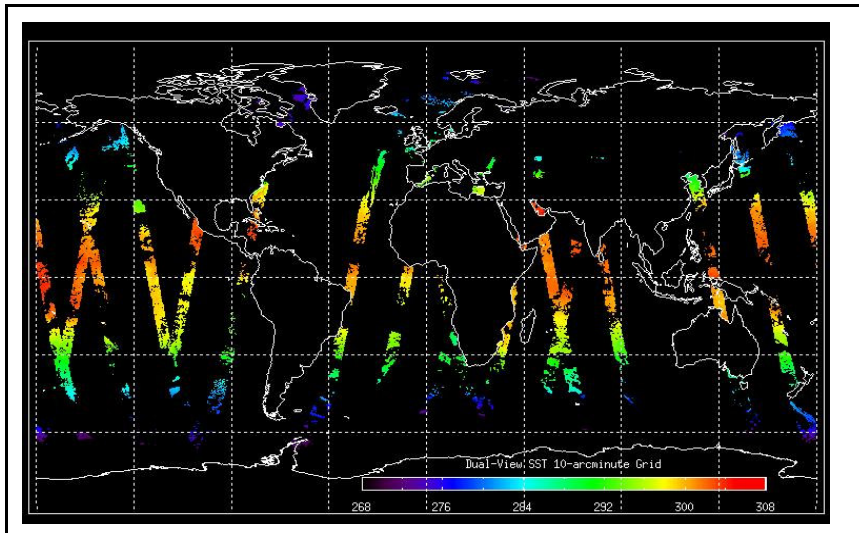

Comments

NB: METEO products are downloaded early morning, while their existence on the server is checked late morning which may explain inconsistencies between the above METEO map and the number of stated products