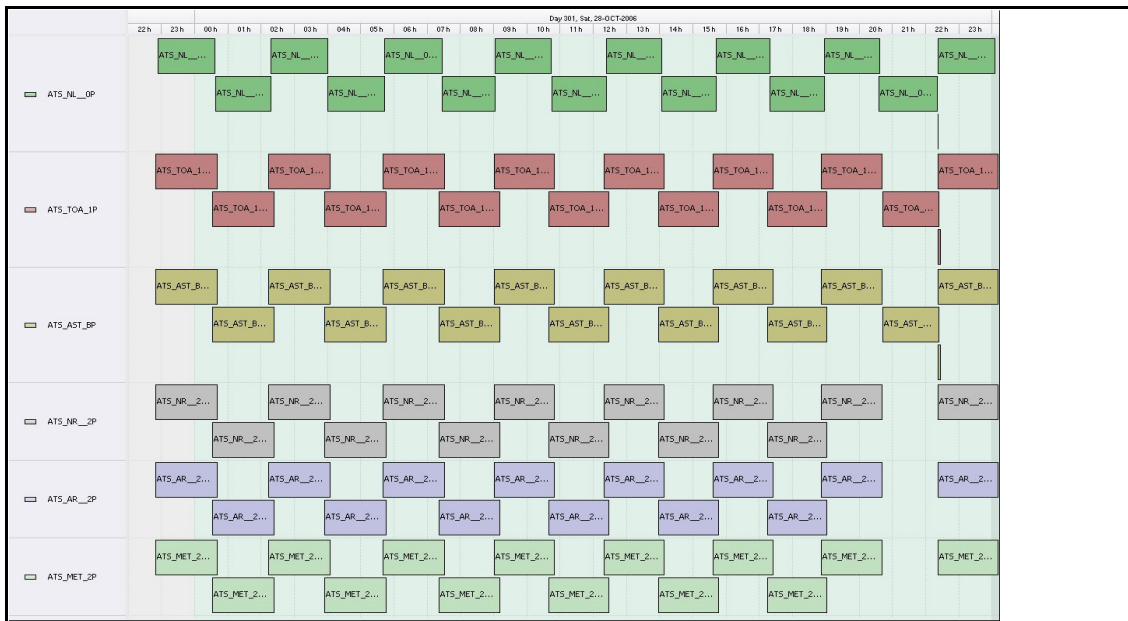

DPQC Daily Check of AATSR Data

28-Oct-06

DATA ACQUISITION DATE: 28-Oct-06
INSPECTION DATE: 30-Oct-06

Move Daily Maps

Previous Instrument Operational Events	
23-Oct-06	Nothing planned
24-Oct-06	Nothing planned
25-Oct-06	Nothing planned
26-Oct-06	Nothing planned
27-Oct-06	Nothing planned

Upcoming Instrument Operational Events	
28-Oct-06	Nothing planned
29-Oct-06	Nothing planned
30-Oct-06	Nothing planned
31-Oct-06	Nothing planned
01-Nov-06	Nothing planned

Daily Gantt Chart

Update

Comments: None

FLAGS

Meteo Products

Data acquisition date: 28-Oct-06 Inspection date: 30-Oct-06

Total # Products: 13
Server Availability: Nominal

Comments: None

Browse Products

Data acquisition date: 28-Oct-06 Inspection date: 30-Oct-06

Source: DDS

Comments: Orbit 24364 unavailable

FLAG

Instrument Health

Daily

List of all QA orbit summary files deposited on: 28-Oct-06

Orbit #	Acquired	Comments
24350	27-Oct-06	High Jitter
24351	27-Oct-06	None
24352	27-Oct-06	High Jitter
24361	27-Oct-06	High Jitter
24362	28-Oct-06	None
24363	28-Oct-06	None
24364	28-Oct-06	High Jitter
24365	28-Oct-06	None
24366	28-Oct-06	None

FLAG

FLAG
FLAG

FLAG

Daily status from the RAL EDS web-site on: 30-Oct-06

Current Instrument Status: Nominal
Envisat Platform Status: Nominal

Weekly

Latest version of the weekly RAL report on: 30-Oct-06

Out of date by: 14 days

Report Date: 16-Oct-06
Anomalies: Jitter: Another week of worse-than-nominal jitter, reaching well over 300/orbit at the start of the week but improving towards the weekend. Radiometric Noise: Nominal for all but the worst jitter-affected orbits.