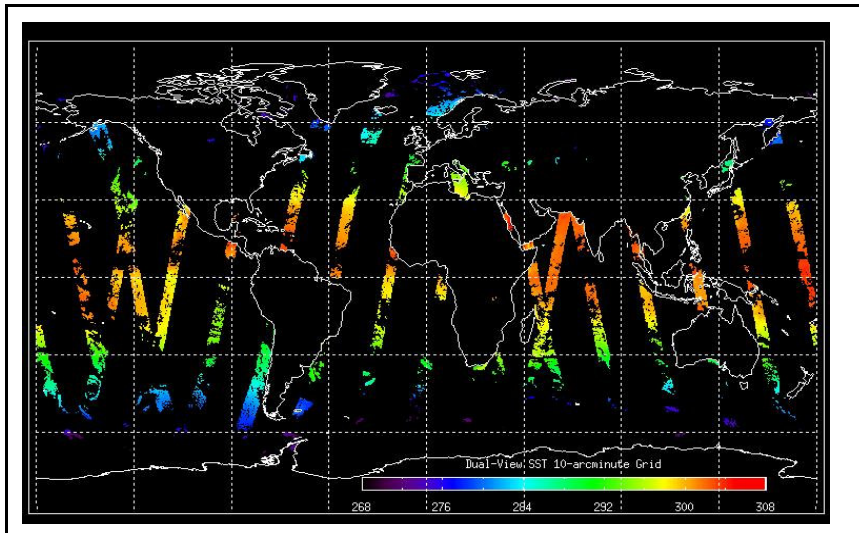

Comments

NB: METEO products are downloaded early morning, while their existence on the server is checked late morning which may explain inconsistencies between the above METEO map and the number of stated products