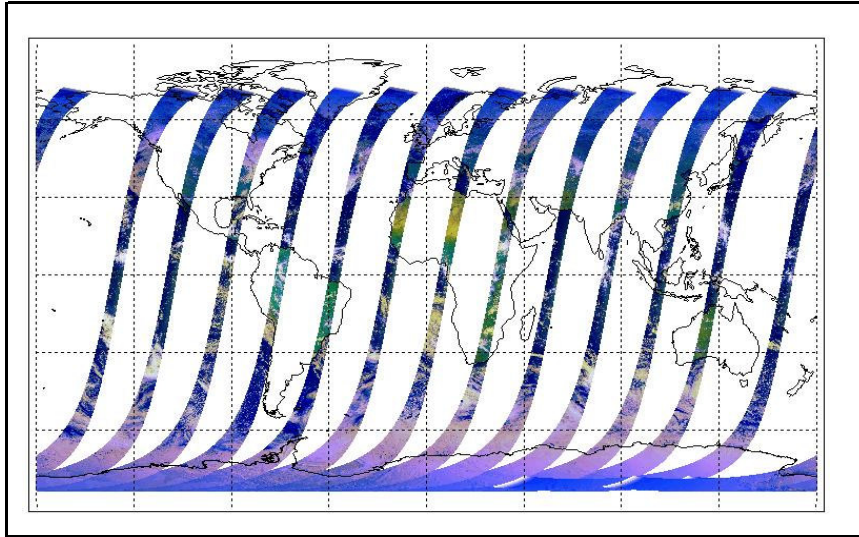

Browse Map

Map of browse products for: 28-Oct-06

Comments

Meteo Map

Map of meteo products for: 28-Oct-06