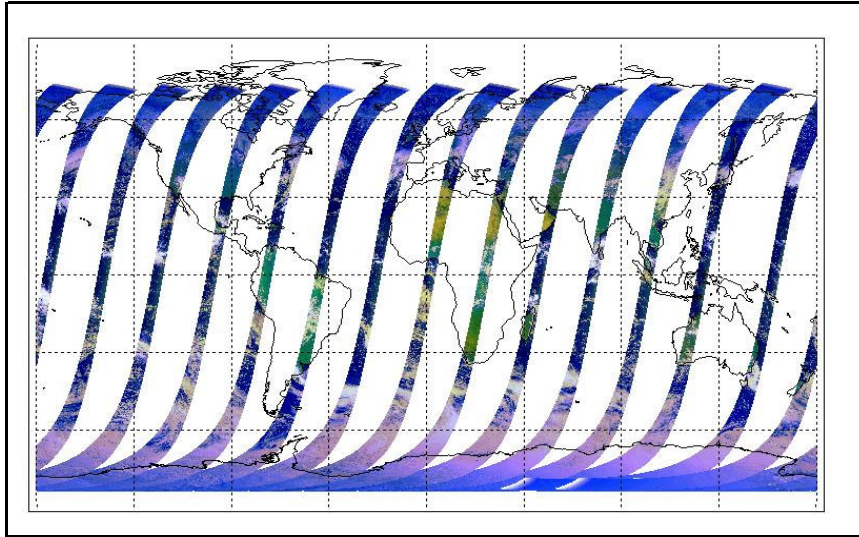

Browse Map

Map of browse products for: 24-Oct-06

Comments

Meteo Map

Map of meteo products for: 24-Oct-06