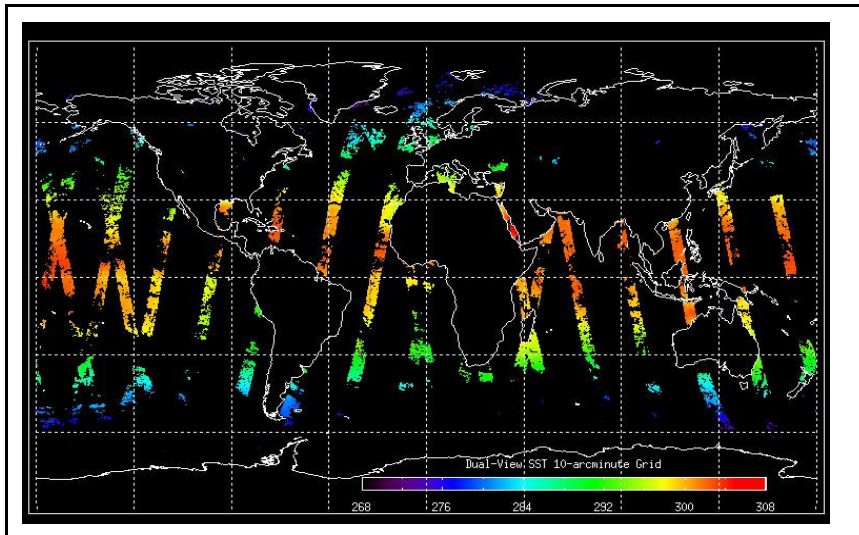

Comments

NB: METEO products are downloaded early morning, while their existence on the server is checked late morning which may explain inconsistencies between the above METEO map and the number of stated products