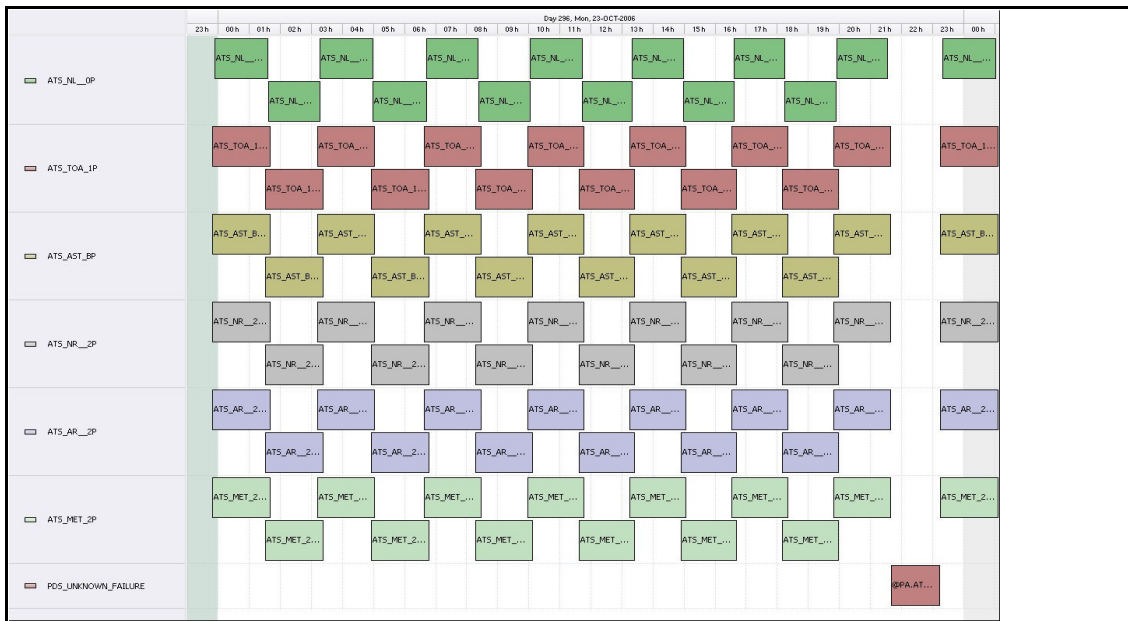

DPQC Daily Check of AATSR Data

23-Oct-06

DATA ACQUISITION DATE: 23-Oct-06
INSPECTION DATE: 24-Oct-06

Move Daily Maps

Previous Instrument Operational Events	
18-Oct-06	Nothing planned
19-Oct-06	Nothing planned
20-Oct-06	Nothing planned
21-Oct-06	Nothing planned
22-Oct-06	Nothing planned

Upcoming Instrument Operational Events	
23-Oct-06	Nothing planned
24-Oct-06	Nothing planned
25-Oct-06	Nothing planned
26-Oct-06	Nothing planned
27-Oct-06	Nothing planned

Daily Gantt Chart

Update

Comments: Missing L0 (#1) Data unknown cause

FLAGS

FLAG

Meteo Products

Data acquisition date: 23-Oct-06 Inspection date: 24-Oct-06

Total # Products: 10
Server Availability: ESRIN Unavailable

!!! <12 Orbit Files !!!

Comments: None

FLAG
FLAG

Browse Products

Data acquisition date: 23-Oct-06 Inspection date: 24-Oct-06

Source: EDS

Comments: Orbits 24301 to 24303 missing

FLAG

Instrument Health

Daily

List of all QA orbit summary files deposited on: 23-Oct-06

Orbit #	Acquired	Comments
24283	22-Oct-06	High Jitter
24293	23-Oct-06	High Jitter
24294	23-Oct-06	High Jitter
24295	23-Oct-06	High Jitter
24296	23-Oct-06	High Jitter

FLAG
FLAG
FLAG
FLAG

Daily status from the RAL EDS web-site on: 23-Oct-06

Current Instrument Status: Nominal
Envisat Platform Status: Nominal

Weekly

Latest version of the weekly RAL report on: 23-Oct-06

Out of date by: 14 days

Report Date: 09-Oct-06
Anomalies: None
Jitter: Broadly nominal at the start of the week. Bad jitter midweek hitting #600/orbit - the worst for some time.
Radiometric Noise: Nominal for most orbits - increased by ~25% during the worst periods of jitter.