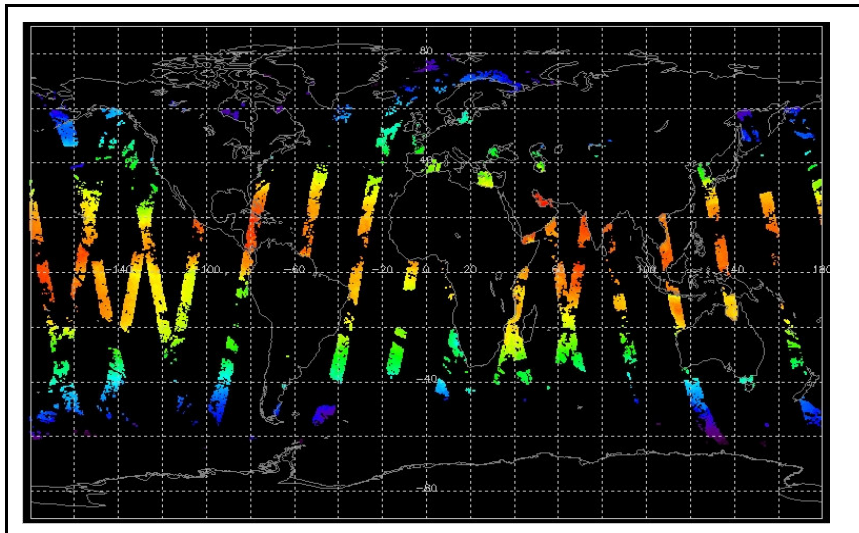

Browse Map

Map of browse products for: 23-Oct-06

Comments

Meteo Map

Map of meteo products for: 23-Oct-06

Comments

NB: METEO products are downloaded early morning, while their existence on the server is checked late morning which may explain inconsistencies between the above METEO map and the number of stated products