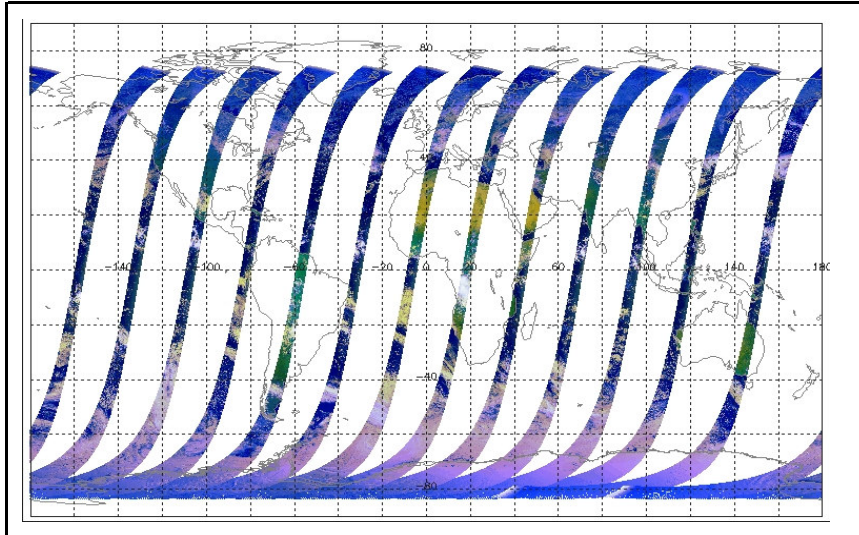

Browse Map

Map of browse products for: 23-Oct-06

Comments

Meteo Map

Map of meteo products for: 23-Oct-06