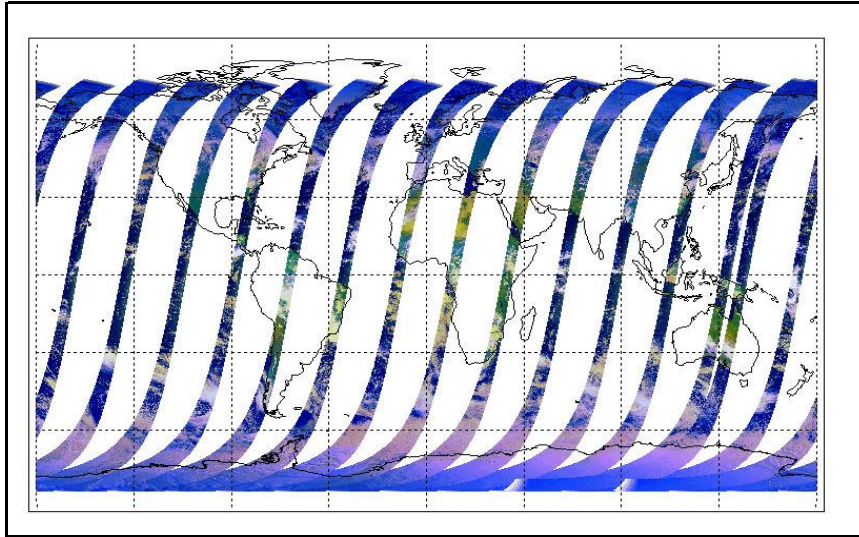

Browse Map

Map of browse products for: 19-Oct-06

Comments

Meteo Map

Map of meteo products for: 19-Oct-06