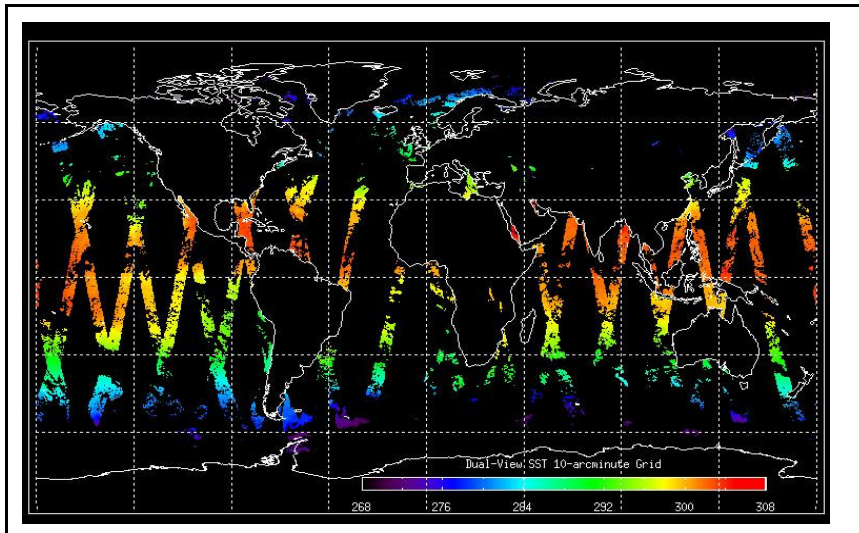

Comments

NB: METEO products are downloaded early morning, while their existence on the server is checked late morning which may explain inconsistencies between the above METEO map and the number of stated products