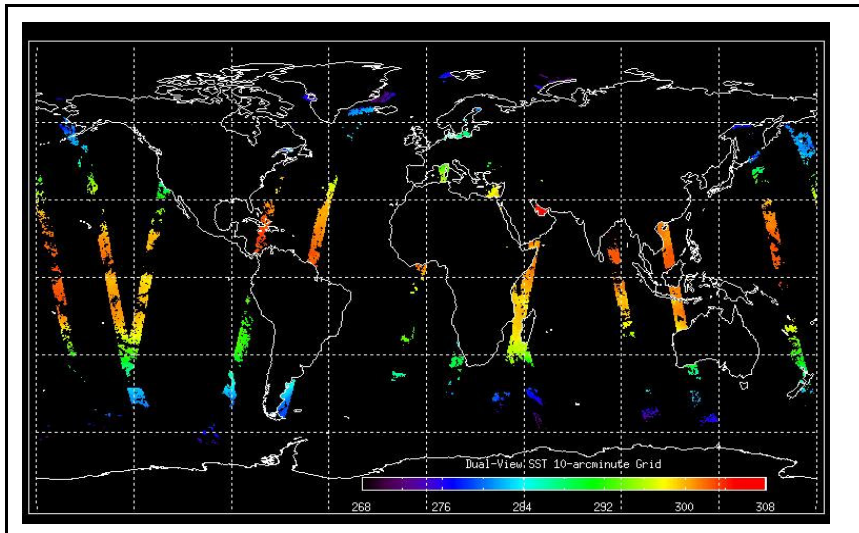

Comments

NB: METEO products are downloaded early morning, while their existence on the server is checked late morning which may explain inconsistencies between the above METEO map and the number of stated products