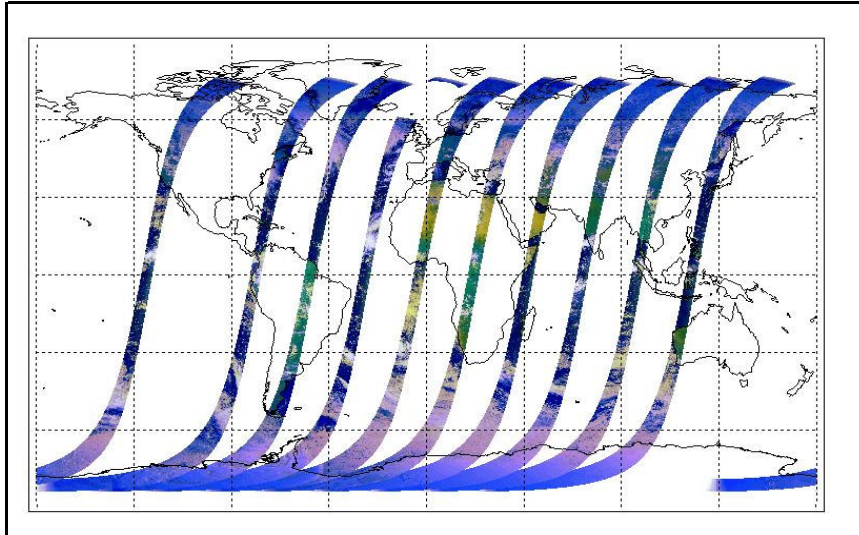

Browse Map

Map of browse products for: 17-Oct-06

Comments

Meteo Map

Map of meteo products for: 17-Oct-06