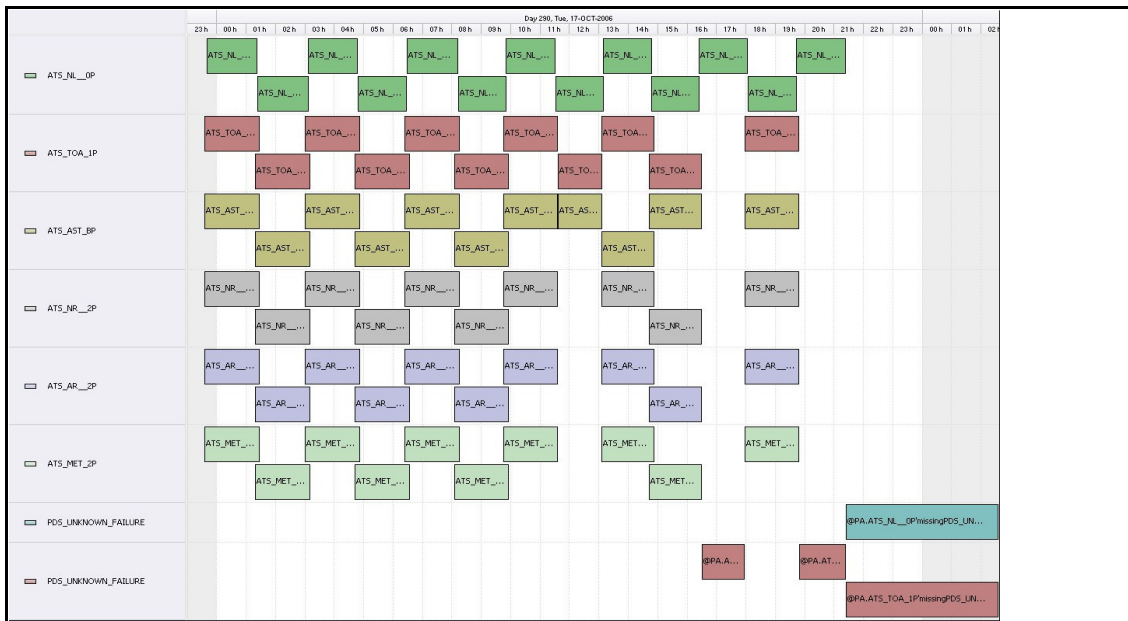

DPQC Daily Check of AATSR Data

17-Oct-06

DATA ACQUISITION DATE: 17-Oct-06
INSPECTION DATE: 18-Oct-06

Move Daily Maps

Previous Instrument Operational Events	
12-Oct-06	Nothing planned
13-Oct-06	Nothing planned
14-Oct-06	Nothing planned
15-Oct-06	Nothing planned
16-Oct-06	Nothing planned

Upcoming Instrument Operational Events	
17-Oct-06	Nothing planned
18-Oct-06	Nothing planned
19-Oct-06	Nothing planned
20-Oct-06	Nothing planned
21-Oct-06	Nothing planned

Daily Gantt Chart

Update

Comments: Missing L0 (#1) L1 (#1,2,3) Data unknown cause

FLAGS

FLAG

Meteo Products

Data acquisition date: 17-Oct-06 Inspection date: 18-Oct-06

Total # Products: 9
Server Availability: Nominal

!!! <12 Orbit Files !!!

Comments: None

FLAG

Browse Products

Data acquisition date: 17-Oct-06 Inspection date: 18-Oct-06

Source: EDS

Comments: Orbits 24214 unavailable

FLAG

Instrument Health

Daily

List of all QA orbit summary files deposited on: 17-Oct-06

Daily status from the RAL EDS web-site on: 17-Oct-06

Current Instrument Status: Nominal
Envisat Platform Status: Nominal

Orbit #	Acquired	Comments
24188	15-Oct-06	High Jitter
24195	16-Oct-06	High Jitter
24196	16-Oct-06	High Jitter
24197	16-Oct-06	High Jitter
24198	16-Oct-06	High Jitter
24199	16-Oct-06	High Jitter
24200	16-Oct-06	High Jitter
24201	16-Oct-06	File is blank
24202	16-Oct-06	File is blank
24208	16-Oct-06	File is blank
24209	16-Oct-06	File is blank

FLAG
FLAG
FLAG
FLAG
FLAG
FLAG
FLAG
FLAG
FLAG
FLAG

Weekly

Latest version of the weekly RAL report on: 17-Oct-06

Out of date by: 15 days

Report Date: 02-Oct-06
Anomalies: Jitter: Jitter still above nominal threshold (100/orbit) for many orbits this week, but a significant improvement wrt recent weeks.