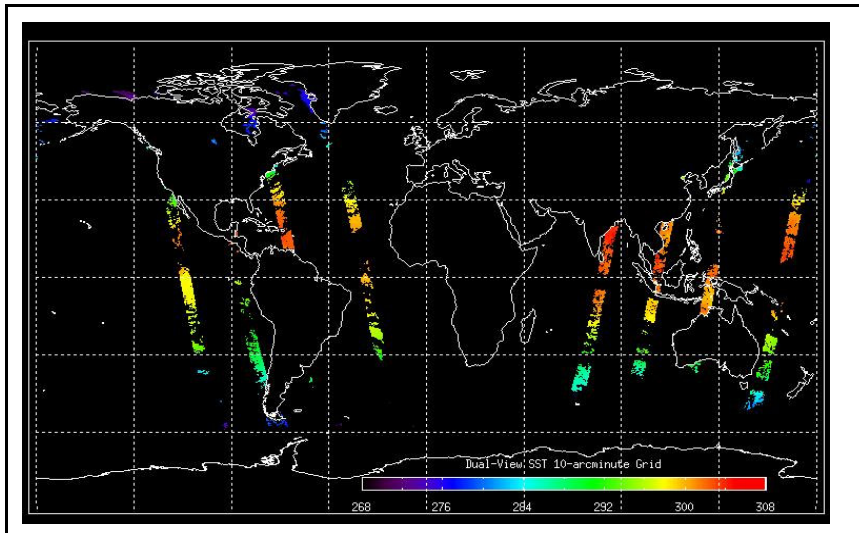

Comments

Kiruna products not downloaded; server unavailable

NB: METEO products are downloaded early morning, while their existence on the server is checked late morning which may explain inconsistencies between the above METEO map and the number of stated products