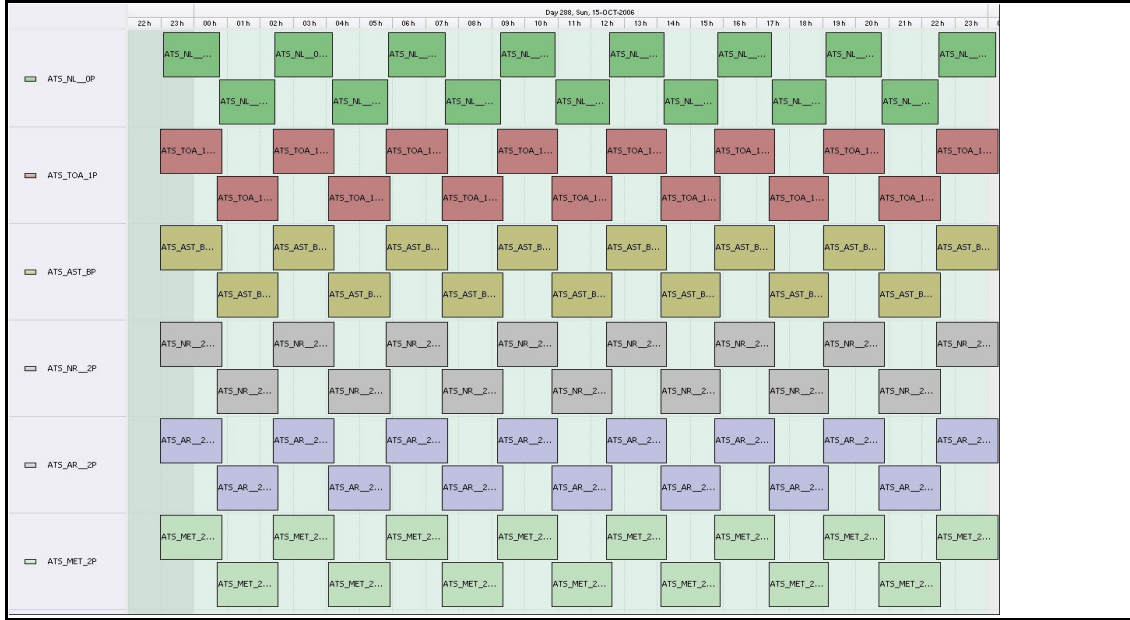

DPQC Daily Check of AATSR Data

15-Oct-06

DATA ACQUISITION DATE: 15-Oct-06
INSPECTION DATE: 16-Oct-06

--> Go to 'Product Generation' sheet to select date

Move Daily Maps

Previous Instrument Operational Events	
10-Oct-06	Nothing planned
11-Oct-06	Nothing planned
12-Oct-06	Nothing planned
13-Oct-06	Nothing planned
14-Oct-06	Nothing planned

Upcoming Instrument Operational Events	
15-Oct-06	Nothing planned
16-Oct-06	Nothing planned
17-Oct-06	Nothing planned
18-Oct-06	Nothing planned
19-Oct-06	Nothing planned

Daily Gantt Chart

Update

Comments: None

FLAGS

Meteo Products

Data acquisition date: 15-Oct-06 Inspection date: 16-Oct-06

Total # Products: 4
Server Availability: Nominal

!!! <12 Orbit Files !!!

Comments: None

FLAG

Browse Products

Data acquisition date: 15-Oct-06 Inspection date: 16-Oct-06

Source: DDS

Comments: Orbits 27174/5 unavailable
Missing scan lines 24182

FLAG

Instrument Health

Daily

List of all QA orbit summary files deposited on: 15-Oct-06

Orbit #	Acquired	Comments
24170	14-Oct-06	High Jitter
24171	14-Oct-06	High Jitter
24172	14-Oct-06	High Jitter
24173	14-Oct-06	High Jitter
24179	15-Oct-06	High Jitter
24180	15-Oct-06	High Jitter
24181	15-Oct-06	High Jitter
24182	15-Oct-06	High Jitter

FLAG
FLAG
FLAG
FLAG
FLAG
FLAG
FLAG

Daily status from the RAL EDS web-site on: 16-Oct-06

Current Instrument Status: Nominal
Envisat Platform Status: Nominal

Weekly

Latest version of the weekly RAL report on: 16-Oct-06

Out of date by: 14 days

Report Date: 02-Oct-06
Anomalies: Jitter. Jitter still above nominal threshold (100/orbit) for many orbits this week, but a significant improvement wrt recent weeks.