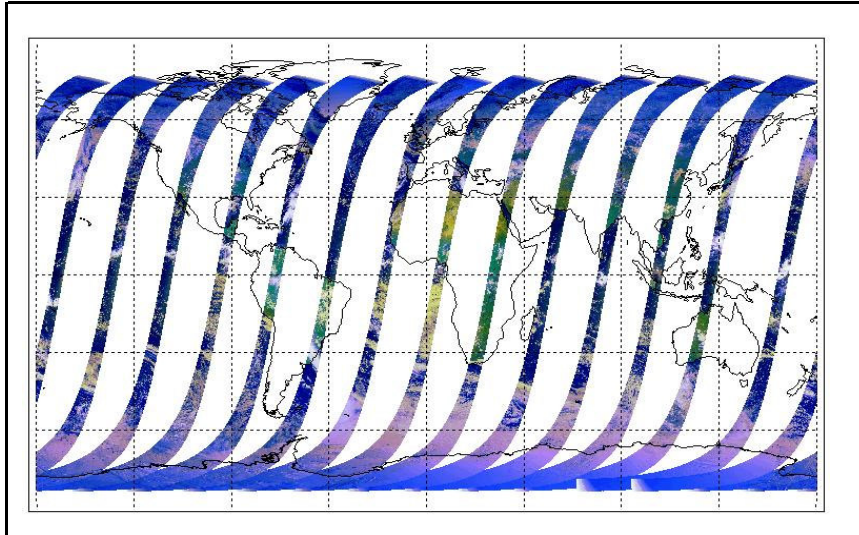

Browse Map

Map of browse products for: 15-Oct-06

Comments

Meteo Map

Map of meteo products for: 15-Oct-06