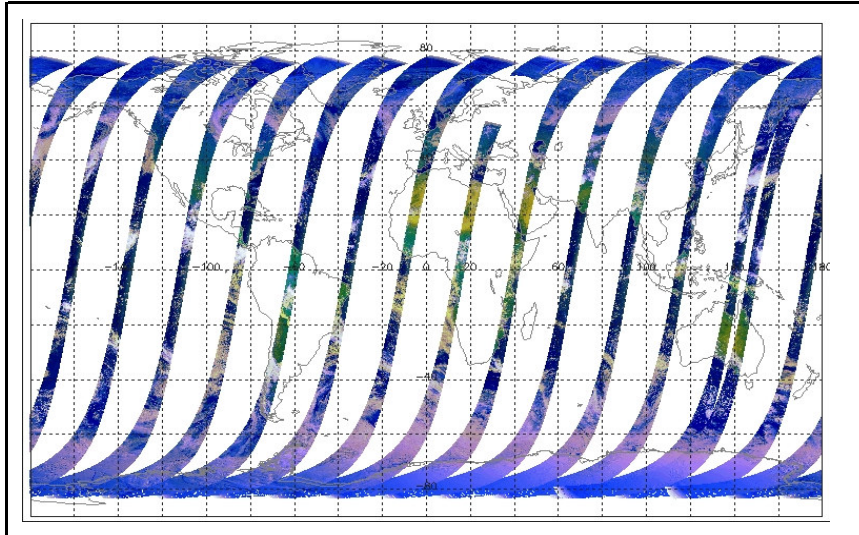

Browse Map

Map of browse products for: 13-Oct-06

Comments

Meteo Map

Map of meteo products for: 13-Oct-06