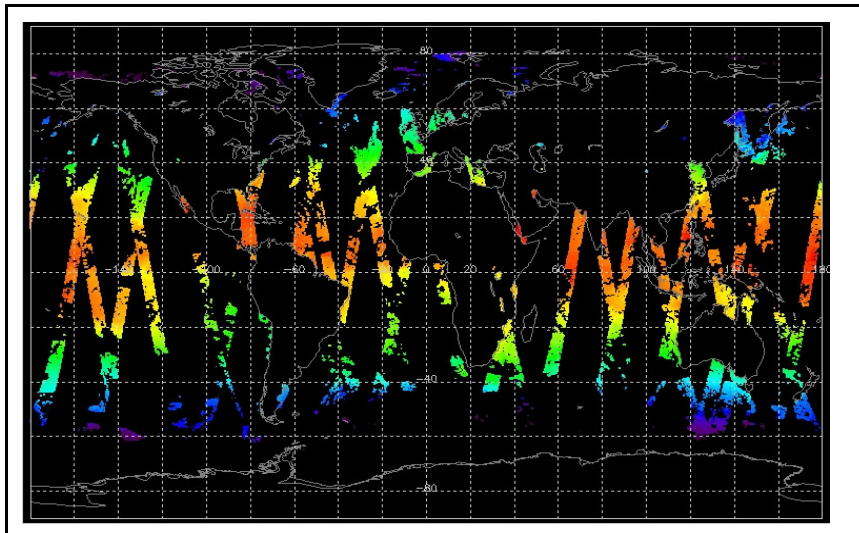

Comments

NB: METEO products are downloaded early morning, while their existence on the server is checked late morning which may explain inconsistencies between the above METEO map and the number of stated products