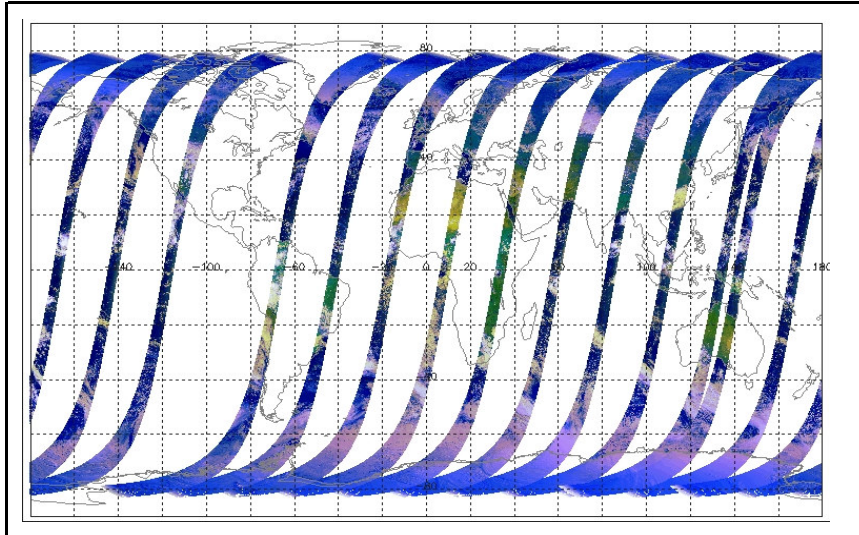

Browse Map

Map of browse products for: 09-Oct-06

Comments

Meteo Map

Map of meteo products for: 09-Oct-06