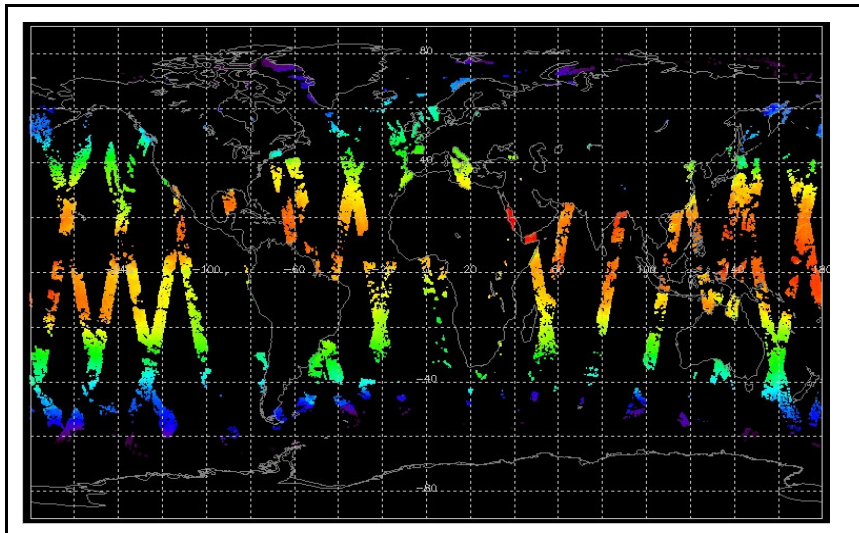

Comments

NB: METEO products are downloaded early morning, while their existence on the server is checked late morning which may explain inconsistencies between the above METEO map and the number of stated products