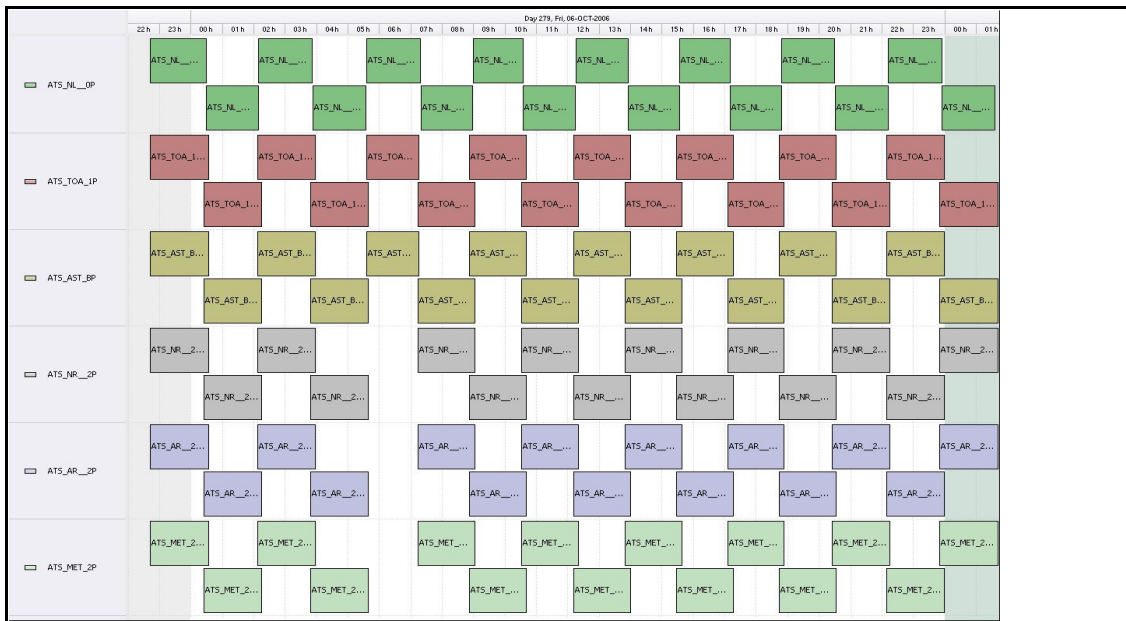

DPQC Daily Check of AATSR Data

06-Oct-06

DATA ACQUISITION DATE: 06-Oct-06
INSPECTION DATE: 09-Oct-06

--> Go to 'Product Generation' sheet to select date

Move Daily Maps

Previous Instrument Operational Events	
01-Oct-06	Nothing planned
02-Oct-06	Nothing planned
03-Oct-06	Nothing planned
04-Oct-06	Nothing planned
05-Oct-06	Nothing planned

Upcoming Instrument Operational Events	
06-Oct-06	Nothing planned
07-Oct-06	Nothing planned
08-Oct-06	Nothing planned
09-Oct-06	Nothing planned
10-Oct-06	Nothing planned

Daily Gantt Chart

Update

Comments: None

FLAGS

Meteo Products

Data acquisition date: 06-Oct-06 Inspection date: 09-Oct-06

Total # Products: 14
Server Availability: Nominal

Comments: None

Browse Products

Data acquisition date: 06-Oct-06 Inspection date: 09-Oct-06

Source: EDS

Comments: None

Instrument Health

Daily

List of all QA orbit summary files deposited on: 06-Oct-06

Daily status from the RAL EDS web-site on: 06-Oct-06

Current Instrument Status: Nominal
Envisat Platform Status: Nominal

Orbit #	Acquired	Comments
24040	05-Oct-06	High Jitter
24041	05-Oct-06	None
24042	05-Oct-06	High Jitter
24043	05-Oct-06	High Jitter
24044	05-Oct-06	None
24045	05-Oct-06	High Jitter
24050	06-Oct-06	High Jitter
24051	06-Oct-06	High Jitter
24052	06-Oct-06	High Jitter
24053	06-Oct-06	None

FLAG
FLAG
FLAG
FLAG
FLAG
FLAG

Weekly

Latest version of the weekly RAL report on: 06-Oct-06

Out of date by: 18 days

Report Date: 18-Sep-06
Anomalies: Jitter: Jitter well above nominal threshold (100/orbit) for most orbits this week, reaching up to ~230/orbit.