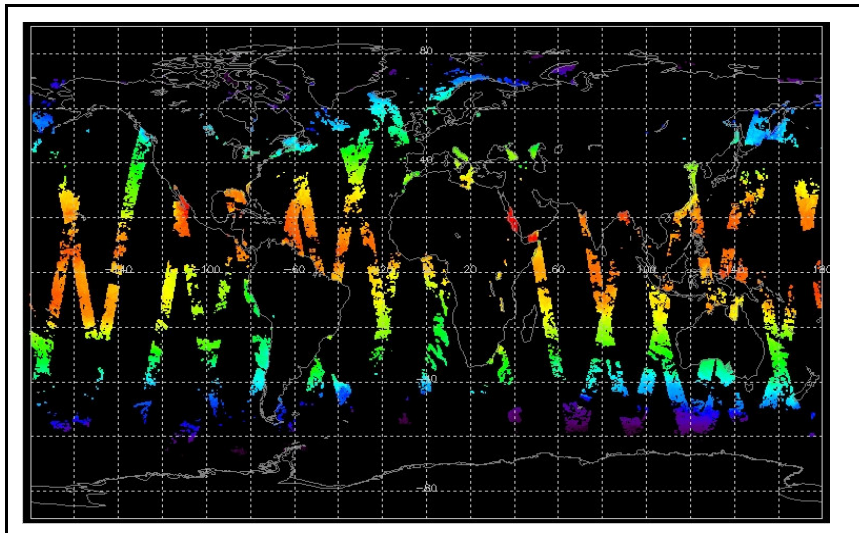

Comments

NB: METEO products are downloaded early morning, while their existence on the server is checked late morning which may explain inconsistencies between the above METEO map and the number of stated products