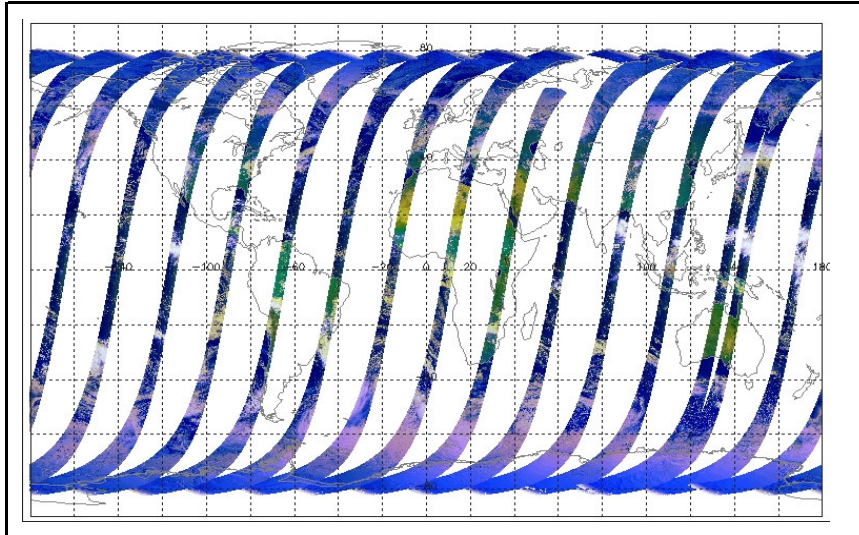

Browse Map

Map of browse products for: 06-Oct-06

Comments

Meteo Map

Map of meteo products for: 06-Oct-06