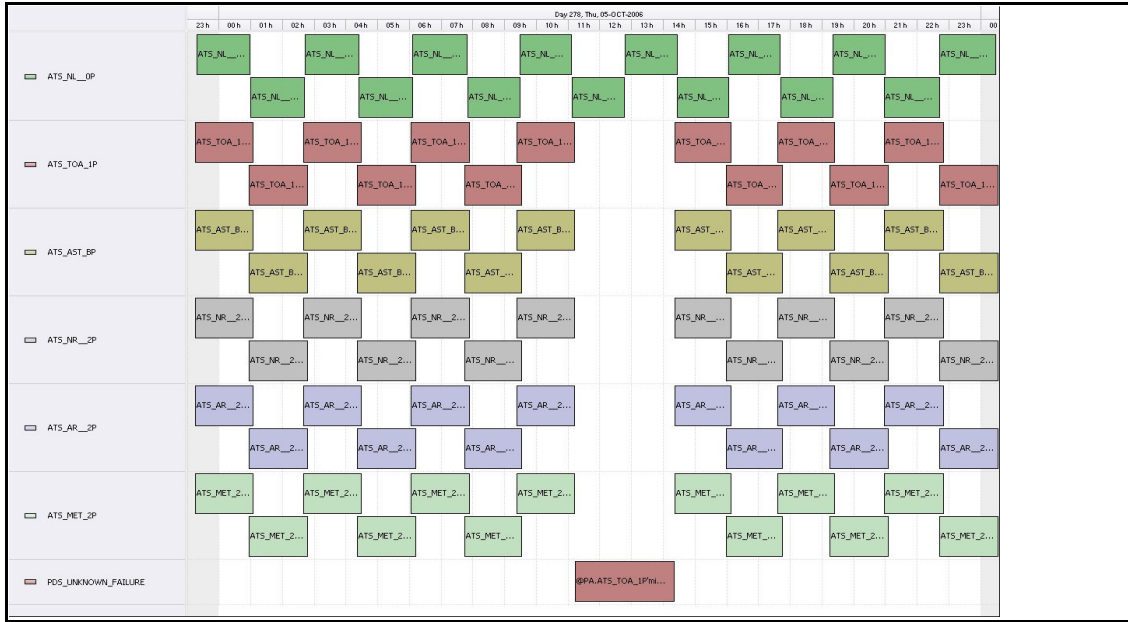

DPQC Daily Check of AATSR Data

05-Oct-06

DATA ACQUISITION DATE: 05-Oct-06
INSPECTION DATE: 06-Oct-06

--> Go to 'Product Generation' sheet to select date

Move Daily Maps

Previous Instrument Operational Events	
30-Sep-06	Nothing planned
01-Oct-06	Nothing planned
02-Oct-06	Nothing planned
03-Oct-06	Nothing planned
04-Oct-06	Nothing planned

Upcoming Instrument Operational Events	
05-Oct-06	Nothing planned
06-Oct-06	Nothing planned
07-Oct-06	Nothing planned
08-Oct-06	Nothing planned
09-Oct-06	Nothing planned

Daily Gantt Chart

Update

Comments Missing L1 (#1) data unknown cause

FLAGS

FLAG

Meteo Products

Data acquisition date: 05-Oct-06 Inspection date: 06-Oct-06

Total # Products: 12
Server Availability: Nominal

Comments None

Browse Products

Data acquisition date: 05-Oct-06 Inspection date: 06-Oct-06

Source EDS

Comments Orbits 24039-24040 missing

FLAG

Instrument Health

Daily

List of all QA orbit summary files deposited on: 05-Oct-06

Orbit #	Acquired	Comments
24025	04-Oct-06	High Jitter
24026	04-Oct-06	None
24027	04-Oct-06	High Jitter
24028	04-Oct-06	High Jitter
24029	04-Oct-06	High Jitter
24030	04-Oct-06	High Jitter
24036	05-Oct-06	High Jitter
24037	05-Oct-06	High Jitter
24038	05-Oct-06	None
24039	05-Oct-06	None

FLAG

FLAG

FLAG

FLAG

FLAG

Daily status from the RAL EDS web-site on: 05-Oct-06

Current Instrument Status: Nominal
Envisat Platform Status: Nominal

Weekly

Latest version of the weekly RAL report on: 05-Oct-06

Out of date by: 17 days

Report Date 18-Sep-06
Anomalies Jitter: Jitter well above nominal threshold (100/orbit) for most orbits this week, reaching up to ~230/orbit.