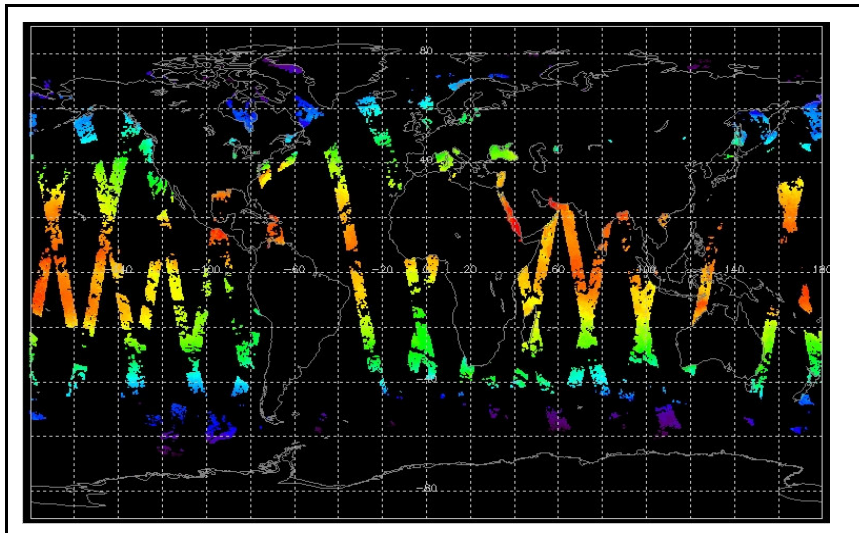

Comments

NB: METEO products are downloaded early morning, while their existence on the server is checked late morning which may explain inconsistencies between the above METEO map and the number of stated products