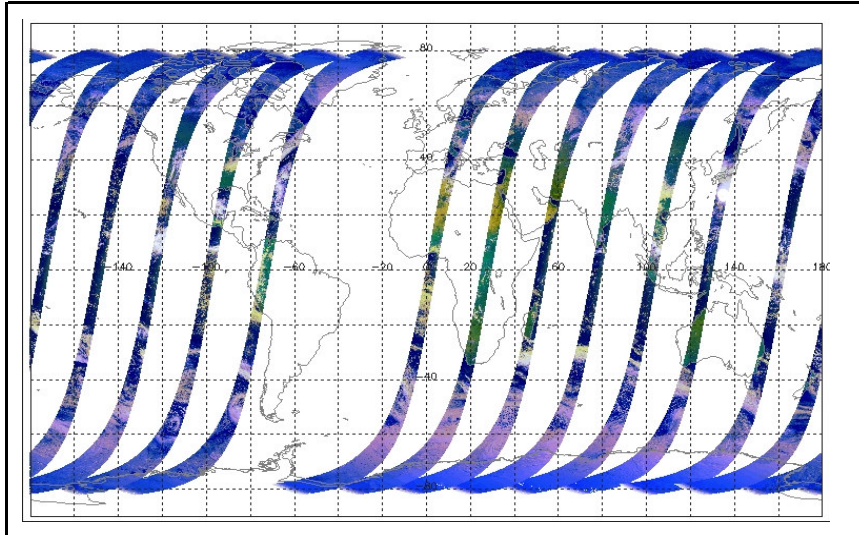

Report Date 18-Sep-06
 Anomalies Jitter: Jitter well above nominal threshold (100/orbit) for most orbits this week, reaching up to ~230/orbit.

Browse Map

Map of browse products for: 05-Oct-06

Comments

Meteo Map