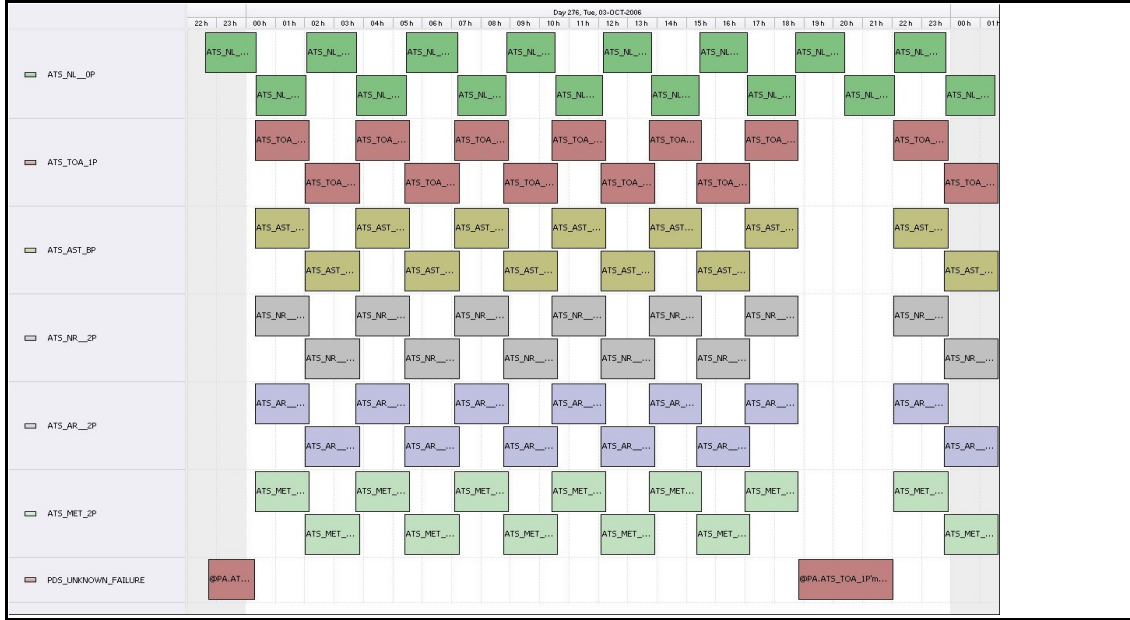

DPQC Daily Check of AATSR Data

03-Oct-06

DATA ACQUISITION DATE: 03-Oct-06
INSPECTION DATE: 04-Oct-06

--> Go to 'Product Generation' sheet to select date

Move Daily Maps

Previous Instrument Operational Events	
28-Sep-06	Nothing planned
29-Sep-06	Nothing planned
30-Sep-06	Nothing planned
01-Oct-06	Nothing planned
02-Oct-06	Nothing planned

Upcoming Instrument Operational Events	
03-Oct-06	Nothing planned
04-Oct-06	Nothing planned
05-Oct-06	Nothing planned
06-Oct-06	Nothing planned
07-Oct-06	Nothing planned

Daily Gantt Chart

Update

Comments: Missing L1 (#21) data unknown cause

FLAGS

FLAG

Meteo Products

Data acquisition date: 03-Oct-06 Inspection date: 04-Oct-06

Total # Products: 11
Server Availability: Nominal

!!! <12 Orbit Files !!!

Comments: None

FLAG

Browse Products

Data acquisition date: 03-Oct-06 Inspection date: 04-Oct-06

Source: EDS

Comments: Orbits 24003-04/06 missing

FLAG

Instrument Health

Daily

List of all QA orbit summary files deposited on: 03-Oct-06

Daily status from the RAL EDS web-site on: 03-Oct-06

Current Instrument Status: Nominal
Envisat Platform Status: Nominal

Orbit #	Acquired	Comments
23997	02-Oct-06	High Jitter
23998	02-Oct-06	None
23999	02-Oct-06	None
24000	02-Oct-06	High Jitter
24001	02-Oct-06	High Jitter
24002	02-Oct-06	High Jitter
24007	03-Oct-06	High Jitter
24008	03-Oct-06	None
24009	03-Oct-06	None
24010	03-Oct-06	None

FLAG

FLAG

FLAG

FLAG

Weekly

Latest version of the weekly RAL report on: 03-Oct-06

Out of date by: 15 days

Report Date: 18-Sep-06
Anomalies: Jitter: Jitter well above nominal threshold (100/orbit) for most orbits this week, reaching up to ~230/orbit.