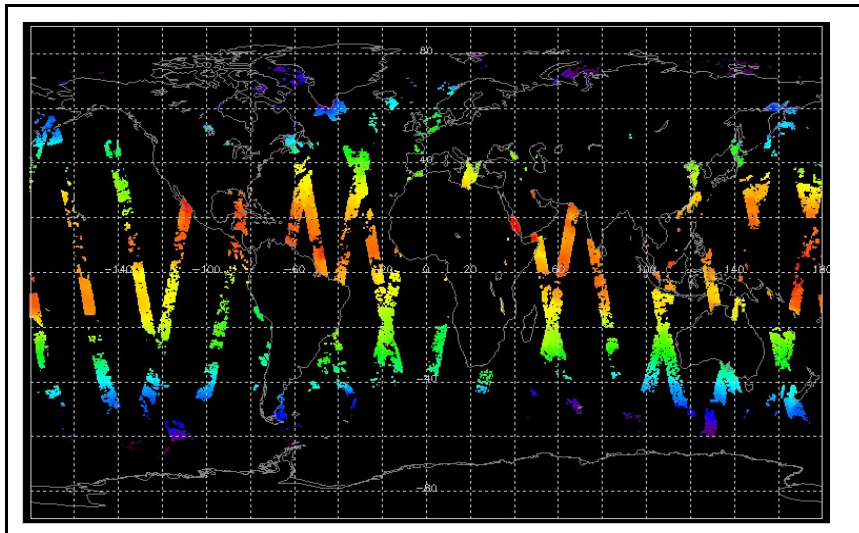

Comments

NB: METEO products are downloaded early morning, while their existence on the server is checked late morning which may explain inconsistencies between the above METEO map and the number of stated products