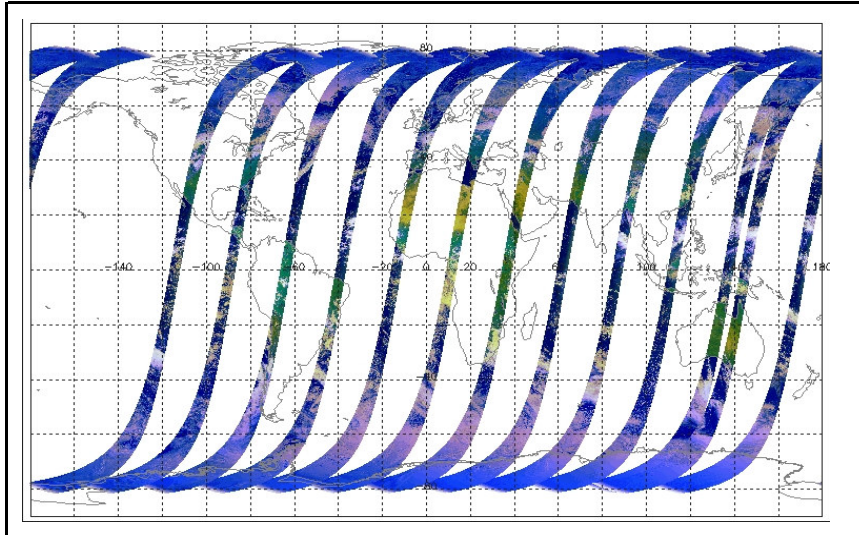

FLAG

FLAG

FLAG

FLAG

Weekly

Latest version of the weekly RAL report on: 03-Oct-06

Out of date by: 15 days

Status is checked daily. If daily status is unknown, e.g. date in question falls during a weekend, so no check was made, then date will revert to the 'Inspection Date'.

Report Date: 18-Sep-06
 Anomalies: Jitter: Jitter well above nominal threshold (100/orbit) for most orbits this week, reaching up to ~230/orbit.

Browse Map

Map of browse products for: 03-Oct-06

Comments

Meteo Map