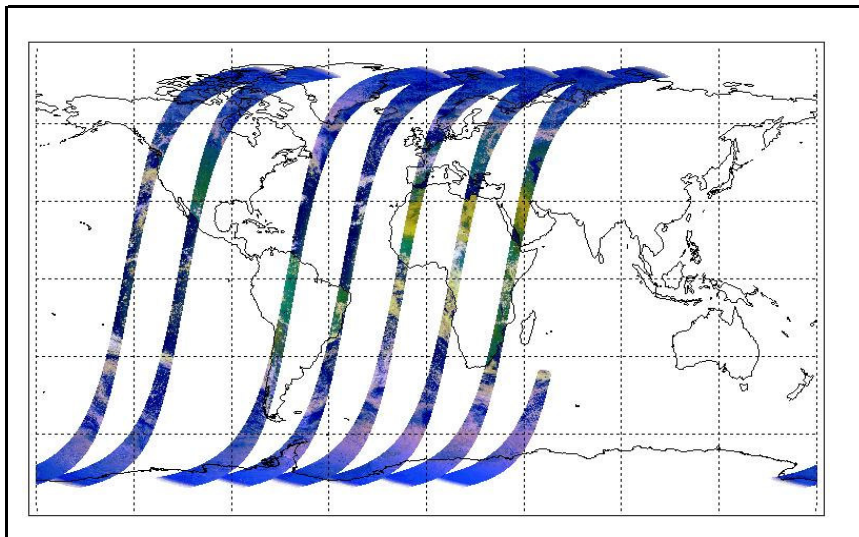

Browse Map

Map of browse products for: 30-Sep-06

Comments No ESRIN products available due to Artemis anomaly, Ref: HD2006023783

Meteo Map

Map of meteo products for: 30-Sep-06