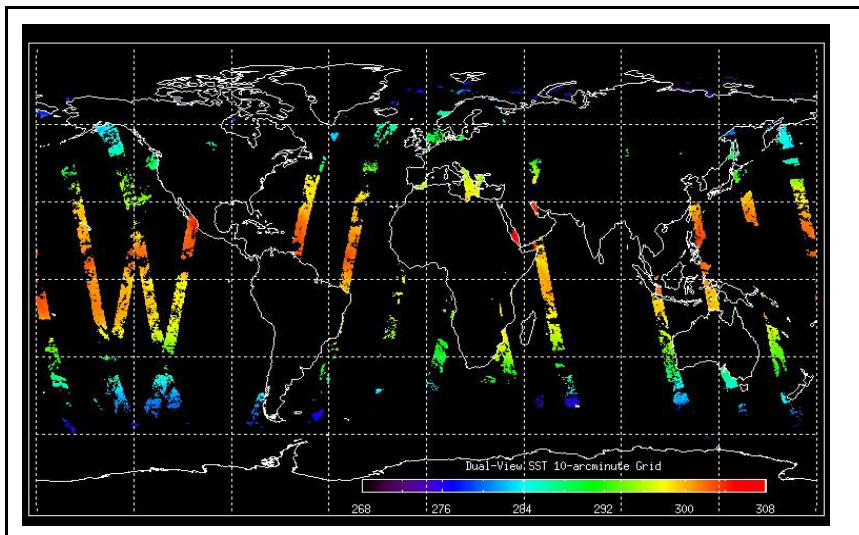

Comments No ESRIN products available due to Artemis anomaly, Ref: HD2006023783

NB: METEO products are downloaded early morning, while their existence on the server is checked late morning which may explain inconsistencies between the above METEO map and the number of stated products