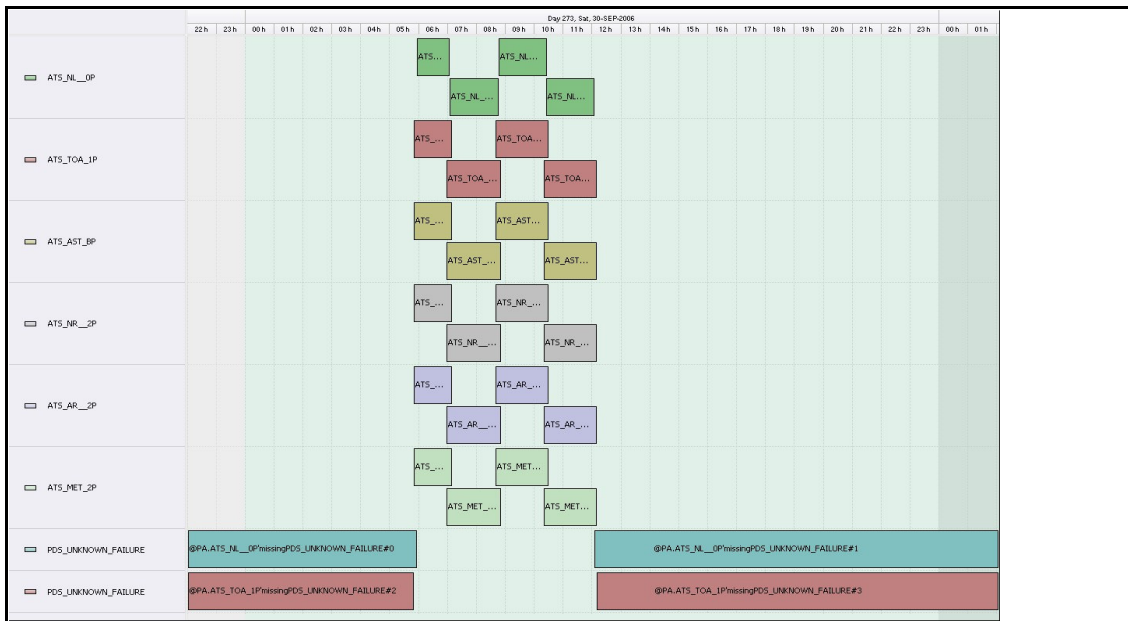

DPQC Daily Check of AATSR Data

30-Sep-06

DATA ACQUISITION DATE: 30-Sep-06
INSPECTION DATE: 02-Oct-06

Move Daily Maps

Previous Instrument Operational Events	
25-Sep-06	Nothing planned
26-Sep-06	Nothing planned
27-Sep-06	Nothing planned
28-Sep-06	Nothing planned
29-Sep-06	Nothing planned

Upcoming Instrument Operational Events	
30-Sep-06	Nothing planned
01-Oct-06	Nothing planned
02-Oct-06	Nothing planned
03-Oct-06	Nothing planned
04-Oct-06	Nothing planned

Daily Gantt Chart

Update

Comments: No ESRIN Data

FLAGS

FLAG

Meteo Products

Data acquisition date: 30-Sep-06 Inspection date: 02-Oct-06

Total # Products: 9
Server Availability: ESRIN Unavailable

!!! <12 Orbit Files !!!

Comments: Ref Anomaly HD2006023783

FLAG
FLAG

FLAG

Browse Products

Data acquisition date: 30-Sep-06 Inspection date: 02-Oct-06

Source: DDS

Comments: Orbit 23970 missing

FLAG

Instrument Health

Daily

List of all QA orbit summary files deposited on: 30-Sep-06

Orbit #	Acquired	Comments
23930	27-Sep-06	No Viscal peak
23936	28-Sep-06	No Viscal peak
23954	29-Sep-06	High Jitter
23955	29-Sep-06	High Jitter
23956	29-Sep-06	High Jitter
23957	29-Sep-06	High Jitter
23958	29-Sep-06	High Jitter
23965	30-Sep-06	High Jitter
23966	30-Sep-06	High Jitter
23967	30-Sep-06	High Jitter

FLAG
FLAG
FLAG
FLAG
FLAG
FLAG
FLAG
FLAG
FLAG
FLAG

Daily status from the RAL EDS web-site on: 02-Oct-06

Current Instrument Status: Nominal
Envisat Platform Status: Nominal

Weekly

Latest version of the weekly RAL report on: 02-Oct-06

Out of date by: 14 days

Report Date: 18-Sep-06
Anomalies: Jitter: Jitter well above nominal threshold (100/orbit) for most orbits this week, reaching up to ~230/orbit.