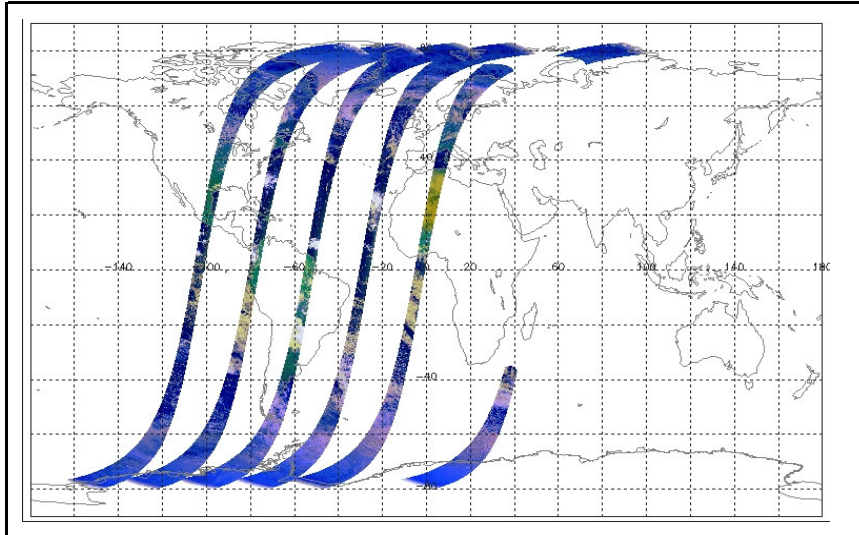

Browse Map

Map of browse products for: 28-Sep-06

Comments

Meteo Map

Map of meteo products for: 28-Sep-06