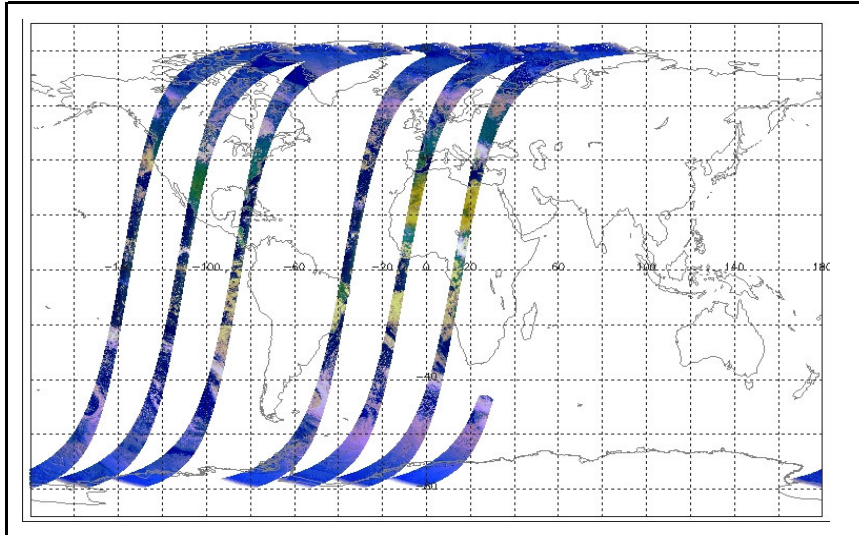

Browse Map

Map of browse products for: 27-Sep-06

Comments

Meteo Map

Map of meteo products for: 27-Sep-06