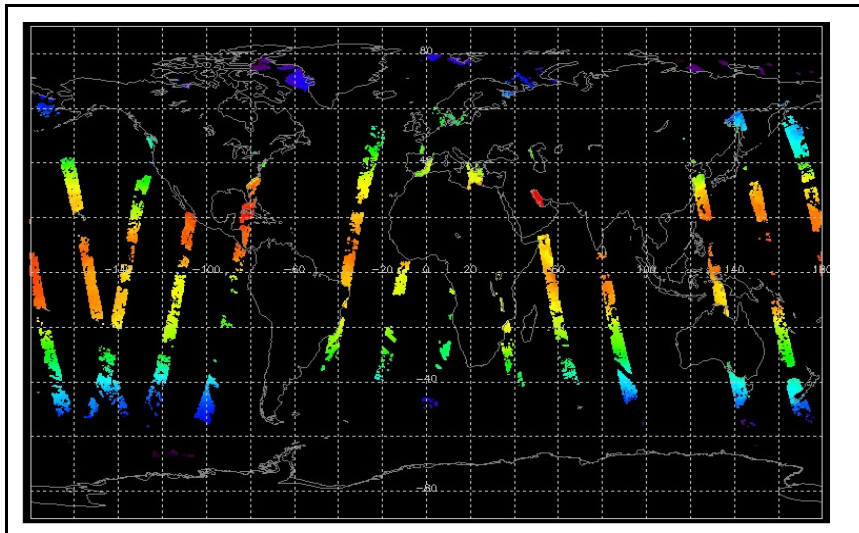

Out of date by: 9 days

Status is checked daily. If daily status is unknown, e.g. date in question falls during a weekend, so no check was made, then date will revert to the 'Inspection Date'.

Report Date: 18-Sep-06
 Anomalies: Jitter: Jitter well above nominal threshold (100/orbit) for most orbits this week, reaching up to ~230/orbit.

Browse Map

Map of browse products for: 27-Sep-06

Comments

Meteo Map

Map of meteo products for: 27-Sep-06

Comments

NB: METEO products are downloaded early morning, while their existence on the server is checked late morning which may explain inconsistencies between the above METEO map and the number of stated products