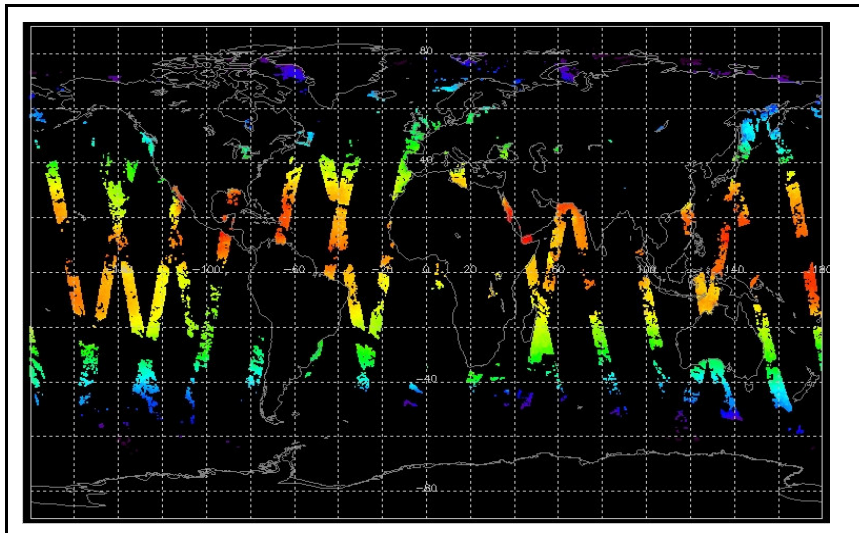

Browse Map

Map of browse products for: 26-Sep-06

Comments

Meteo Map

Map of meteo products for: 26-Sep-06

Comments

No Meteo products downloaded for Kiruna today.

NB: METEO products are downloaded early morning, while their existence on the server is checked late morning which may explain inconsistencies between the above METEO map and the number of stated products