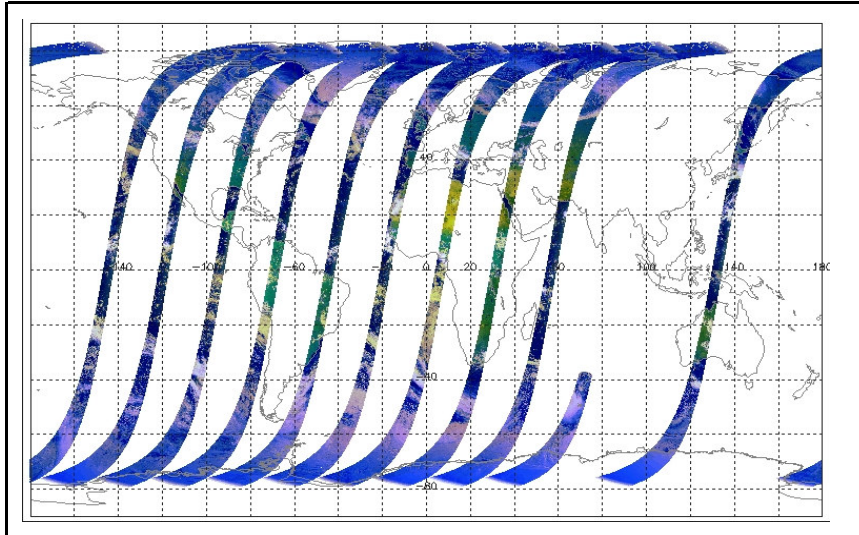

Browse Map

Map of browse products for: 26-Sep-06

Comments

Meteo Map

Map of meteo products for: 26-Sep-06