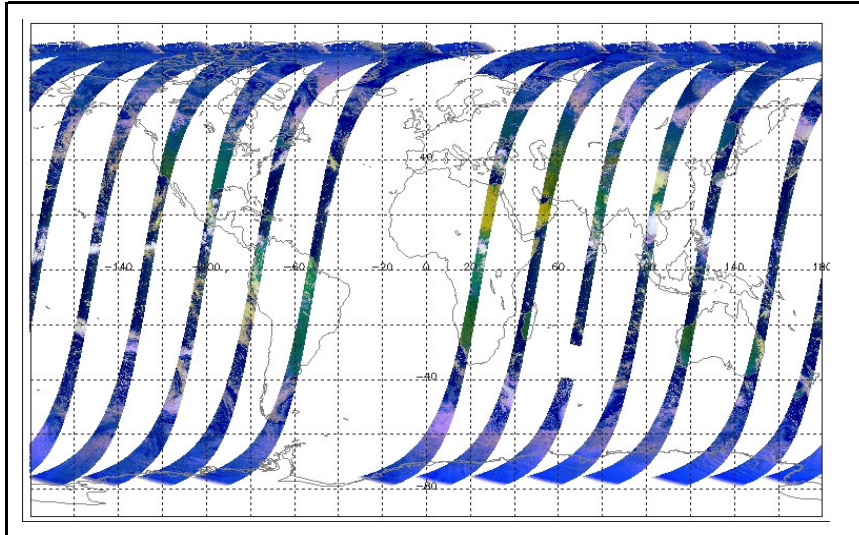

Browse Map

Map of browse products for: 25-Sep-06

Comments

Meteo Map

Map of meteo products for: 25-Sep-06