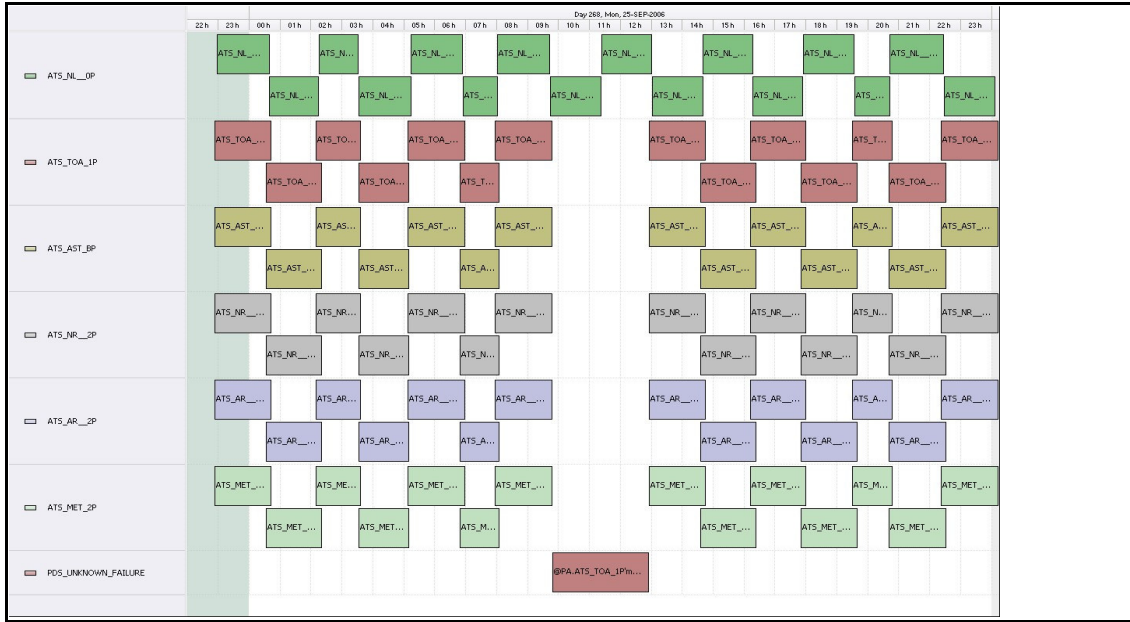

DPQC Daily Check of AATSR Data

25-Sep-06

DATA ACQUISITION DATE: 25-Sep-06
INSPECTION DATE: 26-Sep-06

--> Go to 'Product Generation' sheet to select date

Move Daily Maps

Previous Instrument Operational Events	
20-Sep-06	Nothing planned
21-Sep-06	Nothing planned
22-Sep-06	Nothing planned
23-Sep-06	Nothing planned
24-Sep-06	Nothing planned

Upcoming Instrument Operational Events	
25-Sep-06	Nothing planned
26-Sep-06	Nothing planned
27-Sep-06	Nothing planned
28-Sep-06	Nothing planned
29-Sep-06	Nothing planned

Daily Gantt Chart

Update

Comments Missing L1 (#1) data unknown cause

FLAGS

FLAG

Meteo Products

Data acquisition date: 25-Sep-06 Inspection date: 26-Sep-06

Total # Products: 13
Server Availability: Nominal

Comments None

Browse Products

Data acquisition date: 25-Sep-06 Inspection date: 26-Sep-06

Source: EDS

Comments None

Instrument Health

Daily

List of all QA orbit summary files deposited on: 25-Sep-06

Orbit #	Acquired	Comments
23882	24-Sep-06	High Jitter
23883	24-Sep-06	High Jitter
23884	24-Sep-06	High Jitter
23885	24-Sep-06	High Jitter
23886	24-Sep-06	High Jitter
23893	25-Sep-06	High Jitter
23894	25-Sep-06	High Jitter
23895	25-Sep-06	High Jitter

Daily status from the RAL EDS web-site on: 25-Sep-06

Current Instrument Status: Nominal
Envisat Platform Status: Nominal

FLAG
FLAG
FLAG
FLAG
FLAG
FLAG

Weekly

Latest version of the weekly RAL report on: 25-Sep-06

Out of date by: 7 days

Report Date: 18-Sep-06
Anomalies: Jitter: Jitter well above nominal threshold (100/orbit) for most orbits this week, reaching up to ~230/orbit.