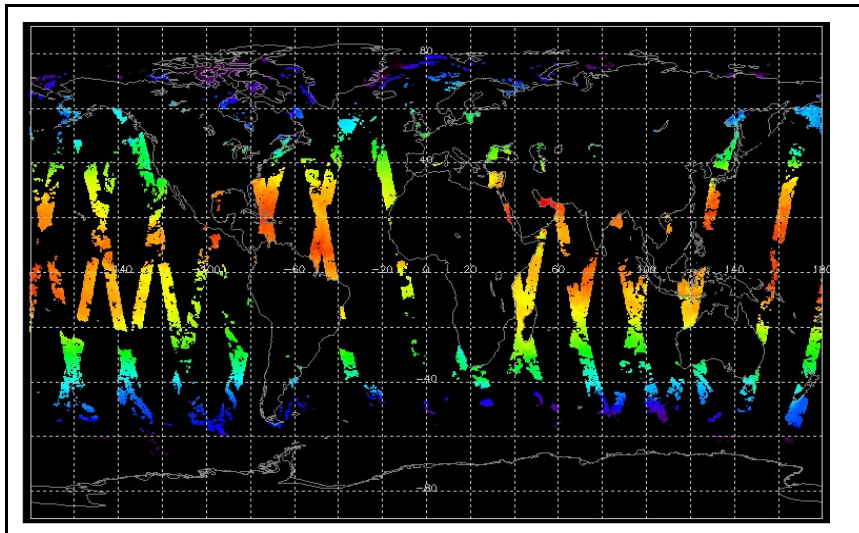

Browse Map

Map of browse products for: 25-Sep-06

Comments

Meteo Map

Map of meteo products for: 25-Sep-06

Comments

No Meteo products downloaded for Kiruna today.

NB: METEO products are downloaded early morning, while their existence on the server is checked late morning which may explain inconsistencies between the above METEO map and the number of stated products