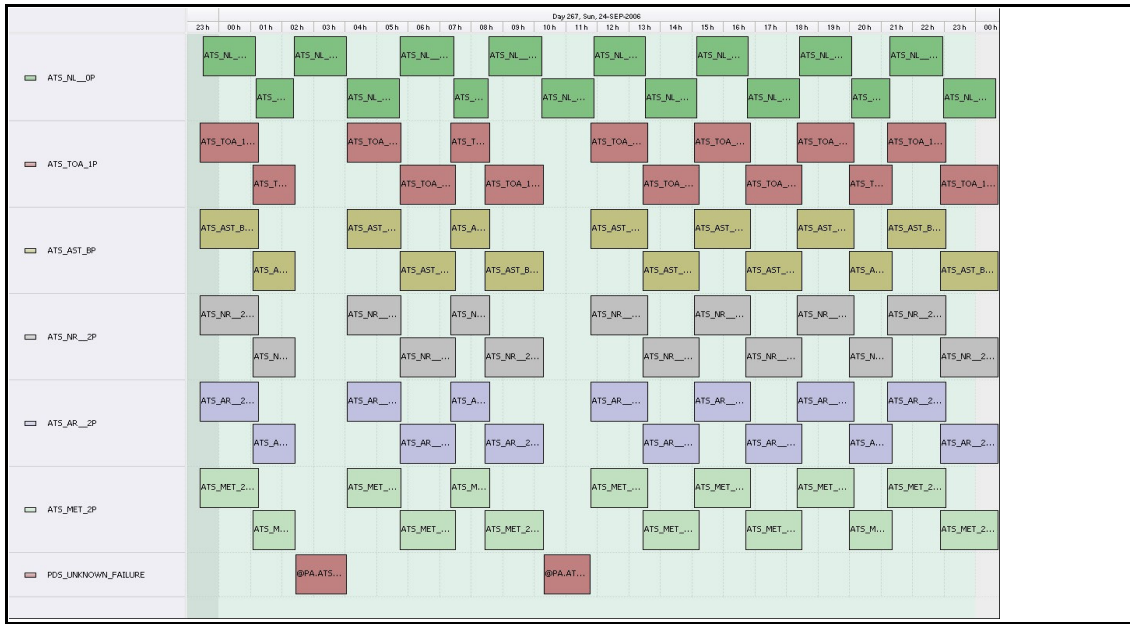

DPQC Daily Check of AATSR Data

24-Sep-06

DATA ACQUISITION DATE: 24-Sep-06
INSPECTION DATE: 25-Sep-06

--> Go to 'Product Generation' sheet to select date

Move Daily Maps

Previous Instrument Operational Events	
19-Sep-06	Nothing planned
20-Sep-06	Nothing planned
21-Sep-06	Nothing planned
22-Sep-06	Nothing planned
23-Sep-06	Nothing planned

Upcoming Instrument Operational Events	
24-Sep-06	Nothing planned
25-Sep-06	Nothing planned
26-Sep-06	Nothing planned
27-Sep-06	Nothing planned
28-Sep-06	Nothing planned

Daily Gantt Chart

Update

Comments Missing L1 (#1,2) data unknown cause

FLAGS
FLAG

Meteo Products

Data acquisition date: 24-Sep-06 Inspection date: 25-Sep-06

Total # Products: 12
Server Availability: Nominal

Comments None

Browse Products

Data acquisition date: 24-Sep-06 Inspection date: 25-Sep-06

Source: EDS

Comments Orbits 23876/81 unavailable

FLAG

Instrument Health

Daily

List of all QA orbit summary files deposited on: 24-Sep-06

Orbit #	Acquired	Comments
23858	22-Sep-06	High Jitter
23868	23-Sep-06	High Jitter
23869	23-Sep-06	High Jitter
23870	23-Sep-06	High Jitter
23871	23-Sep-06	High Jitter
23872	23-Sep-06	High Jitter
23879	24-Sep-06	None
23880	24-Sep-06	High Jitter
23881	24-Sep-06	High Jitter

FLAG
FLAG
FLAG
FLAG
FLAG
FLAG
FLAG
FLAG

Daily status from the RAL EDS web-site on: 25-Sep-06

Current Instrument Status: Nominal
Envisat Platform Status: Nominal

Weekly

Latest version of the weekly RAL report on: 25-Sep-06

Out of date by: 7 days

Report Date: 18-Sep-06
Anomalies: Jitter: Jitter well above nominal threshold (100/orbit) for most orbits this week, reaching up to ~230/orbit.