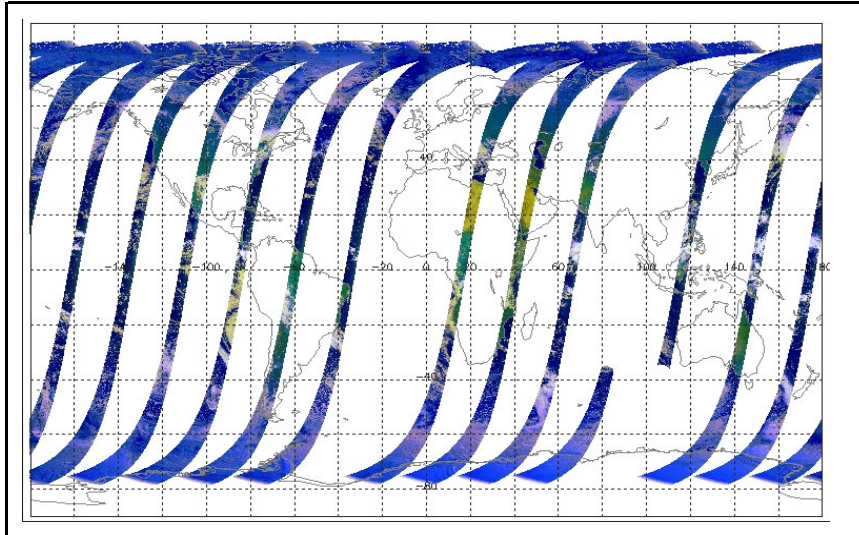

Browse Map

Map of browse products for: 24-Sep-06

Comments

Meteo Map

Map of meteo products for: 24-Sep-06