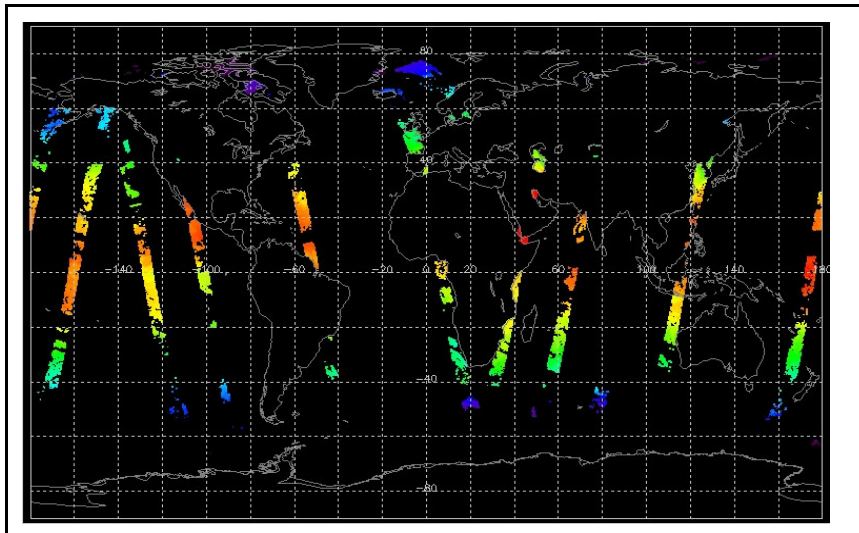

Out of date by: 7 days

Status is checked daily. If daily status is unknown, e.g. date in question falls during a weekend, so no check was made, then date will revert to the 'Inspection Date'.

Report Date: 18-Sep-06
 Anomalies: Jitter: Jitter well above nominal threshold (100/orbit) for most orbits this week, reaching up to ~230/orbit.

Browse Map

Map of browse products for: 24-Sep-06

Comments

Meteo Map

Map of meteo products for: 24-Sep-06

Comments

No Meteo products downloaded for Kiruna today.

NB: METEO products are downloaded early morning, while their existence on the server is checked late morning which may explain inconsistencies between the above METEO map and the number of stated products