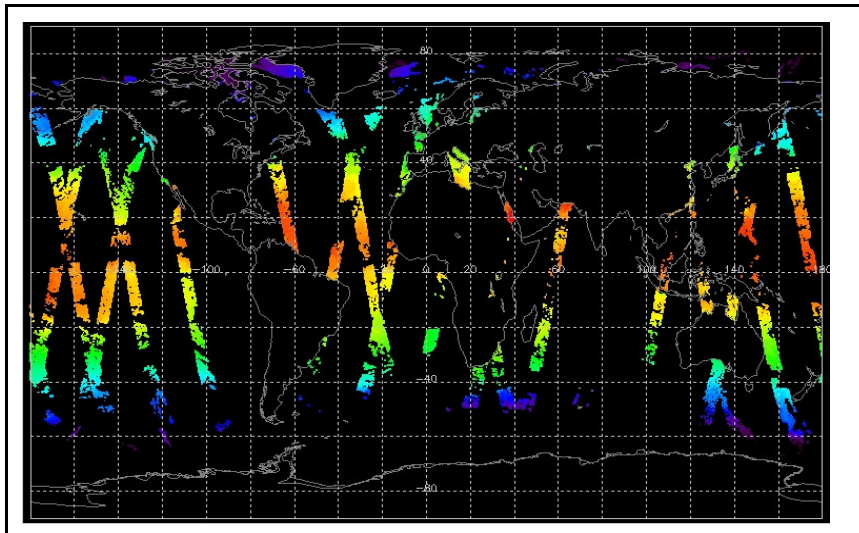

Comments

NB: METEO products are downloaded early morning, while their existence on the server is checked late morning which may explain inconsistencies between the above METEO map and the number of stated products