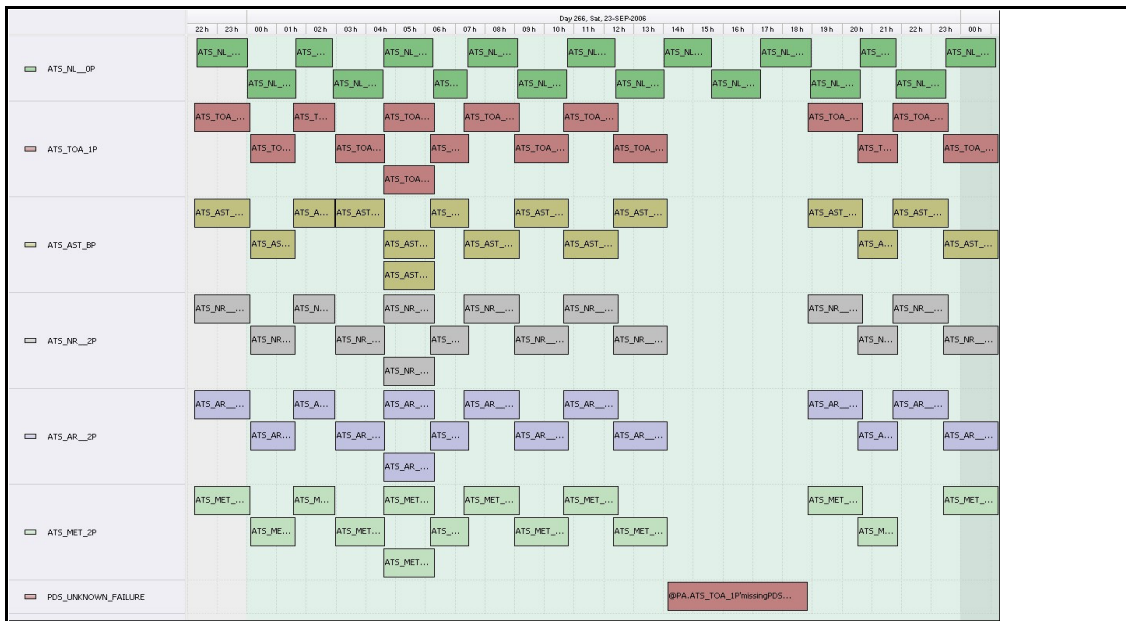

DPQC Daily Check of AATSR Data

23-Sep-06

DATA ACQUISITION DATE: 23-Sep-06
INSPECTION DATE: 25-Sep-06

--> Go to 'Product Generation' sheet to select date

Move Daily Maps

Previous Instrument Operational Events	
18-Sep-06	Nothing planned
19-Sep-06	Nothing planned
20-Sep-06	Nothing planned
21-Sep-06	Nothing planned
22-Sep-06	Nothing planned

Upcoming Instrument Operational Events	
23-Sep-06	Nothing planned
24-Sep-06	Nothing planned
25-Sep-06	Nothing planned
26-Sep-06	Nothing planned
27-Sep-06	Nothing planned

Daily Gantt Chart

Update

Comments: Missing L1 (#1) data unknown cause

FLAGS

FLAG

Meteo Products

Data acquisition date: 23-Sep-06 Inspection date: 25-Sep-06

Total # Products: 11
Server Availability: Nominal

!!! <12 Orbit Files !!!

Comments: None

FLAG

Browse Products

Data acquisition date: 23-Sep-06 Inspection date: 25-Sep-06

Source: EDS

Comments: Orbits 23869-71 unavailable

FLAG

Instrument Health

Daily

List of all QA orbit summary files deposited on: 23-Sep-06

Orbit #	Acquired	Comments
23839	21-Sep-06	None
23854	22-Sep-06	High Jitter
23855	22-Sep-06	High Jitter
23856	22-Sep-06	High Jitter
23857	22-Sep-06	High Jitter
23864	23-Sep-06	High Jitter
23865	23-Sep-06	High Jitter
23866	23-Sep-06	High Jitter
23867	23-Sep-06	High Jitter

FLAG
FLAG
FLAG
FLAG
FLAG
FLAG
FLAG

Daily status from the RAL EDS web-site on: 25-Sep-06

Current Instrument Status: Nominal
Envisat Platform Status: Nominal

Weekly

Latest version of the weekly RAL report on: 25-Sep-06

Out of date by: 7 days

Report Date: 18-Sep-06
Anomalies: Jitter: Jitter well above nominal threshold (100/orbit) for most orbits this week, reaching up to ~230orbit.