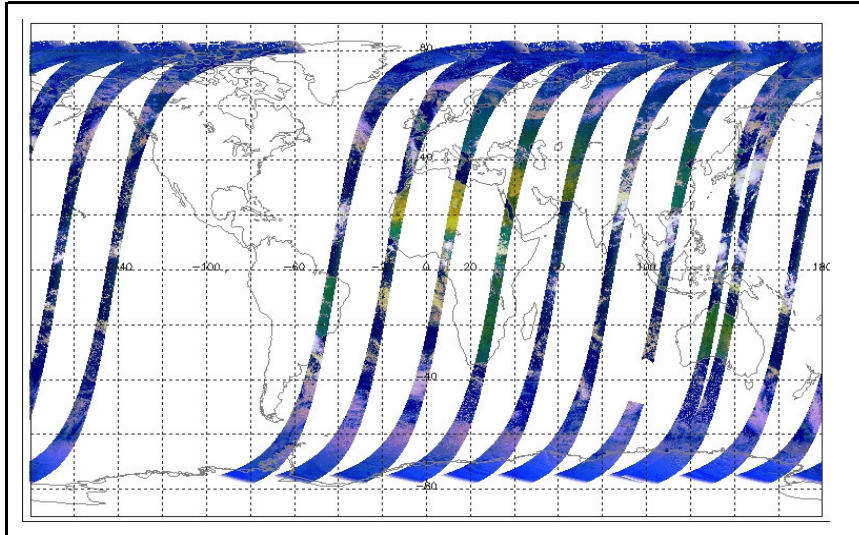

Report Date: 18-Sep-06  
 Anomalies: Jitter: Jitter well above nominal threshold (100/orbit) for most orbits this week, reaching up to ~230orbit.

Browse Map

Map of browse products for: 23-Sep-06

Comments