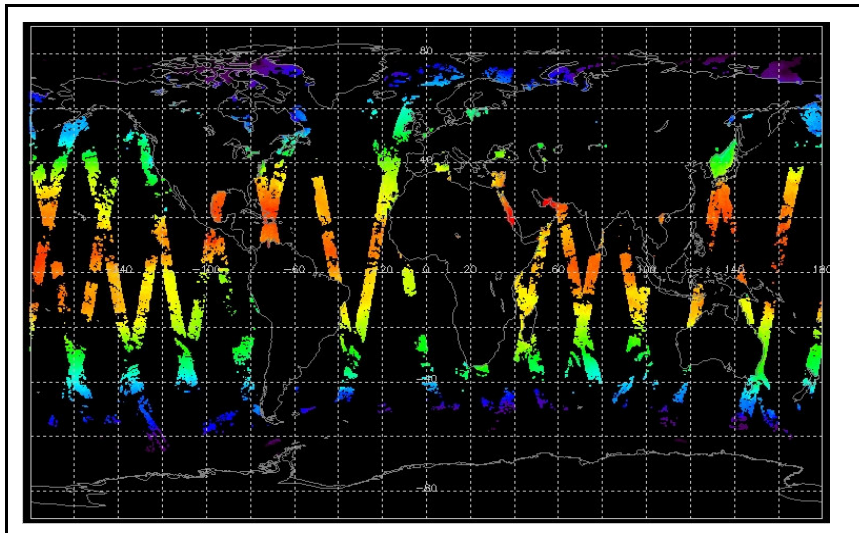

Out of date by: 11 days

Status is checked daily. If daily status is unknown, e.g. date in question falls during a weekend, so no check was made, then date will revert to the 'Inspection Date'.

Report Date: 11-Sep-06
 Anomalies: September 13: Envisat out-of-plane manoeuvre. AATSR out of measurement mode from 0035h to 1300h. Jitter: Jitter well above nominal threshold (100/orbit) for most orbits this week, reaching up to ~210/orbit.

Browse Map

Map of browse products for: 22-Sep-06

Comments

Meteo Map

Map of meteo products for: 22-Sep-06

Comments

NB: METEO products are downloaded early morning, while their existence on the server is checked late morning which may explain inconsistencies between the above METEO map and the number of stated products