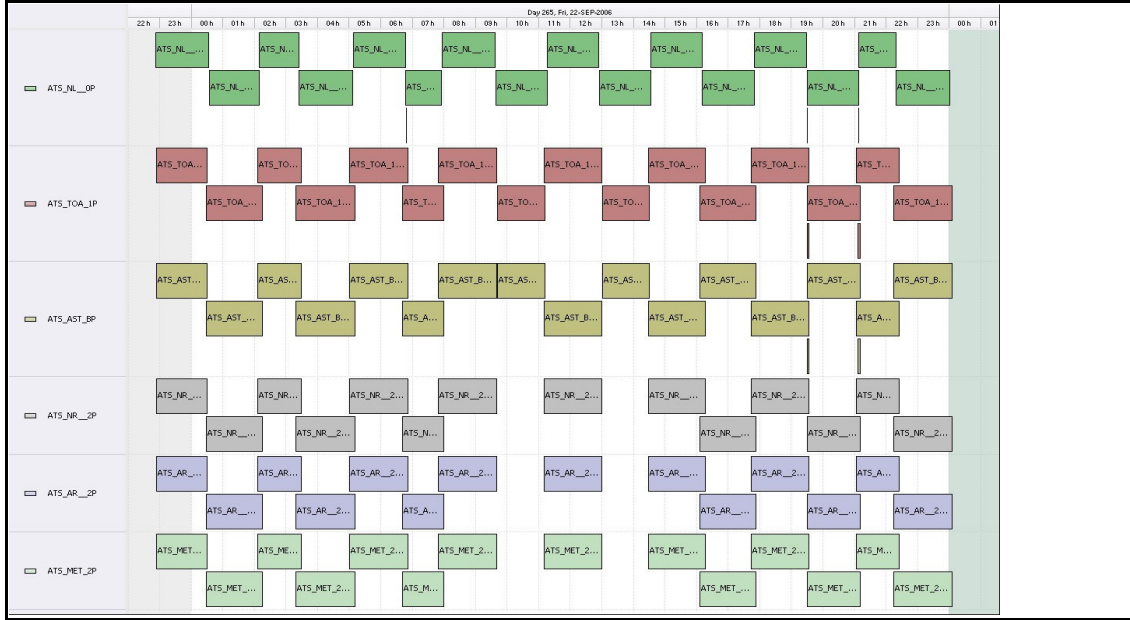

DPQC Daily Check of AATSR Data

22-Sep-06

DATA ACQUISITION DATE: 22-Sep-06
INSPECTION DATE: 25-Sep-06

--> Go to 'Product Generation' sheet to select date

Move Daily Maps

Previous Instrument Operational Events	
17-Sep-06	Nothing planned
18-Sep-06	Nothing planned
19-Sep-06	Nothing planned
20-Sep-06	Nothing planned
21-Sep-06	Nothing planned

Upcoming Instrument Operational Events	
22-Sep-06	Nothing planned
23-Sep-06	Nothing planned
24-Sep-06	Nothing planned
25-Sep-06	Nothing planned
26-Sep-06	Nothing planned

Daily Gantt Chart

Update

Comments: None

FLAGS

Meteo Products

Data acquisition date: 22-Sep-06 Inspection date: 25-Sep-06

Total # Products: 13
Server Availability: Nominal

Comments: None

Browse Products

Data acquisition date: 22-Sep-06 Inspection date: 25-Sep-06

Source: EDS

Comments: Orbit 23845 unavailable

FLAG

Instrument Health

Daily

List of all QA orbit summary files deposited on: 22-Sep-06

Orbit #	Acquired	Comments
23836	21-Sep-06	None
23840	21-Sep-06	High Jitter
23841	21-Sep-06	High Jitter
23842	21-Sep-06	High Jitter
23843	21-Sep-06	High Jitter
23850	22-Sep-06	High Jitter
23851	22-Sep-06	High Jitter
23852	22-Sep-06	High Jitter

FLAG
FLAG
FLAG
FLAG
FLAG
FLAG

Daily status from the RAL EDS web-site on: 22-Sep-06

Current Instrument Status: Nominal
Envisat Platform Status: Nominal

Weekly

Latest version of the weekly RAL report on: 22-Sep-06

Out of date by: 11 days

Report Date: 11-Sep-06
Anomalies: September 13: Envisat out-of-plane manoeuvre. AATSR out of measurement mode from 0035h to 1300h. Jitter: Jitter well above nominal threshold (100/orbit) for most orbits this week, reaching up to ~210/orbit.