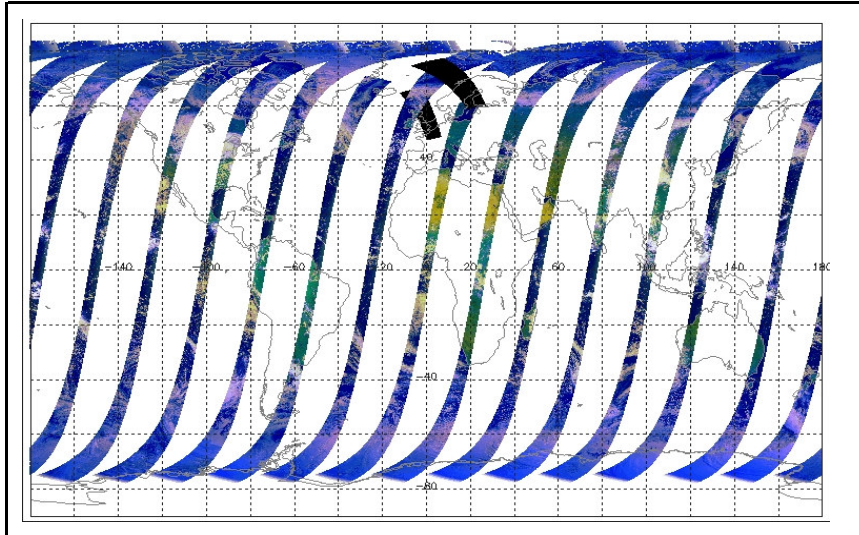

Browse Map

Map of browse products for: 22-Sep-06

Comments

Meteo Map

Map of meteo products for: 22-Sep-06