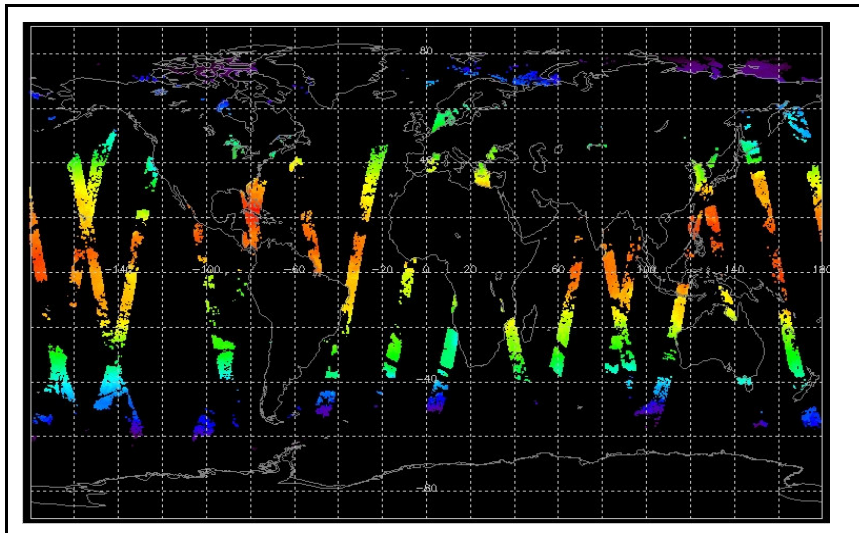

Out of date by: 17 days

Status is checked daily. If daily status is unknown, e.g. date in question falls during a weekend, so no check was made, then date will revert to the 'Inspection Date'.

Report Date 04-Sep-06
Anomalies September 13: Envisat out-of-plane manoeuvre. AATSR out of measurement mode from 0035h to 1300h. Envisat platform ACS Anomaly from Sep 08 to Sep 10. Jitter: Jitter above nominal orbital threshold (100) for many orbits this week, reaching up to ~170/orbit. All Else: Nominal prior to Envisat ACS anomaly

Browse Map

Map of browse products for: 21-Sep-06

Comments

Meteo Map

Map of meteo products for: 21-Sep-06

Comments

NB: METEO products are downloaded early morning, while their existence on the server is checked late morning which may explain inconsistencies between the above METEO map and the number of stated products