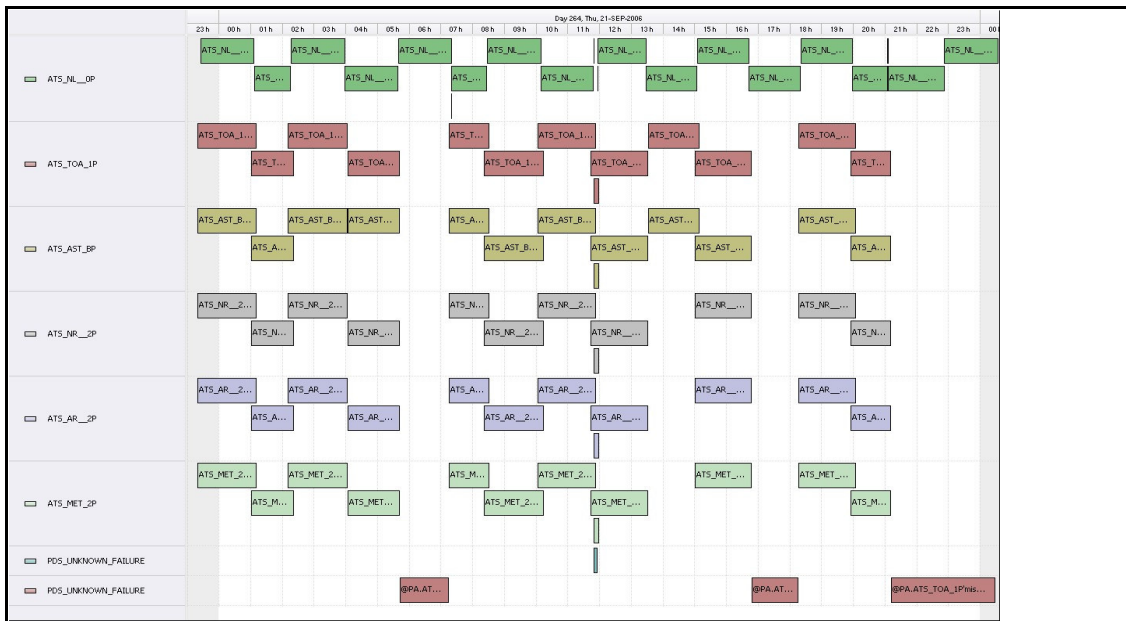

DPQC Daily Check of AATSR Data

21-Sep-06

DATA ACQUISITION DATE: 21-Sep-06
INSPECTION DATE: 22-Sep-06

Move Daily Maps

Previous Instrument Operational Events	
16-Sep-06	Nothing planned
17-Sep-06	Nothing planned
18-Sep-06	Nothing planned
19-Sep-06	Nothing planned
20-Sep-06	Nothing planned

Upcoming Instrument Operational Events	
21-Sep-06	Nothing planned
22-Sep-06	Nothing planned
23-Sep-06	Nothing planned
24-Sep-06	Nothing planned
25-Sep-06	Nothing planned

Daily Gantt Chart

Update

Comments Missing L0 (#1) and L1 (#1,2,3) data unknown cause

FLAGS

FLAG

Meteo Products

Data acquisition date: 21-Sep-06 Inspection date: 22-Sep-06

Total # Products: 11
Server Availability: Nominal

!!! <12 Orbit Files !!!

Comments None

FLAG

Browse Products

Data acquisition date: 21-Sep-06 Inspection date: 22-Sep-06

Source: EDS

Comments Orbits 23835/40/42 unavailable

FLAG

Instrument Health

Daily

List of all QA orbit summary files deposited on: 21-Sep-06

Orbit #	Acquired	Comments
23825	20-Sep-06	High Jitter
23826	20-Sep-06	High Jitter
23827	20-Sep-06	High Jitter
23828	20-Sep-06	High Jitter
23829	20-Sep-06	High Jitter
23836	21-Sep-06	High Jitter
23837	21-Sep-06	High Jitter
23838	21-Sep-06	High Jitter

FLAG
FLAG
FLAG
FLAG
FLAG
FLAG
FLAG

Daily status from the RAL EDS web-site on: 21-Sep-06

Current Instrument Status: Nominal
Envisat Platform Status: Nominal

Weekly

Latest version of the weekly RAL report on: 21-Sep-06

Out of date by: 17 days

Report Date 04-Sep-06
Anomalies September 13: Envisat out-of-plane manoeuvre. AATSR out of measurement mode from 0035h to 1300h. Envisat platform ACS Anomaly from Sep 08 to Sep 10. Jitter: Jitter above nominal orbital threshold (100) for many orbits this week, reaching up to ~170/orbit. All Else: Nominal prior to Envisat ACS anomaly