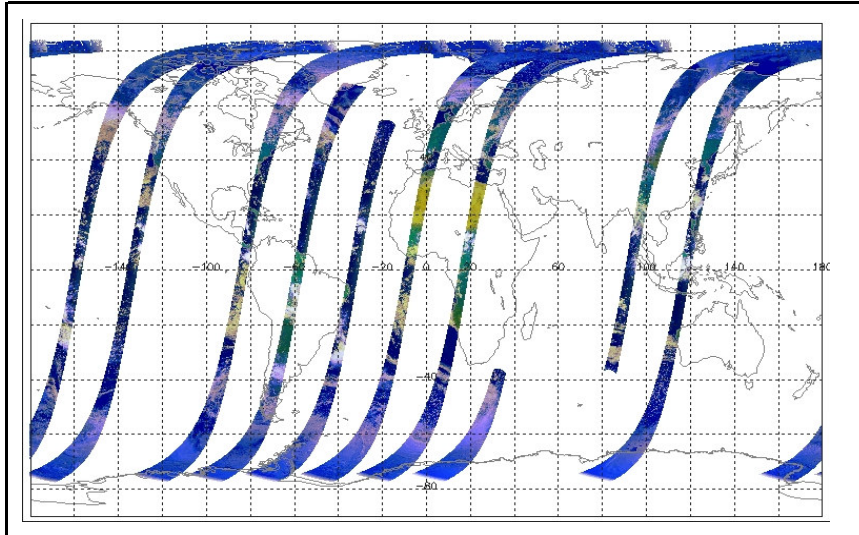

Browse Map

Map of browse products for: 21-Sep-06

Comments

Meteo Map

Map of meteo products for: 21-Sep-06