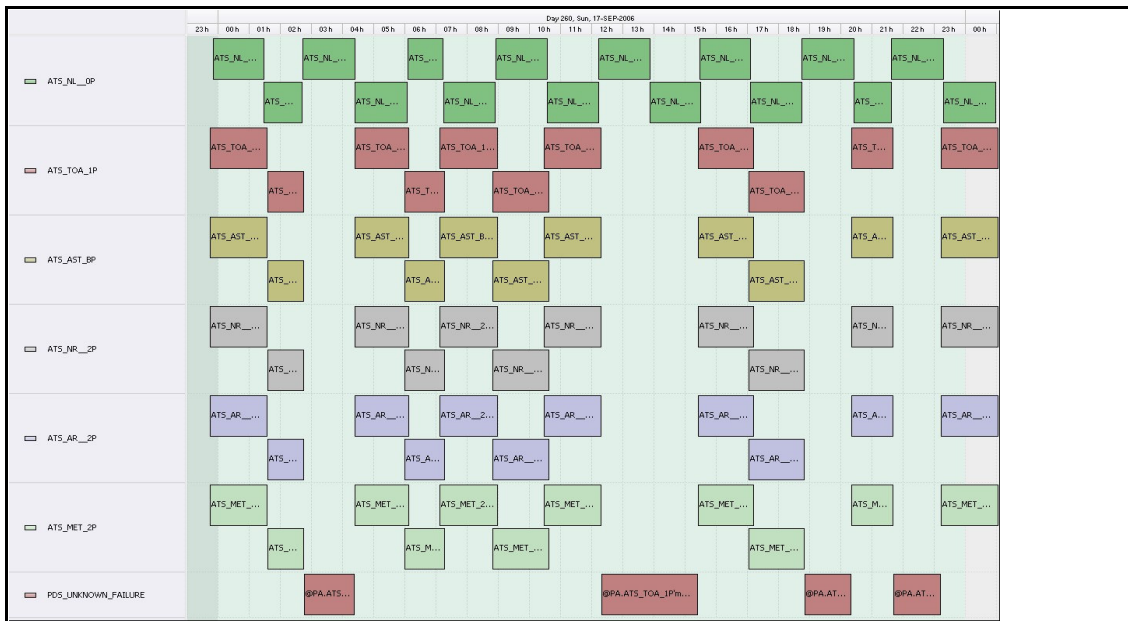

DPQC Daily Check of AATSR Data

17-Sep-06

DATA ACQUISITION DATE: 17-Sep-06
INSPECTION DATE: 18-Sep-06

Move Daily Maps

Previous Instrument Operational Events	
12-Sep-06	Nothing planned
13-Sep-06	Orbit out-of-plan manoeuvre (0100-1300)
14-Sep-06	Nothing planned
15-Sep-06	Nothing planned
16-Sep-06	Nothing planned

Upcoming Instrument Operational Events	
17-Sep-06	Nothing planned
18-Sep-06	Nothing planned
19-Sep-06	Nothing planned
20-Sep-06	Nothing planned
21-Sep-06	Nothing planned

Daily Gantt Chart

Update

Comments: Missing L1 (#1,2,3,4) Data unknown cause

FLAGS

FLAG

Meteo Products

Data acquisition date: 17-Sep-06 Inspection date: 18-Sep-06

Total # Products: 9
Server Availability: Nominal

!!! <12 Orbit Files !!!

Comments: None

FLAG

Browse Products

Data acquisition date: 17-Sep-06 Inspection date: 18-Sep-06

Source: DDS

Comments: Orbits 23776/77/82/83 unavailable

FLAG

Instrument Health

Daily

List of all QA orbit summary files deposited on: 17-Sep-06

Orbit #	Acquired	Comments
23768	16-Sep-06	High Jitter
23769	16-Sep-06	High Jitter
23770	16-Sep-06	High Jitter
23771	16-Sep-06	High Jitter
23772	16-Sep-06	High Jitter
23778	17-Sep-06	High Jitter
23779	17-Sep-06	High Jitter
23780	17-Sep-06	High Jitter
23781	17-Sep-06	High Jitter

FLAG
FLAG
FLAG
FLAG
FLAG
FLAG
FLAG
FLAG

Daily status from the RAL EDS web-site on: 18-Sep-06

Current Instrument Status: Nominal
Envisat Platform Status: Nominal

Weekly

Latest version of the weekly RAL report on: 18-Sep-06 Out of date by: 14 days

Report Date: 04-Sep-06
Anomalies: None, September 13: Envisat out-of-plane manoeuvre. AATSR out of measurement mode from 0035h to 1300h. Envisat platform ACS Anomaly from Sep 08 to Sep 10
Jitter: Jitter above nominal orbital threshold (100) for many orbits this week, reaching up to ~170/orbit.
QA Summary: Nominal prior to Envisat ACS anomaly
Radiometric Noise: Nominal prior to Envisat ACS anomaly