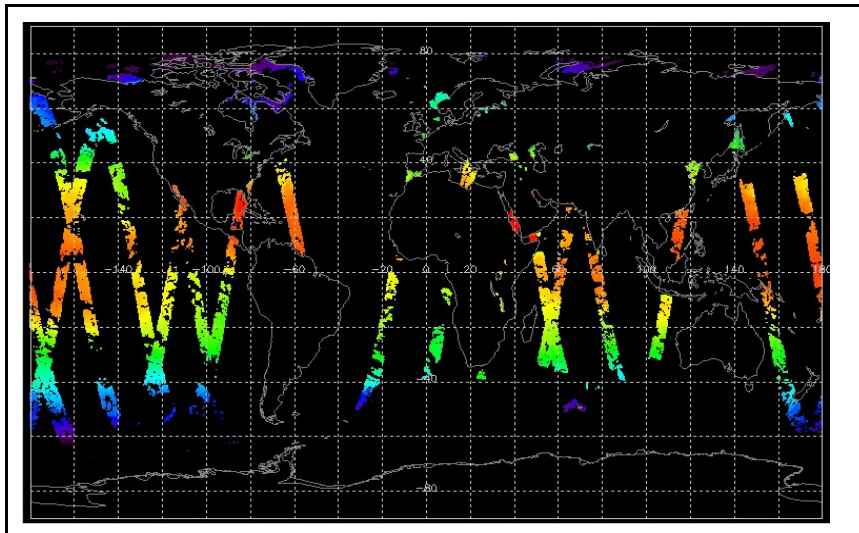

Report Date: 04-Sep-06  
 Anomalies: None, September 13: Envisat out-of-plane manoeuvre. AATSR out of measurement mode from 0035h to 1300h. Envisat platform ACS Anomaly from Sep 08 to Sep 10  
 Jitter: Jitter above nominal orbital threshold (100) for many orbits this week, reaching up to ~170/orbit.  
 QA Summary: Nominal prior to Envisat ACS anomaly  
 Radiometric Noise: Nominal prior to Envisat ACS anomaly

Browse Map

Map of browse products for: 17-Sep-06

Comments

Meteo Map

Map of meteo products for: 17-Sep-06

Comments

NB: METEO products are downloaded early morning, while their existence on the server is checked late morning which may explain inconsistencies between the above METEO map and the number of stated products