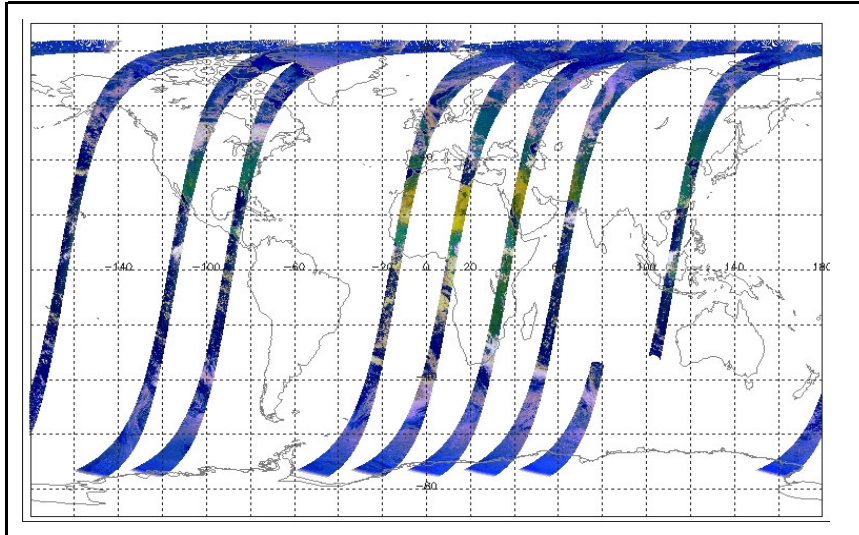

Browse Map

Map of browse products for: 17-Sep-06

Comments

Meteo Map

Map of meteo products for: 17-Sep-06