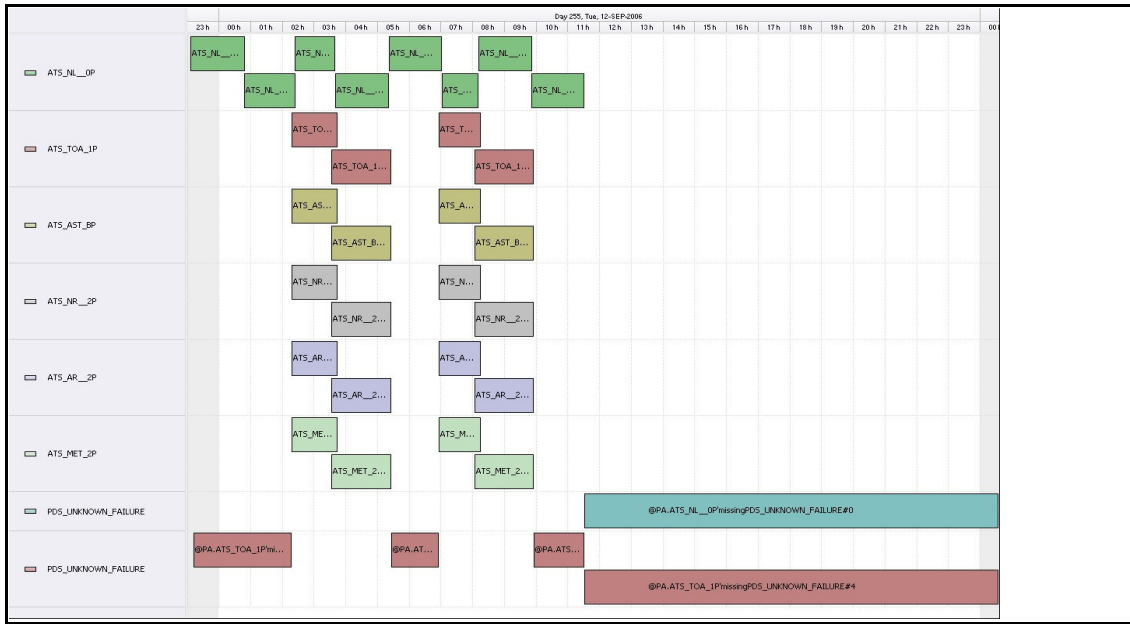

DPQC Daily Check of AATSR Data

12-Sep-06

DATA ACQUISITION DATE: 12-Sep-06
INSPECTION DATE: 13-Sep-06

--> Go to 'Product Generation' sheet to select date

Move Daily Maps

Previous Instrument Operational Events	
07-Sep-06	Envisat SM anomaly 16:39:09, payload off
08-Sep-06	Orbit Maintenance Manoeuvre (SFCM)
09-Sep-06	Nothing planned
10-Sep-06	Nothing planned
11-Sep-06	Payload switched on 07:07:35

Upcoming Instrument Operational Events	
12-Sep-06	Nothing planned
13-Sep-06	Orbit out-of-plan manoeuvre (0100-1300)
14-Sep-06	Nothing planned
15-Sep-06	Nothing planned
16-Sep-06	Nothing planned

Daily Gantt Chart

Update

Comments: None

FLAGS

Meteo Products

Data acquisition date: 12-Sep-06 Inspection date: 13-Sep-06

Total # Products: 9
Server Availability: Nominal

!!! <12 Orbit Files !!!

Comments: None

FLAG

Browse Products

Data acquisition date: 12-Sep-06 Inspection date: 13-Sep-06

Source: EDS

Comments: Orbits 23695-23703 unavailable

FLAG

Instrument Health

Daily

List of all QA orbit summary files deposited on: 12-Sep-06

Orbit #	Acquired	Comments
23696	11-Sep-06	High Jitter
23699	11-Sep-06	High Jitter
23700	11-Sep-06	High Jitter
23707	12-Sep-06	None
23708	12-Sep-06	None
23709	12-Sep-06	High Jitter
23710	12-Sep-06	High Jitter

FLAG
FLAG
FLAG

Daily status from the RAL EDS web-site on: 12-Sep-06

Current Instrument Status: Returning to Nominal
Envisat Platform Status: Nominal

FLAG
FLAG
FLAG

Weekly

Latest version of the weekly RAL report on: 12-Sep-06

Out of date by: 15 days

Report Date: 28-Aug-06
Anomalies: Jitter: Jitter above nominal orbital threshold (100) for many orbits this week, reaching up to ~170/orbit.