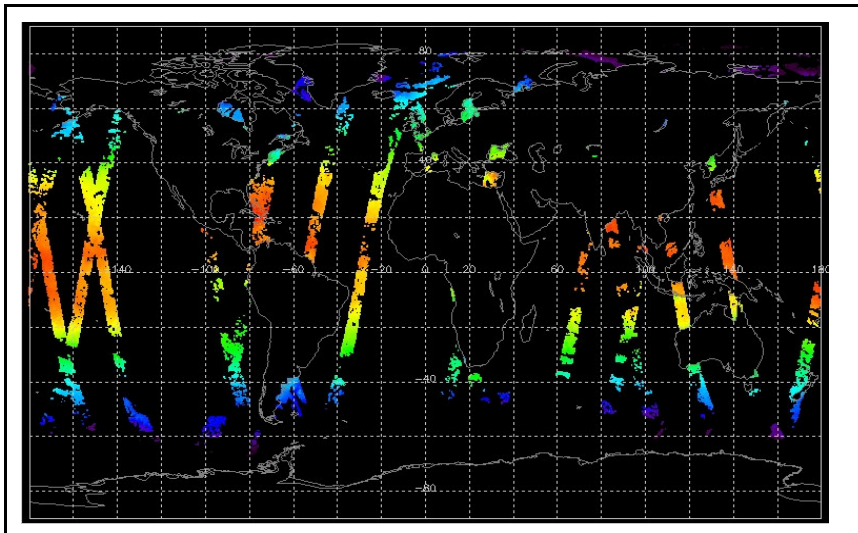

Comments Limited Meteo products generated due to Envisat Service Module Anomaly

NB: METEO products are downloaded early morning, while their existence on the server is checked late morning which may explain inconsistencies between the above METEO map and the number of stated products