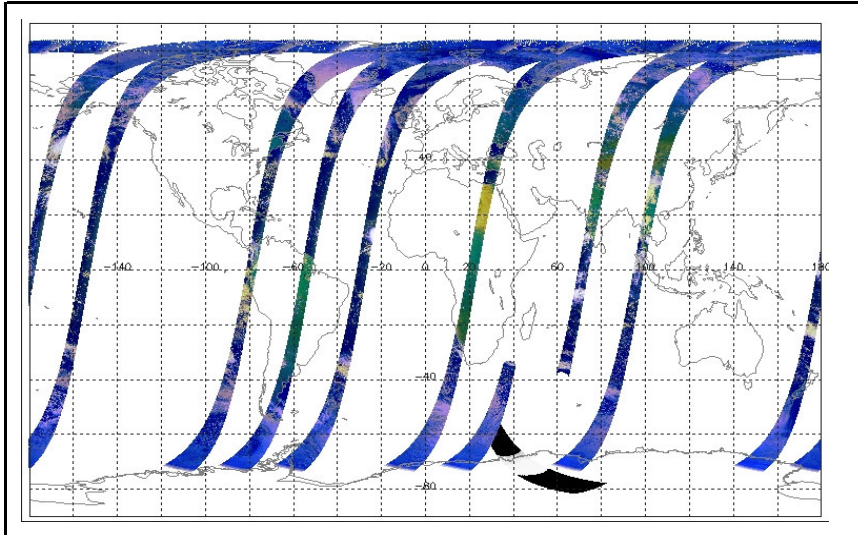

Browse Map

Map of browse products for: 12-Sep-06

Comments Limited Browse products generated due to Envisat Service Module Anomaly

Meteo Map

Map of meteo products for: 12-Sep-06