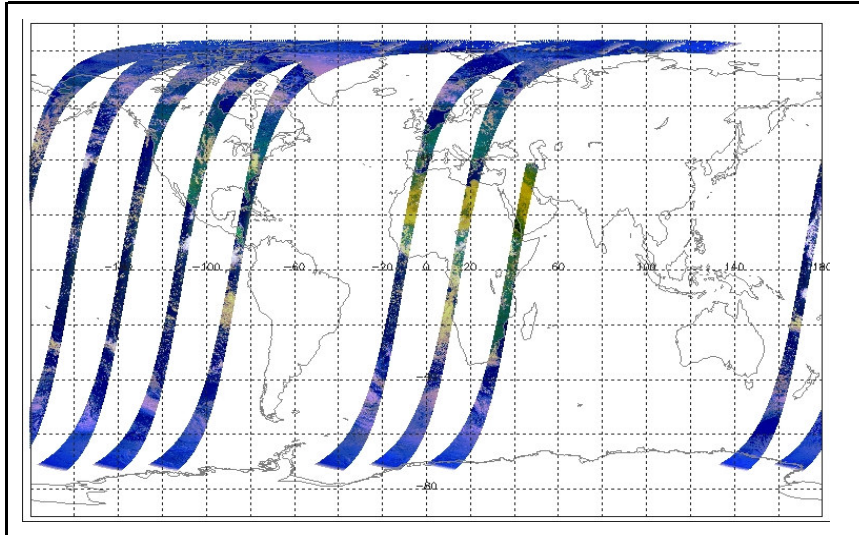

FLAG

Weekly

Latest version of the weekly RAL report on: 11-Sep-06

Out of date by: 14 days

Status is checked daily. If daily status is unknown, e.g. date in question falls during a weekend, so no check was made, then date will revert to the 'Inspection Date'.

Report Date: 28-Aug-06
 Anomalies: Jitter: Jitter above nominal orbital threshold (100) for many orbits this week, reaching up to ~170/orbit.

Browse Map

Map of browse products for: 11-Sep-06

Comments Limited Browse products generated due to Envisat Service Module Anomaly