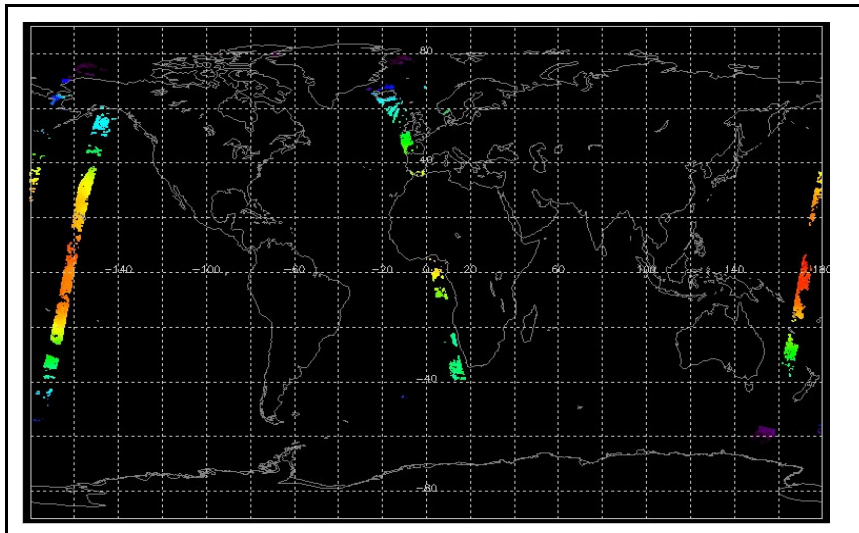

Comments Limited Meteo products generated due to Envisat Service Module Anomaly

NB: METEO products are downloaded early morning, while their existence on the server is checked late morning which may explain inconsistencies between the above METEO map and the number of stated products