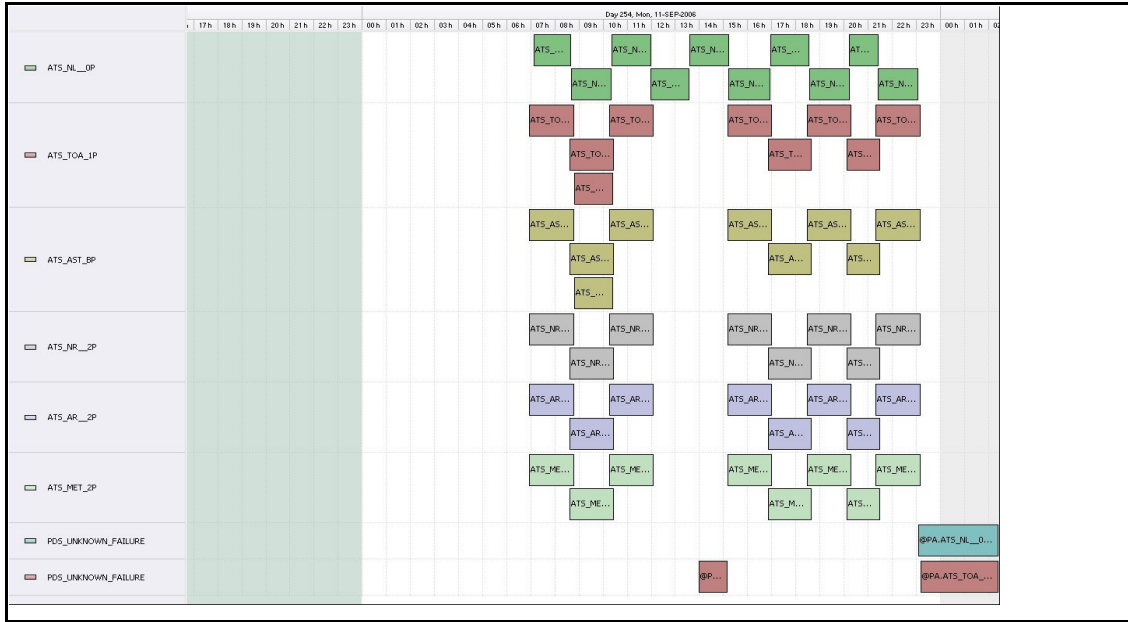

DPQC Daily Check of AATSR Data

11-Sep-06

DATA ACQUISITION DATE: 11-Sep-06
INSPECTION DATE: 12-Sep-06

--> Go to 'Product Generation' sheet to select date

Move Daily Maps

Previous Instrument Operational Events	
06-Sep-06	Nothing planned
07-Sep-06	Envisat SM anomaly 16:39:09, payload off
08-Sep-06	Orbit Maintenance Manoeuvre (SFCM)
09-Sep-06	Nothing planned
10-Sep-06	Nothing planned

Upcoming Instrument Operational Events	
11-Sep-06	Payload switched on 07:07:35
12-Sep-06	Nothing planned
13-Sep-06	Orbit out-of-plan manoeuvre (0100-1300)
14-Sep-06	Nothing planned
15-Sep-06	Nothing planned

Daily Gantt Chart

Update

Comments Envisat SM anomaly since 07/09/06 - Switched on 07:07:35

FLAGS

FLAG

Meteo Products

Data acquisition date: 11-Sep-06 Inspection date: 12-Sep-06

Total # Products: 0
Server Availability: Nominal

!!! <12 Orbit Files !!!

Comments AATSR on 07:07:35

FLAG

FLAG

Browse Products

Data acquisition date: 11-Sep-06 Inspection date: 12-Sep-06

Source: EDS

Comments Large area of different contrast - known restart anomaly

FLAG

Instrument Health

Daily

List of all QA orbit summary files deposited on: 11-Sep-06

Orbit #	Acquired	Comments
23693	11-Sep-06	High Jitter
23694	11-Sep-06	High Jitter
23695	11-Sep-06	High Jitter

FLAG
FLAG
FLAG

Daily status from the RAL EDS web-site on: 11-Sep-06

Current Instrument Status: Returning to Nominal
Envisat Platform Status: Nominal

FLAG

Weekly

Latest version of the weekly RAL report on: 11-Sep-06

Out of date by: 14 days

Report Date: 28-Aug-06
Anomalies: Jitter: Jitter above nominal orbital threshold (100) for many orbits this week, reaching up to ~170/orbit.