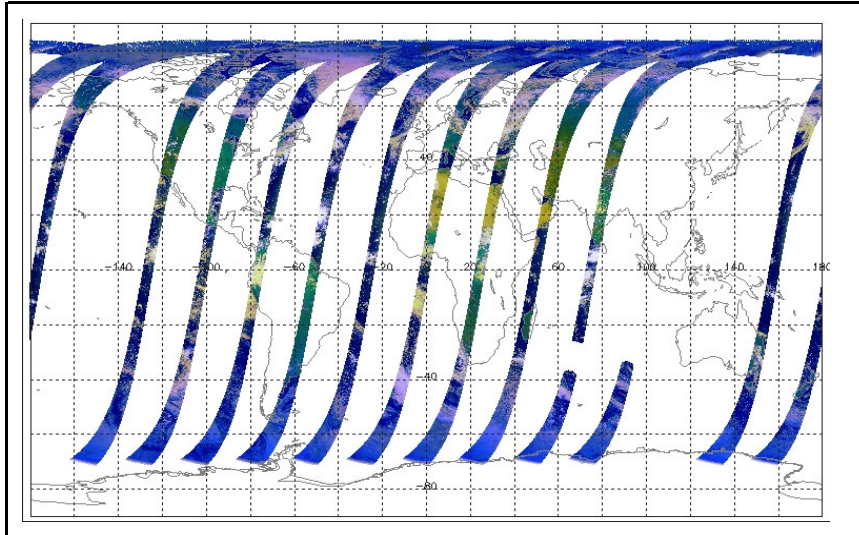

Report Date: 28-Aug-06
 Anomalies: Jitter: Jitter above nominal orbital threshold (100) for many orbits this week, reaching up to ~170/orbit.

Browse Map

Map of browse products for: 06-Sep-06

Comments

Meteo Map