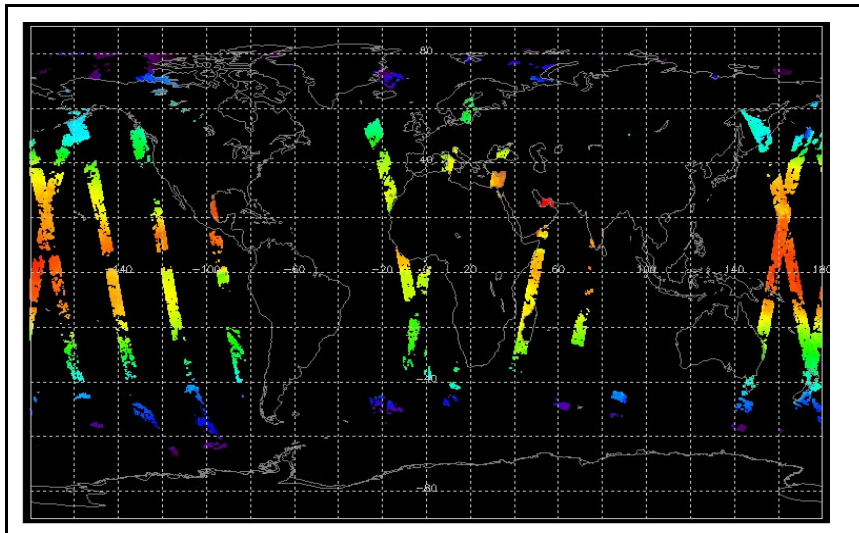

Comments

NB: METEO products are downloaded early morning, while their existence on the server is checked late morning which may explain inconsistencies between the above METEO map and the number of stated products