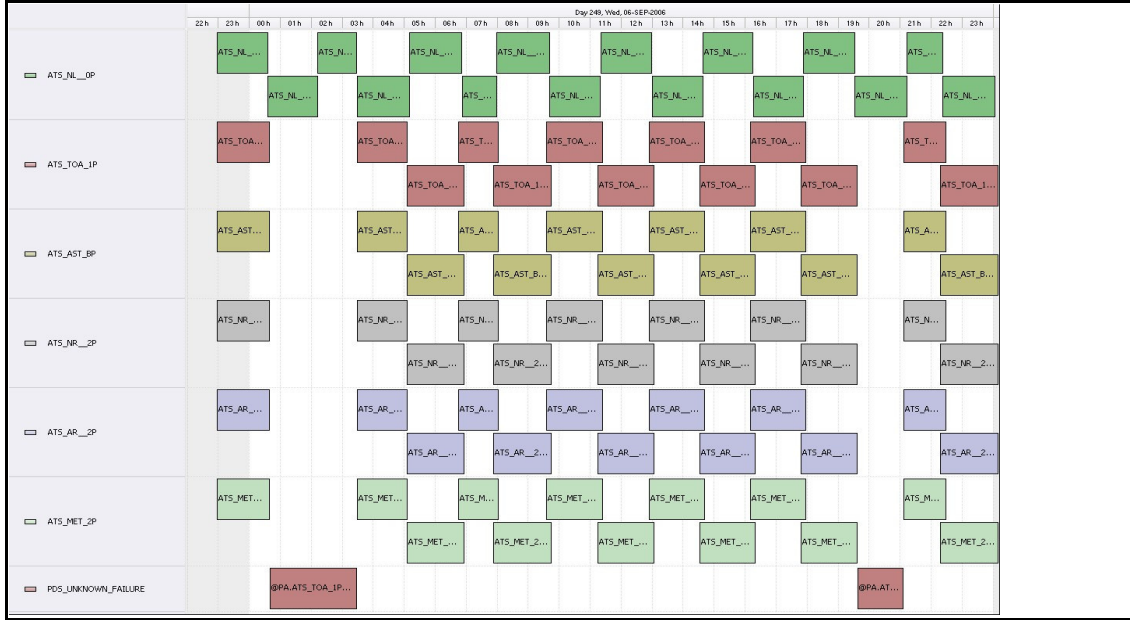

DPQC Daily Check of AATSR Data

06-Sep-06

DATA ACQUISITION DATE: 06-Sep-06
INSPECTION DATE: 07-Sep-06

--> Go to 'Product Generation' sheet to select date

Move Daily Maps

Previous Instrument Operational Events	
01-Sep-06	Nothing planned
02-Sep-06	Nothing planned
03-Sep-06	Nothing planned
04-Sep-06	Nothing planned
05-Sep-06	Nothing planned

Upcoming Instrument Operational Events	
06-Sep-06	Nothing planned
07-Sep-06	Nothing planned
08-Sep-06	Nothing planned
09-Sep-06	Nothing planned
10-Sep-06	Nothing planned

Daily Gantt Chart

Update

Comments: Missing L1 (#1,2) Data unknown cause

FLAGS

FLAG

Meteo Products

Data acquisition date: 06-Sep-06 Inspection date: 07-Sep-06

Total # Products: 12
Server Availability: Nominal

Comments: None

Browse Products

Data acquisition date: 06-Sep-06 Inspection date: 07-Sep-06

Source: EDS

Comments: Orbit 23629 unavailable

FLAG

Instrument Health

Daily

List of all QA orbit summary files deposited on: 06-Sep-06

Orbit #	Acquired	Comments
23610	05-Sep-06	High Jitter
23611	05-Sep-06	None
23612	05-Sep-06	High Jitter
23613	05-Sep-06	High Jitter
23614	05-Sep-06	High Jitter
23621	06-Sep-06	High Jitter
23622	06-Sep-06	High Jitter
23623	06-Sep-06	High Jitter
23624	06-Sep-06	High Jitter

FLAG

FLAG

FLAG

FLAG

FLAG

FLAG

Daily status from the RAL EDS web-site on: 06-Sep-06

Current Instrument Status: Nominal
Envisat Platform Status: Nominal

Weekly

Latest version of the weekly RAL report on: 06-Sep-06

Out of date by: 9 days

Report Date: 28-Aug-06
Anomalies: Jitter: Jitter above nominal orbital threshold (100) for many orbits this week, reaching up to ~170/orbit.