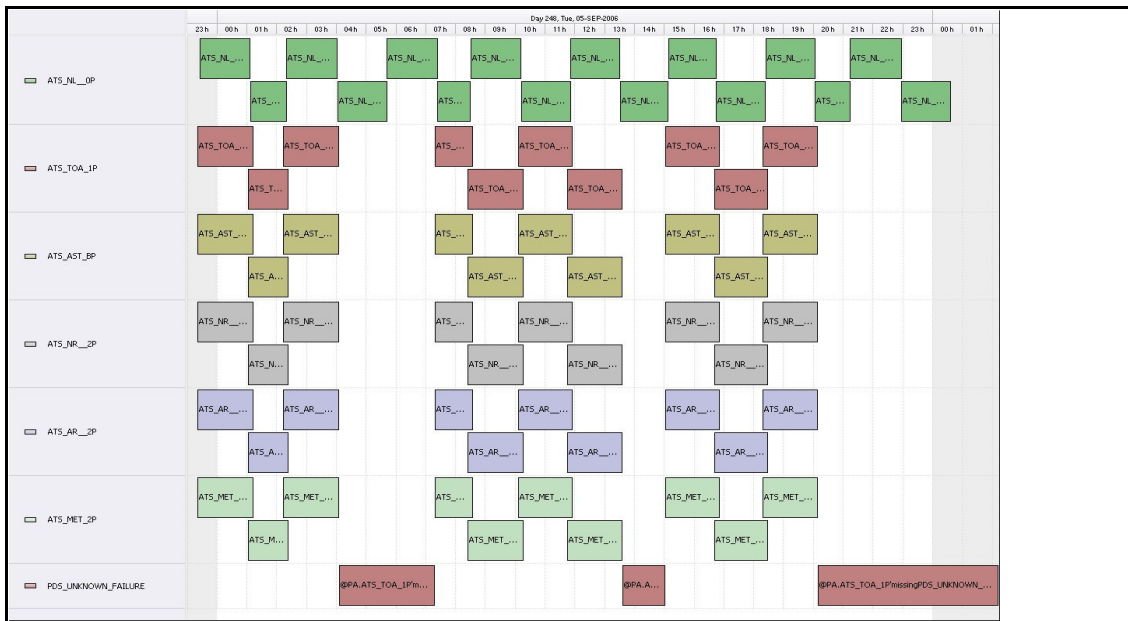

DPQC Daily Check of AATSR Data

05-Sep-06

DATA ACQUISITION DATE: 05-Sep-06
INSPECTION DATE: 06-Sep-06

Move Daily Maps

Previous Instrument Operational Events	
31-Aug-06	Nothing planned
01-Sep-06	Nothing planned
02-Sep-06	Nothing planned
03-Sep-06	Nothing planned
04-Sep-06	Nothing planned

Upcoming Instrument Operational Events	
05-Sep-06	Nothing planned
06-Sep-06	Nothing planned
07-Sep-06	Nothing planned
08-Sep-06	Nothing planned
09-Sep-06	Nothing planned

Daily Gantt Chart

Update

Comments Missing L1 (#1,2,3) Data unknown cause

FLAGS

FLAG

Meteo Products

Data acquisition date: 05-Sep-06 Inspection date: 06-Sep-06

Total # Products: 9
Server Availability: Nominal

!!! <12 Orbit Files !!!

Comments None

FLAG

Browse Products

Data acquisition date: 05-Sep-06 Inspection date: 06-Sep-06

Source: EDS

Comments Orbits 23605/06/11 unavailable

FLAG

Instrument Health

Daily

List of all QA orbit summary files deposited on: 05-Sep-06

Orbit #	Acquired	Comments
23596	04-Sep-06	High Jitter
23597	04-Sep-06	High Jitter
23598	04-Sep-06	High Jitter
23599	04-Sep-06	High Jitter
23600	04-Sep-06	High Jitter
23601	04-Sep-06	None
23607	05-Sep-06	High Jitter
23608	05-Sep-06	High Jitter
23609	05-Sep-06	High Jitter

FLAG
FLAG
FLAG
FLAG
FLAG

Daily status from the RAL EDS web-site on: 05-Sep-06

Current Instrument Status: Nominal
Envisat Platform Status: Nominal

FLAG
FLAG
FLAG

Weekly

Latest version of the weekly RAL report on: 05-Sep-06

Out of date by: 15 days

Report Date: 21-Aug-06
Anomalies: None, None
Jitter: Nominal at the start of the week. By the weekend above orbital threshold (at ~150) in all channels.