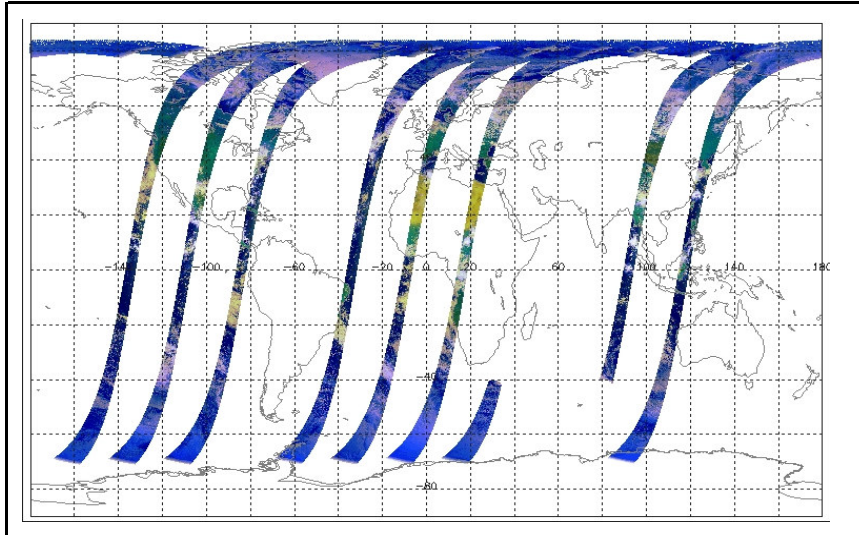

Browse Map

Map of browse products for: 05-Sep-06

Comments

Meteo Map

Map of meteo products for: 05-Sep-06