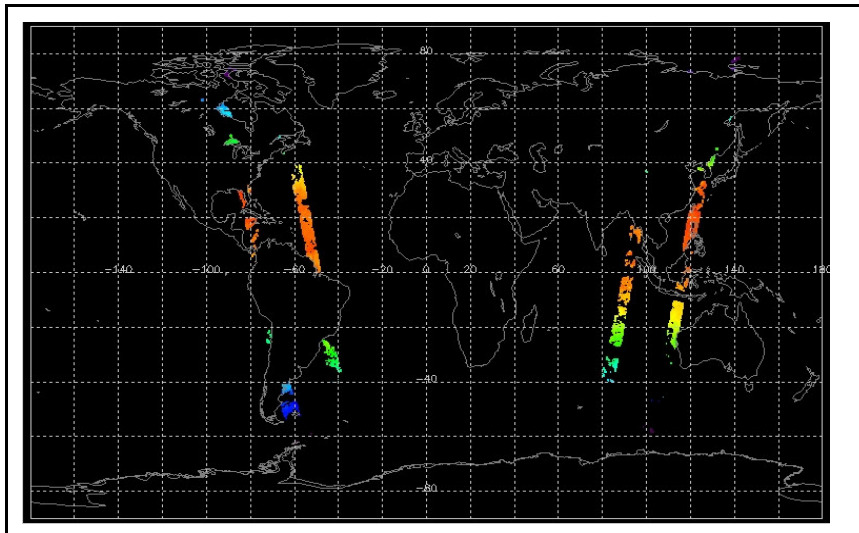

Browse Map

Map of browse products for: 05-Sep-06

Comments

Meteo Map

Map of meteo products for: 05-Sep-06

Comments

NB: METEO products are downloaded early morning, while their existence on the server is checked late morning which may explain inconsistencies between the above METEO map and the number of stated products