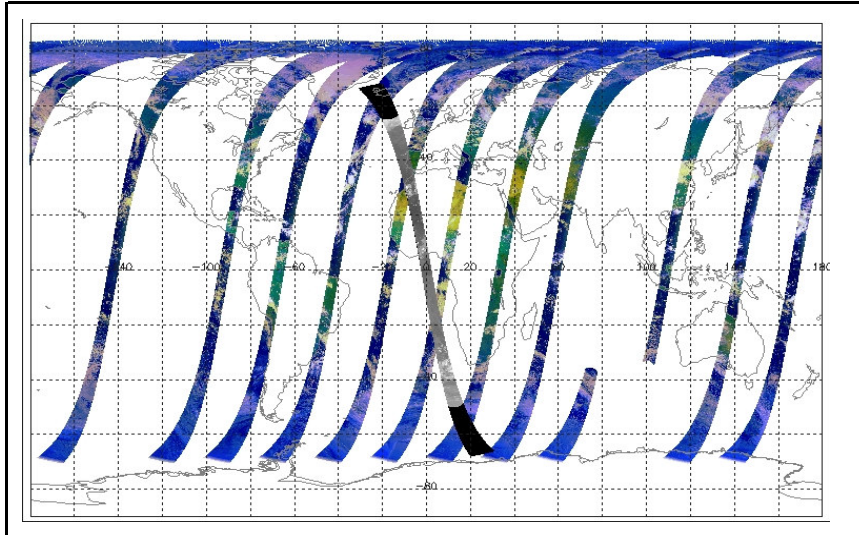

Browse Map

Map of browse products for: 04-Sep-06

Comments

Meteo Map

Map of meteo products for: 04-Sep-06