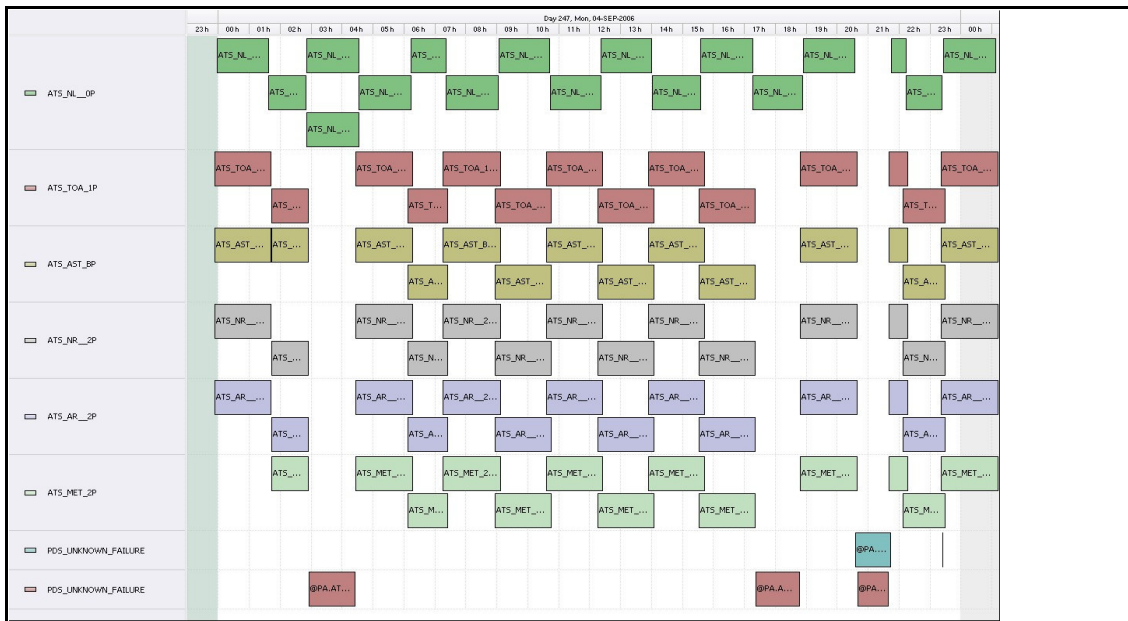

DPQC Daily Check of AATSR Data

04-Sep-06

DATA ACQUISITION DATE: 04-Sep-06
INSPECTION DATE: 05-Sep-06

Move Daily Maps

Previous Instrument Operational Events	
30-Aug-06	Nothing planned
31-Aug-06	Nothing planned
01-Sep-06	Nothing planned
02-Sep-06	Nothing planned
03-Sep-06	Nothing planned

Upcoming Instrument Operational Events	
04-Sep-06	Nothing planned
05-Sep-06	Nothing planned
06-Sep-06	Nothing planned
07-Sep-06	Nothing planned
08-Sep-06	Nothing planned

Daily Gantt Chart

Update

Comments Missing L0 (#1,2) L1 (#1,2,3) Data unknown cause

FLAGS

FLAG

Meteo Products

Data acquisition date: 04-Sep-06 Inspection date: 05-Sep-06

Total # Products: 12
Server Availability: Nominal

Comments None

Browse Products

Data acquisition date: 04-Sep-06 Inspection date: 05-Sep-06

Source: EDS

Comments Orbits 23589/90/99 unavailable

FLAG

Instrument Health

Daily

List of all QA orbit summary files deposited on: 04-Sep-06

Orbit #	Acquired	Comments
23581	03-Sep-06	None
23582	03-Sep-06	None
23584	03-Sep-06	High Jitter
23585	03-Sep-06	High Jitter
23586	03-Sep-06	High Jitter
23592	04-Sep-06	High Jitter
23593	04-Sep-06	High Jitter
23594	04-Sep-06	High Jitter
23595	04-Sep-06	High Jitter

FLAG
FLAG
FLAG
FLAG
FLAG
FLAG

Daily status from the RAL EDS web-site on: 04-Sep-06

Current Instrument Status: Nominal
Envisat Platform Status: Nominal

Weekly

Latest version of the weekly RAL report on: 04-Sep-06

Out of date by: 14 days

Report Date: 21-Aug-06
Anomalies: None, None
Jitter: Nominal at the start of the week. By the weekend above orbital threshold (at ~150) in all channels.