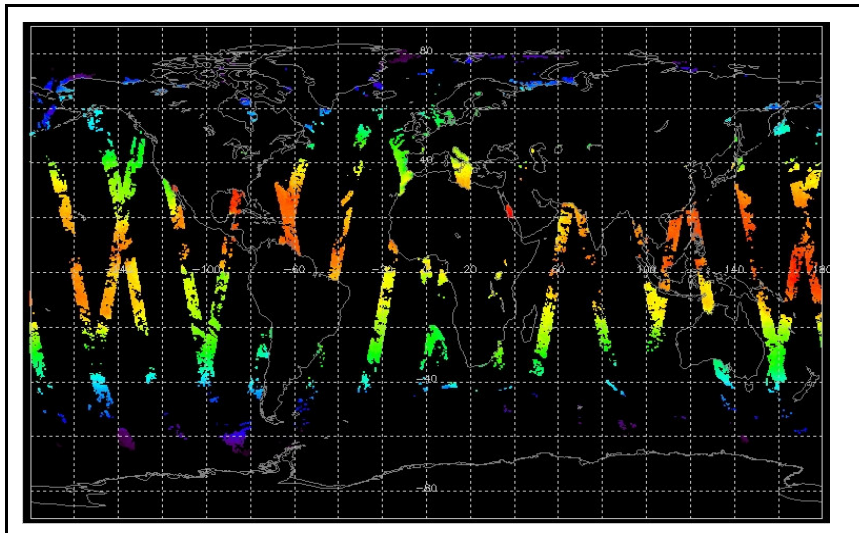

Browse Map

Map of browse products for: 04-Sep-06

Comments

Meteo Map

Map of meteo products for: 04-Sep-06

Comments

NB: METEO products are downloaded early morning, while their existence on the server is checked late morning which may explain inconsistencies between the above METEO map and the number of stated products