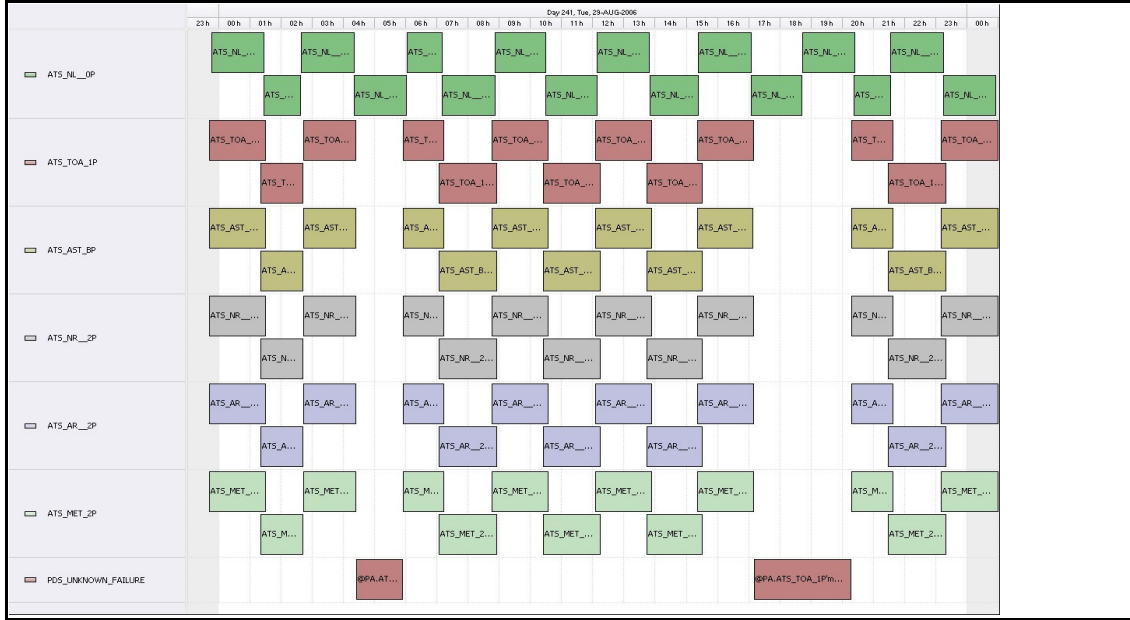

DPQC Daily Check of AATSR Data 29-Aug-06 VCGA

DATA ACQUISITION DATE: 29-Aug-06
INSPECTION DATE: 30-Aug-06

--> Go to 'Product Generation' sheet to select date

Move Daily Maps

Previous Instrument Operational Events	
24-Aug-06	Nothing planned
25-Aug-06	Nothing planned
26-Aug-06	Nothing planned
27-Aug-06	Nothing planned
28-Aug-06	Nothing planned

Upcoming Instrument Operational Events	
29-Aug-06	Nothing planned
30-Aug-06	Nothing planned
31-Aug-06	Nothing planned
01-Sep-06	Nothing planned
02-Sep-06	Nothing planned

Daily Gantt Chart

Update

Comments Missing L1 (#1,2) Data unknown cause

FLAGS

FLAG

Meteo Products

Data acquisition date: 29-Aug-06 Inspection date: 30-Aug-06

Total # Products: 12
Server Availability: Nominal

Comments None

Browse Products

Data acquisition date: 29-Aug-06 Inspection date: 30-Aug-06

Source: EDS

Comments Orbits 23505/13/14 unavailable

FLAG

Instrument Health

Daily

List of all QA orbit summary files deposited on: 29-Aug-06

Orbit #	Acquired	Comments
23495	28-Aug-06	High Jitter
23496	28-Aug-06	High Jitter
23497	28-Aug-06	High Jitter
23498	28-Aug-06	High Jitter
23499	28-Aug-06	High Jitter
23500	28-Aug-06	High Jitter
23506	29-Aug-06	None
23507	29-Aug-06	High Jitter
23508	29-Aug-06	None
23509	29-Aug-06	None

FLAG
FLAG
FLAG
FLAG
FLAG
FLAG

Daily status from the RAL EDS web-site on: 29-Aug-06

Current Instrument Status: Nominal
Envisat Platform Status: Nominal

FLAG

Weekly

Latest version of the weekly RAL report on: 29-Aug-06

Out of date by: 15 days

Report Date: 14-Aug-06
Anomalies: Jitter: Slightly high on a few orbits.