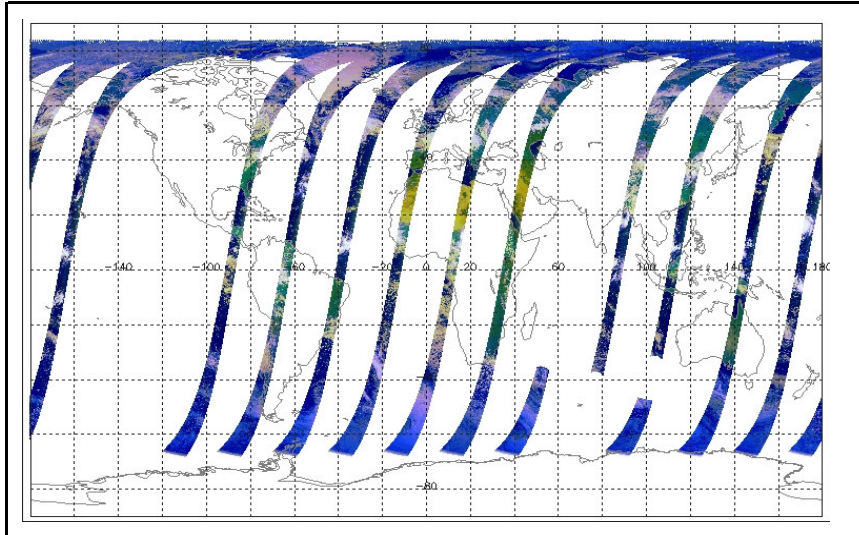

Browse Map

Map of browse products for: 29-Aug-06

Comments

Meteo Map

Map of meteo products for: 29-Aug-06