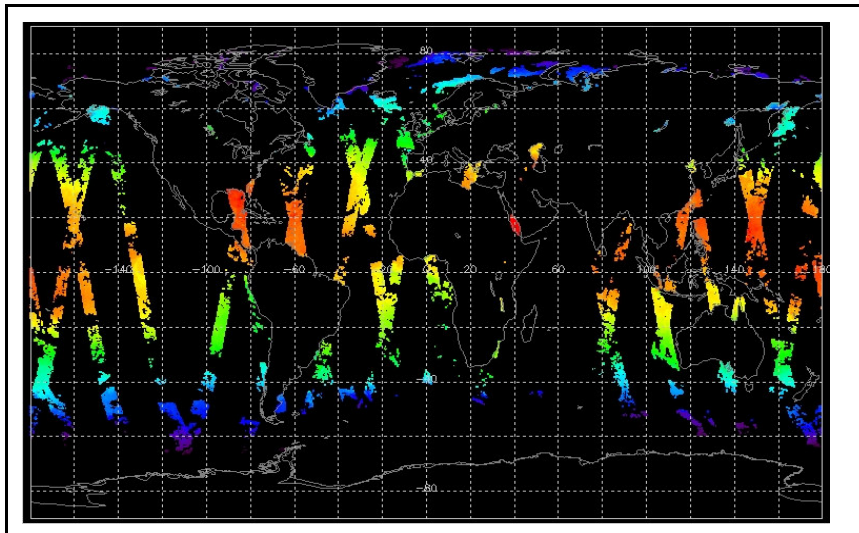

Browse Map

Map of browse products for: 29-Aug-06

Comments

Meteo Map

Map of meteo products for: 29-Aug-06

Comments

NB: METEO products are downloaded early morning, while their existence on the server is checked late morning which may explain inconsistencies between the above METEO map and the number of stated products