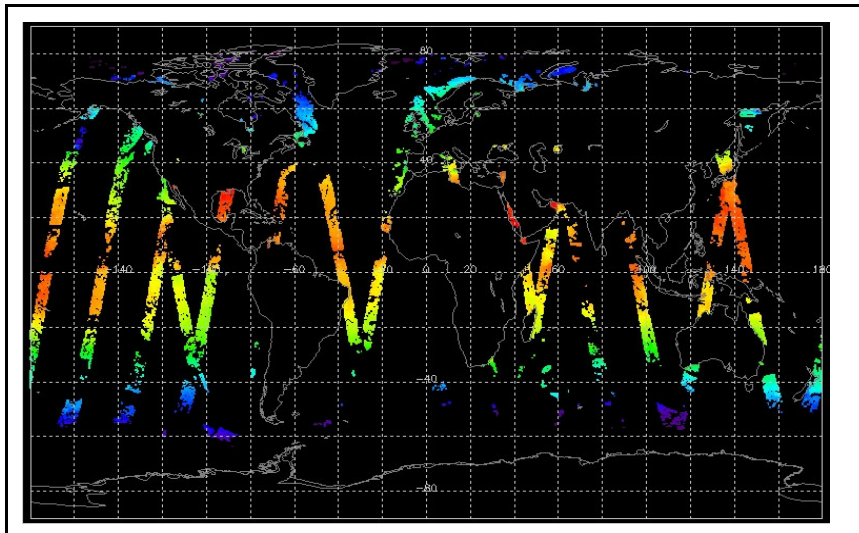

Browse Map

Map of browse products for: 28-Aug-06

Comments

Meteo Map

Map of meteo products for: 28-Aug-06

Comments

NB: METEO products are downloaded early morning, while their existence on the server is checked late morning which may explain inconsistencies between the above METEO map and the number of stated products