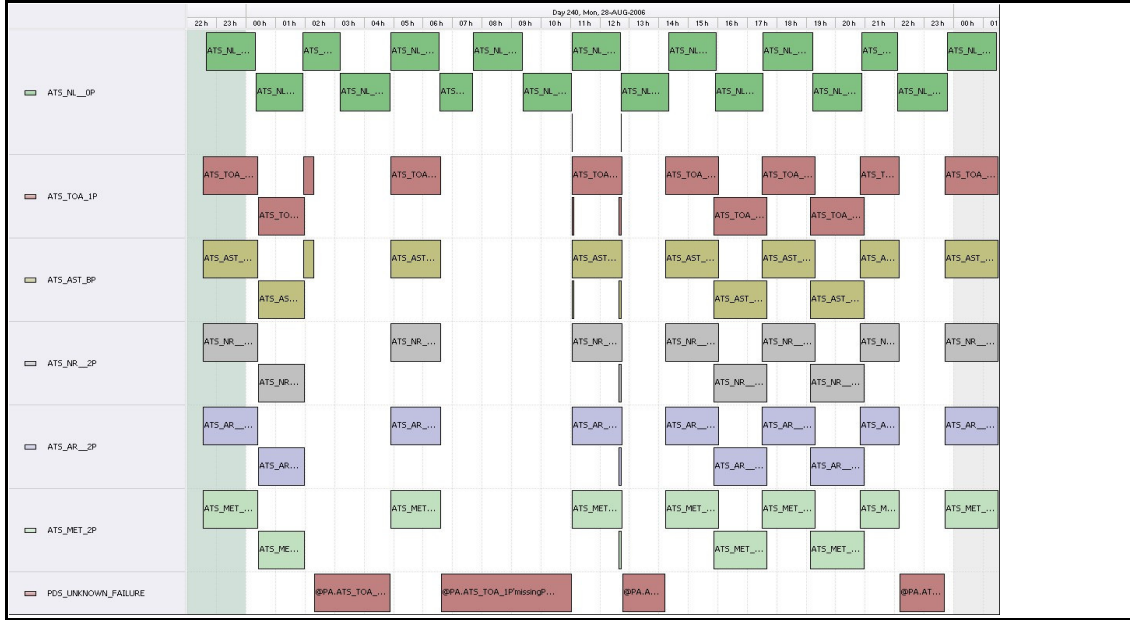

DPQC Daily Check of AATSR Data

28-Aug-06

DATA ACQUISITION DATE: 28-Aug-06
INSPECTION DATE: 29-Aug-06

--> Go to 'Product Generation' sheet to select date

Move Daily Maps

Previous Instrument Operational Events	
23-Aug-06	Nothing planned
24-Aug-06	Nothing planned
25-Aug-06	Nothing planned
26-Aug-06	Nothing planned
27-Aug-06	Nothing planned

Upcoming Instrument Operational Events	
28-Aug-06	Nothing planned
29-Aug-06	Nothing planned
30-Aug-06	Nothing planned
31-Aug-06	Nothing planned
01-Sep-06	Nothing planned

Daily Gantt Chart

Update

Comments: Missing L1 (#1,2,3,4) Data unknown cause

FLAGS

FLAG

Meteo Products

Data acquisition date: 28-Aug-06 Inspection date: 29-Aug-06

Total # Products: 9
Server Availability: Nominal

!!! <12 Orbit Files !!!

Comments: None

FLAG

Browse Products

Data acquisition date: 28-Aug-06 Inspection date: 29-Aug-06

Source: EDS

Comments: Orbits 23490/92/93/94 unavailable

FLAG

Instrument Health

Daily

List of all QA orbit summary files deposited on: 28-Aug-06

Orbit #	Acquired	Comments
23456	25-Aug-06	No Viscal peak
23457	25-Aug-06	No Viscal peak
23481	27-Aug-06	High Jitter
23482	27-Aug-06	High Jitter
23483	27-Aug-06	High Jitter
23484	27-Aug-06	High Jitter
23492	28-Aug-06	High Jitter
23493	28-Aug-06	High Jitter
23494	28-Aug-06	High Jitter

FLAG
FLAG
FLAG
FLAG
FLAG
FLAG
FLAG
FLAG

Daily status from the RAL EDS web-site on: 29-Aug-06

Current Instrument Status: Nominal
Envisat Platform Status: Nominal

Weekly

Latest version of the weekly RAL report on: 29-Aug-06

Out of date by: 15 days

Report Date: 14-Aug-06
Anomalies: Jitter: Slightly high on a few orbits.