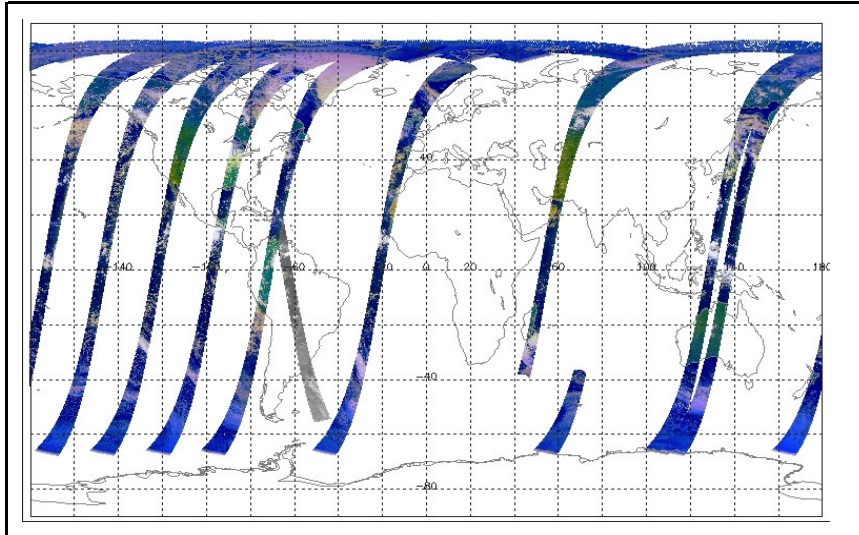

Browse Map

Map of browse products for: 28-Aug-06

Comments

Meteo Map

Map of meteo products for: 28-Aug-06