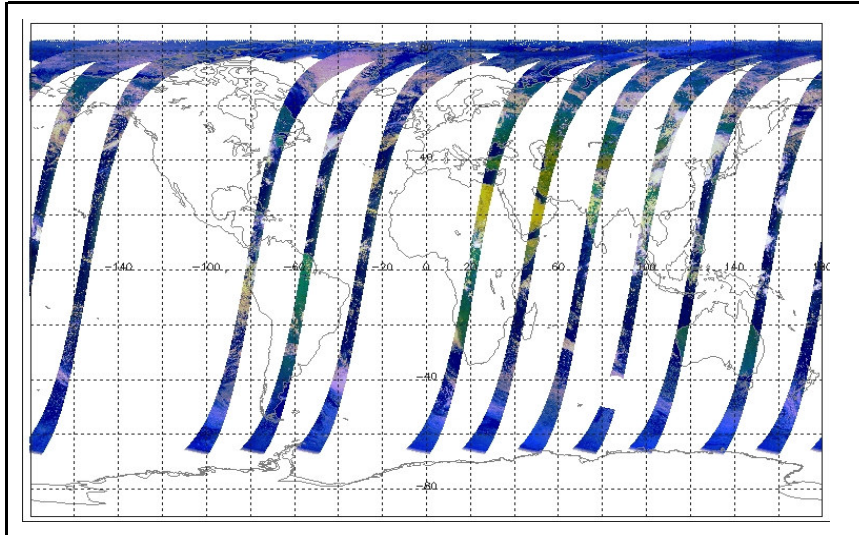

Browse Map

Map of browse products for: 27-Aug-06

Comments

Meteo Map

Map of meteo products for: 27-Aug-06