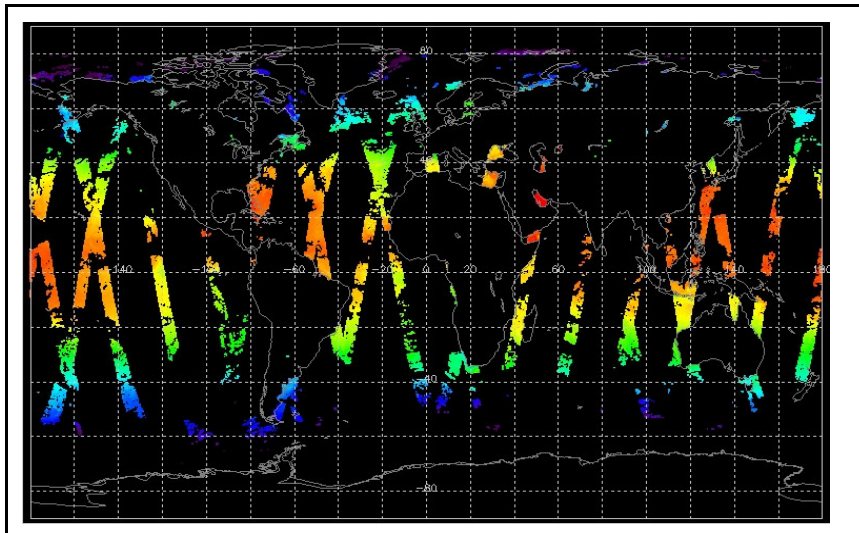

Comments

NB: METEO products are downloaded early morning, while their existence on the server is checked late morning which may explain inconsistencies between the above METEO map and the number of stated products