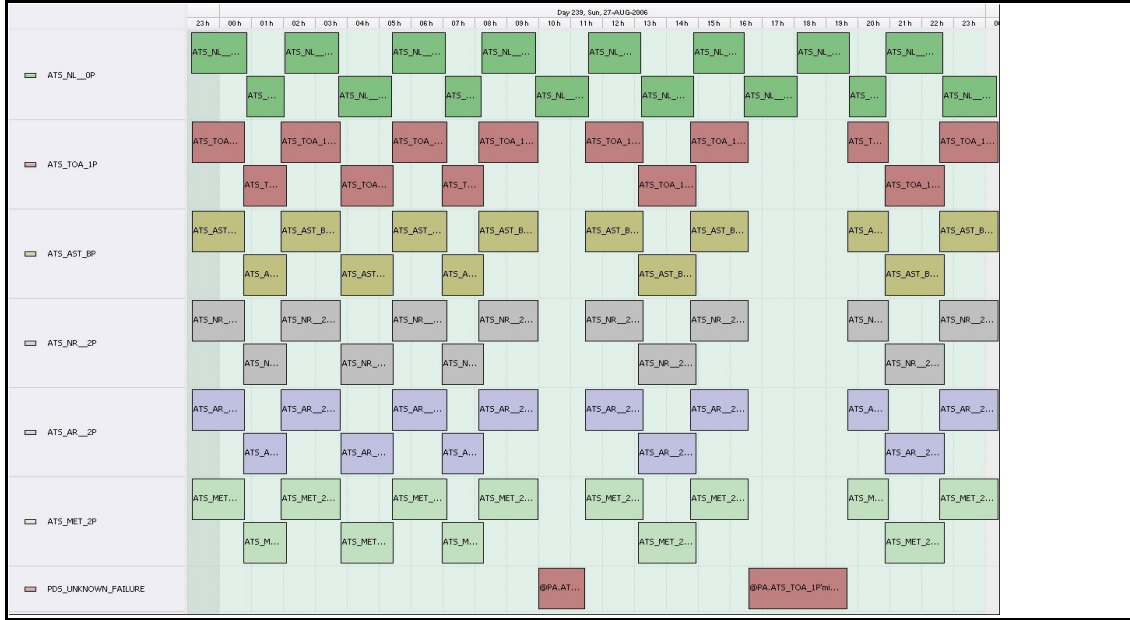

DPQC Daily Check of AATSR Data

27-Aug-06

DATA ACQUISITION DATE: 27-Aug-06
INSPECTION DATE: 29-Aug-06

--> Go to 'Product Generation' sheet to select date

Move Daily Maps

Previous Instrument Operational Events	
22-Aug-06	Nothing planned
23-Aug-06	Nothing planned
24-Aug-06	Nothing planned
25-Aug-06	Nothing planned
26-Aug-06	Nothing planned

Upcoming Instrument Operational Events	
27-Aug-06	Nothing planned
28-Aug-06	Nothing planned
29-Aug-06	Nothing planned
30-Aug-06	Nothing planned
31-Aug-06	Nothing planned

Daily Gantt Chart

Update

Comments: Missing L1 (#1,2,3) Data unknown cause

FLAGS

FLAG

Meteo Products

Data acquisition date: 27-Aug-06 Inspection date: 29-Aug-06

Total # Products: 12
Server Availability: Nominal

Comments: None

Browse Products

Data acquisition date: 27-Aug-06 Inspection date: 29-Aug-06

Source: EDS

Comments: Orbits 23480/85 unavailable

FLAG

Instrument Health

Daily

List of all QA orbit summary files deposited on: 27-Aug-06

Orbit #	Acquired	Comments
23452	25-Aug-06	None
23453	25-Aug-06	High Jitter
23454	25-Aug-06	None
23467	26-Aug-06	High Jitter
23468	26-Aug-06	High Jitter
23469	26-Aug-06	High Jitter
23470	26-Aug-06	High Jitter
23471	26-Aug-06	High Jitter
23478	27-Aug-06	High Jitter
23479	27-Aug-06	High Jitter
23480	27-Aug-06	High Jitter

FLAG

FLAG

FLAG

FLAG

FLAG

FLAG

FLAG

Daily status from the RAL EDS web-site on: 29-Aug-06

Current Instrument Status: Nominal
Envisat Platform Status: Nominal

Weekly

Latest version of the weekly RAL report on: 29-Aug-06

Out of date by: 15 days

Report Date: 14-Aug-06
Anomalies: Jitter: Slightly high on a few orbits.