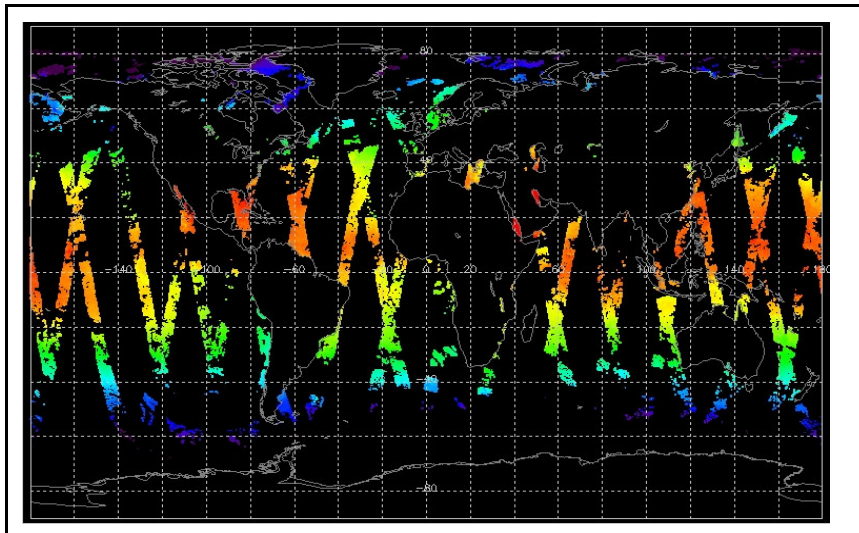

Browse Map

Map of browse products for: 26-Aug-06

Comments

Meteo Map

Map of meteo products for: 26-Aug-06

Comments

NB: METEO products are downloaded early morning, while their existence on the server is checked late morning which may explain inconsistencies between the above METEO map and the number of stated products