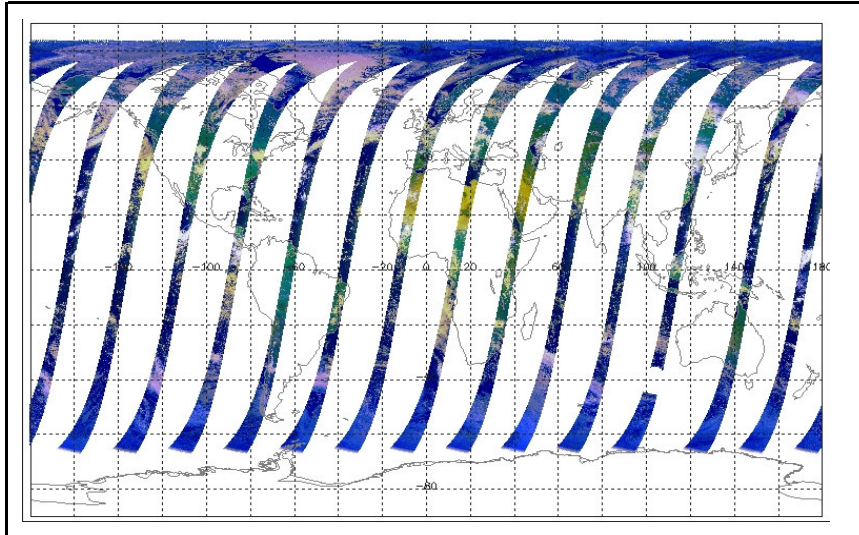

Browse Map

Map of browse products for: 26-Aug-06

Comments

Meteo Map

Map of meteo products for: 26-Aug-06