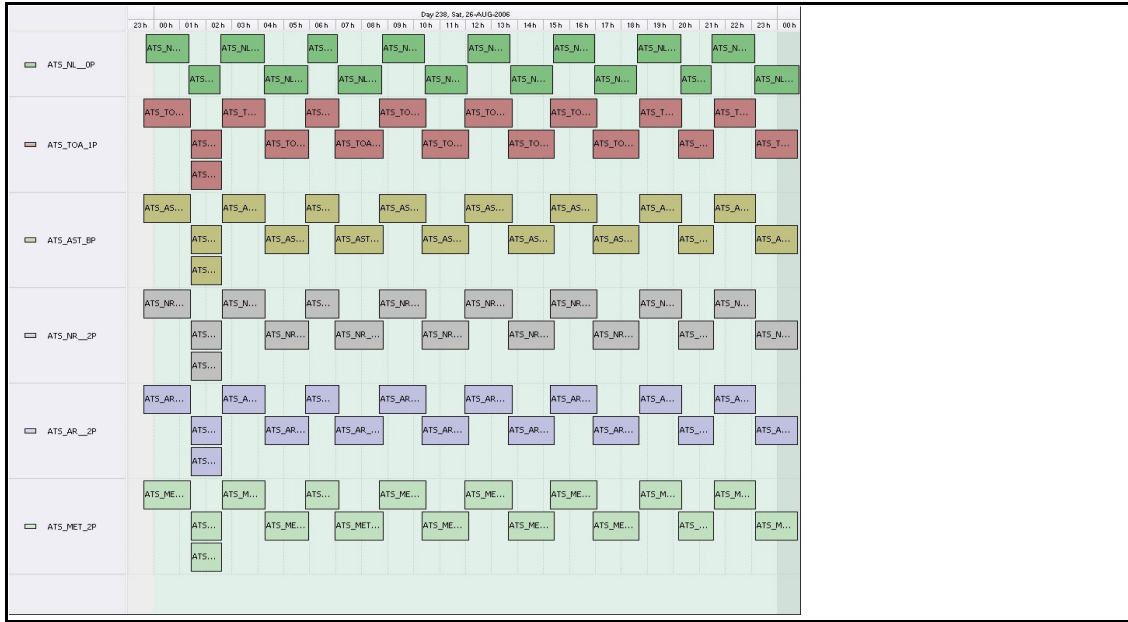

DPQC Daily Check of AATSR Data

26-Aug-06

DATA ACQUISITION DATE: 26-Aug-06
INSPECTION DATE: 29-Aug-06

--> Go to 'Product Generation' sheet to select date

Move Daily Maps

Previous Instrument Operational Events	
21-Aug-06	Nothing planned
22-Aug-06	Nothing planned
23-Aug-06	Nothing planned
24-Aug-06	Nothing planned
25-Aug-06	Nothing planned

Upcoming Instrument Operational Events	
26-Aug-06	Nothing planned
27-Aug-06	Nothing planned
28-Aug-06	Nothing planned
29-Aug-06	Nothing planned
30-Aug-06	Nothing planned

Daily Gantt Chart

Update

Comments: None

FLAGS

Meteo Products

Data acquisition date: 26-Aug-06 Inspection date: 29-Aug-06

Total # Products: 16
Server Availability: Nominal

Comments: None

Browse Products

Data acquisition date: 26-Aug-06 Inspection date: 29-Aug-06

Source: EDS

Comments: Orbits 23471 unavailable

FLAG

Instrument Health

Daily

List of all QA orbit summary files deposited on: 26-Aug-06

Orbit #	Acquired	Comments
23436	24-Aug-06	High Jitter
23437	24-Aug-06	High Jitter
23438	24-Aug-06	High Jitter
23439	24-Aug-06	High Jitter
23440	24-Aug-06	High Jitter
23455	25-Aug-06	High Jitter
23463	26-Aug-06	None
23464	26-Aug-06	None
23465	26-Aug-06	High Jitter
23466	26-Aug-06	High Jitter

FLAG
FLAG
FLAG
FLAG
FLAG

Daily status from the RAL EDS web-site on: 29-Aug-06

Current Instrument Status: Nominal
Envisat Platform Status: Nominal

FLAG
FLAG

Weekly

Latest version of the weekly RAL report on: 29-Aug-06

Out of date by: 15 days

Report Date: 14-Aug-06
Anomalies: Jitter: Slightly high on a few orbits.