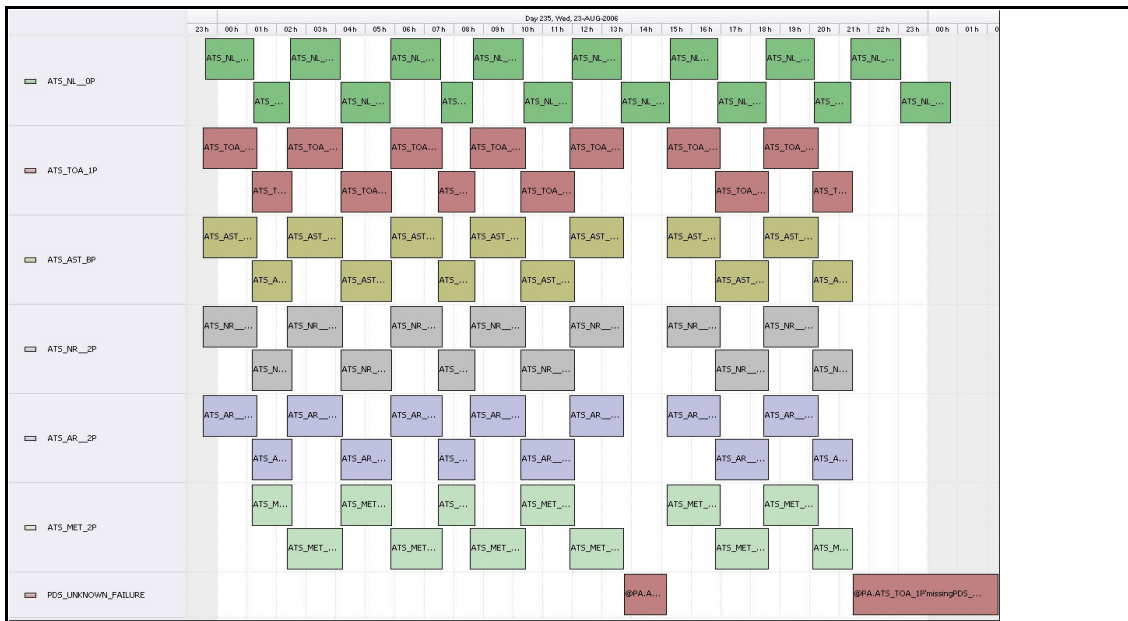

DPQC Daily Check of AATSR Data

23-Aug-06

DATA ACQUISITION DATE: 23-Aug-06
INSPECTION DATE: 24-Aug-06

Move Daily Maps

Previous Instrument Operational Events	
18-Aug-06	Nothing planned
19-Aug-06	Nothing planned
20-Aug-06	Nothing planned
21-Aug-06	Nothing planned
22-Aug-06	Nothing planned

Upcoming Instrument Operational Events	
23-Aug-06	Nothing planned
24-Aug-06	Nothing planned
25-Aug-06	Nothing planned
26-Aug-06	Nothing planned
27-Aug-06	Nothing planned

Daily Gantt Chart

Update

Comments: Missing L1 (#1,2) Data unknown cause

FLAGS

FLAG

Meteo Products

Data acquisition date: 23-Aug-06 Inspection date: 24-Aug-06

Total # Products: 11
Server Availability: Nominal

!!! <12 Orbit Files !!!

Comments: None

FLAG

Browse Products

Data acquisition date: 23-Aug-06 Inspection date: 24-Aug-06

Source: EDS

Comments: Orbits 23422/26 unavailable

FLAG

Instrument Health

Daily

List of all QA orbit summary files deposited on: 23-Aug-06

Daily status from the RAL EDS web-site on: 23-Aug-06

Current Instrument Status: Nominal
Envisat Platform Status: Nominal

Orbit #	Acquired	Comments
23395	21-Aug-06	None
23396	21-Aug-06	None
23397	21-Aug-06	High Jitter
23409	22-Aug-06	High Jitter
23410	22-Aug-06	None
23411	22-Aug-06	High Jitter
23412	22-Aug-06	None
23413	22-Aug-06	None
23414	22-Aug-06	High Jitter
23421	23-Aug-06	None
23422	23-Aug-06	None

FLAG

FLAG

FLAG

FLAG

Weekly

Latest version of the weekly RAL report on: 23-Aug-06

Out of date by: 9 days

Report Date: 14-Aug-06
Anomalies: Jitter: Slightly high on a few orbits.