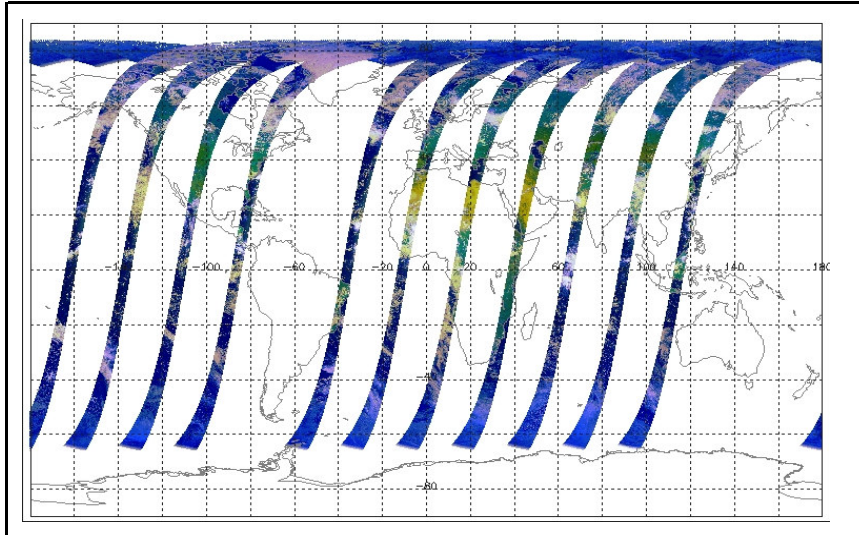

Browse Map

Map of browse products for: 23-Aug-06

Comments

Meteo Map

Map of meteo products for: 23-Aug-06