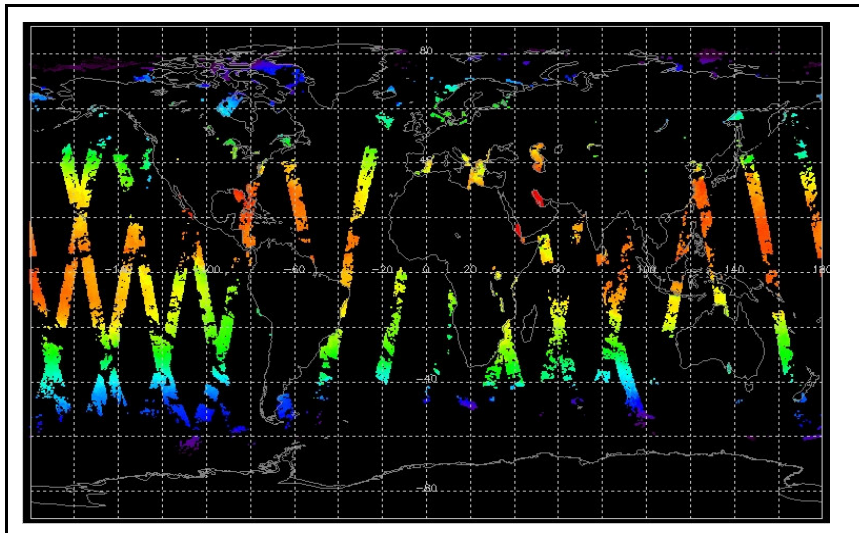

Report Date: 14-Aug-06
 Anomalies: Jitter: Slightly high on a few orbits.

Browse Map

Map of browse products for: 23-Aug-06

Comments

Meteo Map

Map of meteo products for: 23-Aug-06

Comments

NB: METEO products are downloaded early morning, while their existence on the server is checked late morning which may explain inconsistencies between the above METEO map and the number of stated products