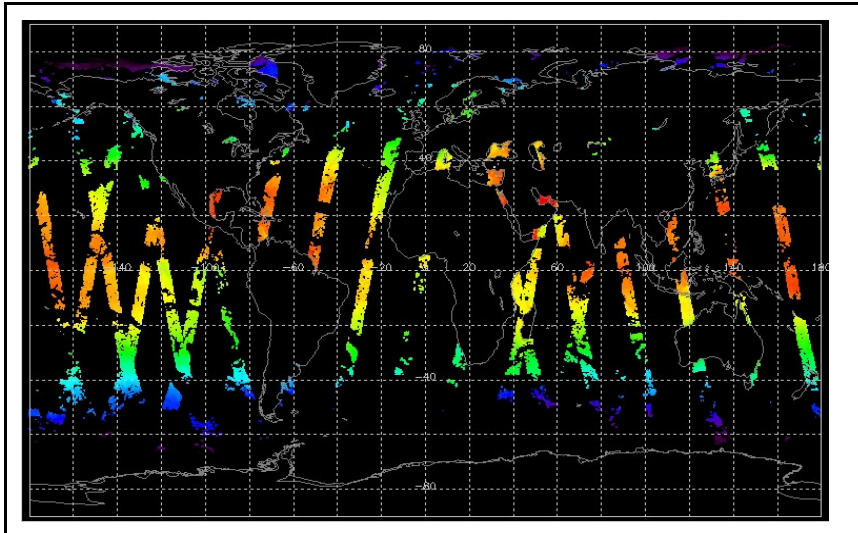

Report Date: 07-Aug-06
 Anomalies: Instrument Activities: AATSR returns to measurement mode at 1311h on Tuesday 08 August following resolution of the anomaly reported last week. Litter: Slightly high for ~ a day after the anomaly. Broadly nominal thereafter.

Browse Map

Map of browse products for: 21-Aug-06

Comments

Meteo Map

Map of meteo products for: 21-Aug-06

Comments

NB: METEO products are downloaded early morning, while their existence on the server is checked late morning which may explain inconsistencies between the above METEO map and the number of stated products