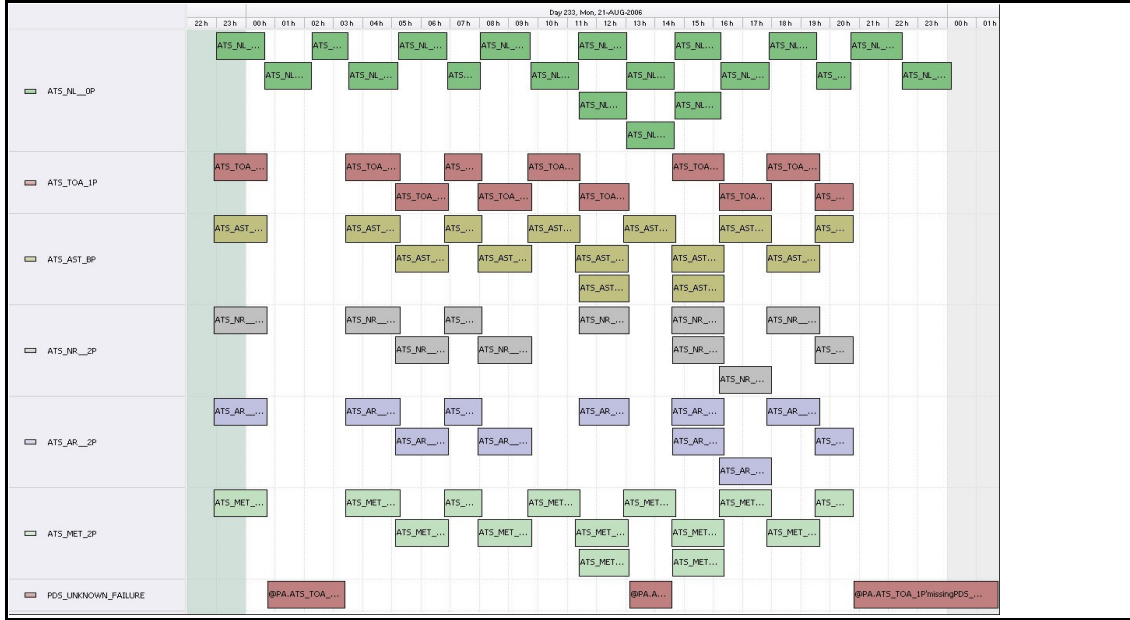

DPQC Daily Check of AATSR Data

21-Aug-06

DATA ACQUISITION DATE: 21-Aug-06
INSPECTION DATE: 22-Aug-06

--> Go to 'Product Generation' sheet to select date

Move Daily Maps

Previous Instrument Operational Events	
16-Aug-06	Nothing planned
17-Aug-06	Nothing planned
18-Aug-06	Nothing planned
19-Aug-06	Nothing planned
20-Aug-06	Nothing planned

Upcoming Instrument Operational Events	
21-Aug-06	Nothing planned
22-Aug-06	Nothing planned
23-Aug-06	Nothing planned
24-Aug-06	Nothing planned
25-Aug-06	Nothing planned

Daily Gantt Chart

Update

Comments: Missing L1 (#1,2,3) Data unknown cause

FLAGS

FLAG

Meteo Products

Data acquisition date: 21-Aug-06 Inspection date: 22-Aug-06

Total # Products: 14
Server Availability: Nominal

Comments: None

Browse Products

Data acquisition date: 21-Aug-06 Inspection date: 22-Aug-06

Source: EDS

Comments: Orbits 23385-9 unavailable

FLAG

Instrument Health

Daily

List of all QA orbit summary files deposited on: 21-Aug-06

Orbit #	Acquired	Comments
23381	20-Aug-06	None
23383	20-Aug-06	None
23384	20-Aug-06	None
23385	20-Aug-06	None
23392	21-Aug-06	None

Daily status from the RAL EDS web-site on: 21-Aug-06

Current Instrument Status: Nominal
Envisat Platform Status: Nominal

Weekly

Latest version of the weekly RAL report on: 21-Aug-06

Out of date by: 14 days

Report Date: 07-Aug-06
Anomalies: Instrument Activities: AATSR returns to measurement mode at 1311h on Tuesday 08 August following resolution of the anomaly reported last week. Litter: Slightly high for ~ a day after the anomaly. Broadly nominal thereafter.