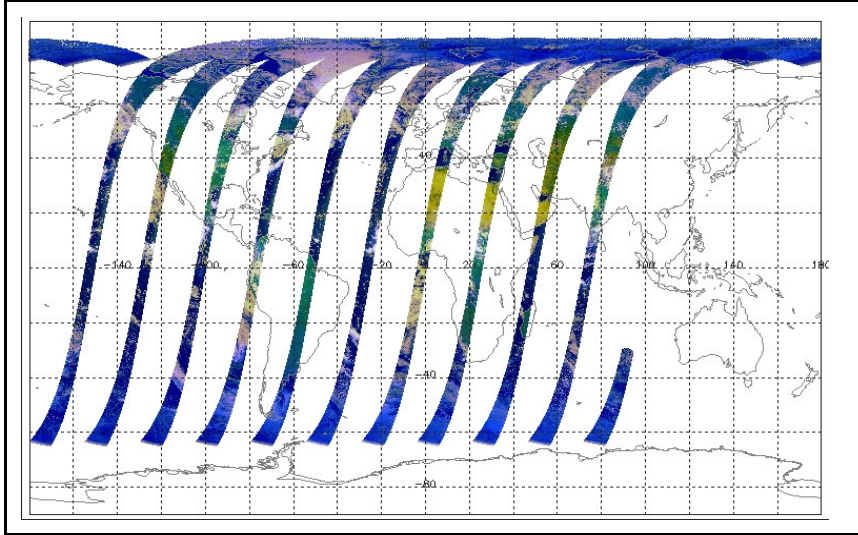

Browse Map

Map of browse products for: 21-Aug-06

Comments

Meteo Map

Map of meteo products for: 21-Aug-06