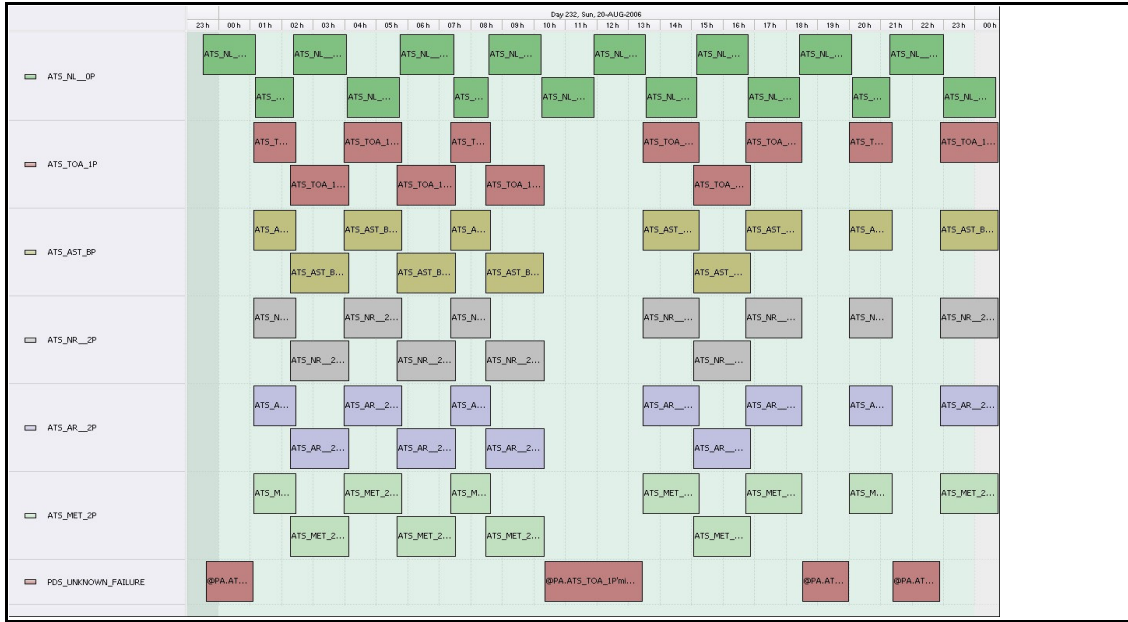

DPQC Daily Check of AATSR Data

20-Aug-06

DATA ACQUISITION DATE: 20-Aug-06
INSPECTION DATE: 21-Aug-06

--> Go to 'Product Generation' sheet to select date

Move Daily Maps

Previous Instrument Operational Events	
15-Aug-06	Nothing planned
16-Aug-06	Nothing planned
17-Aug-06	Nothing planned
18-Aug-06	Nothing planned
19-Aug-06	Nothing planned

Upcoming Instrument Operational Events	
20-Aug-06	Nothing planned
21-Aug-06	Nothing planned
22-Aug-06	Nothing planned
23-Aug-06	Nothing planned
24-Aug-06	Nothing planned

Daily Gantt Chart

Update

Comments: Missing L1 (#1,2,3,4) Data unknown cause

FLAGS

FLAG

Meteo Products

Data acquisition date: 20-Aug-06 Inspection date: 21-Aug-06

Total # Products: 11
Server Availability: Nominal

!!! <12 Orbit Files !!!

Comments: None

FLAG

Browse Products

Data acquisition date: 20-Aug-06 Inspection date: 21-Aug-06

Source: EDS

Comments: Orbits 23380/81 unavailable

FLAG

Instrument Health

Daily

List of all QA orbit summary files deposited on: 20-Aug-06

Orbit #	Acquired	Comments
23368	19-Aug-06	High Jitter
23370	19-Aug-06	None
23371	19-Aug-06	None
23378	20-Aug-06	None
23379	20-Aug-06	None
23380	20-Aug-06	None

FLAG

Daily status from the RAL EDS web-site on: 21-Aug-06

Current Instrument Status: Nominal
Envisat Platform Status: Nominal

Weekly

Latest version of the weekly RAL report on: 21-Aug-06

Out of date by: 14 days

Report Date: 07-Aug-06
Anomalies: Instrument Activities: AATSR returns to measurement mode at 1311h on Tuesday 08 August following resolution of the anomaly reported last week. Jitter: Slightly high for ~ a day after the anomaly. Broadly nominal thereafter.