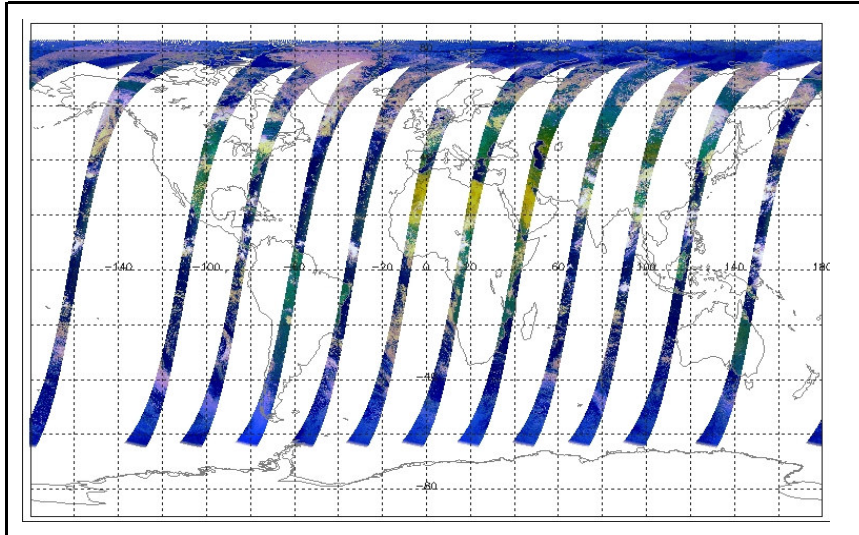

Browse Map

Map of browse products for: 20-Aug-06

Comments

Meteo Map

Map of meteo products for: 20-Aug-06