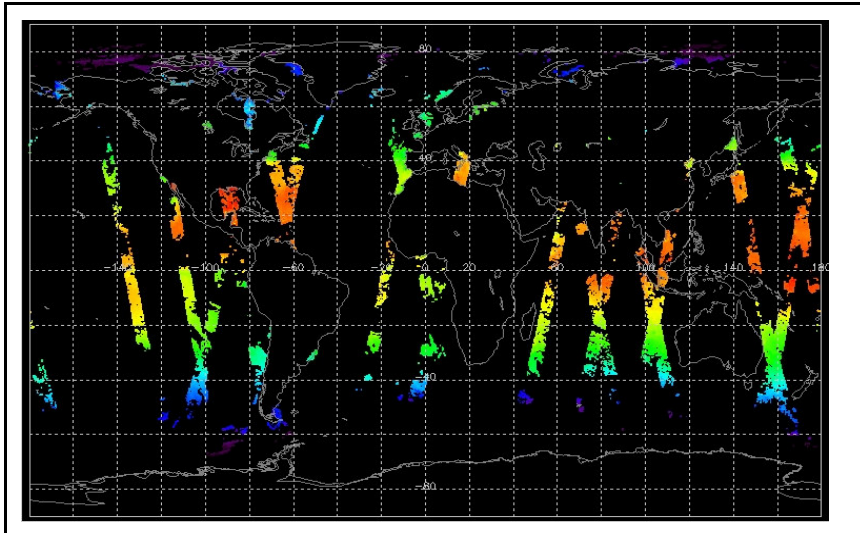

Browse Map

Map of browse products for: 19-Aug-06

Comments

Meteo Map

Map of meteo products for: 19-Aug-06

Comments

NB: METEO products are downloaded early morning, while their existence on the server is checked late morning which may explain inconsistencies between the above METEO map and the number of stated products