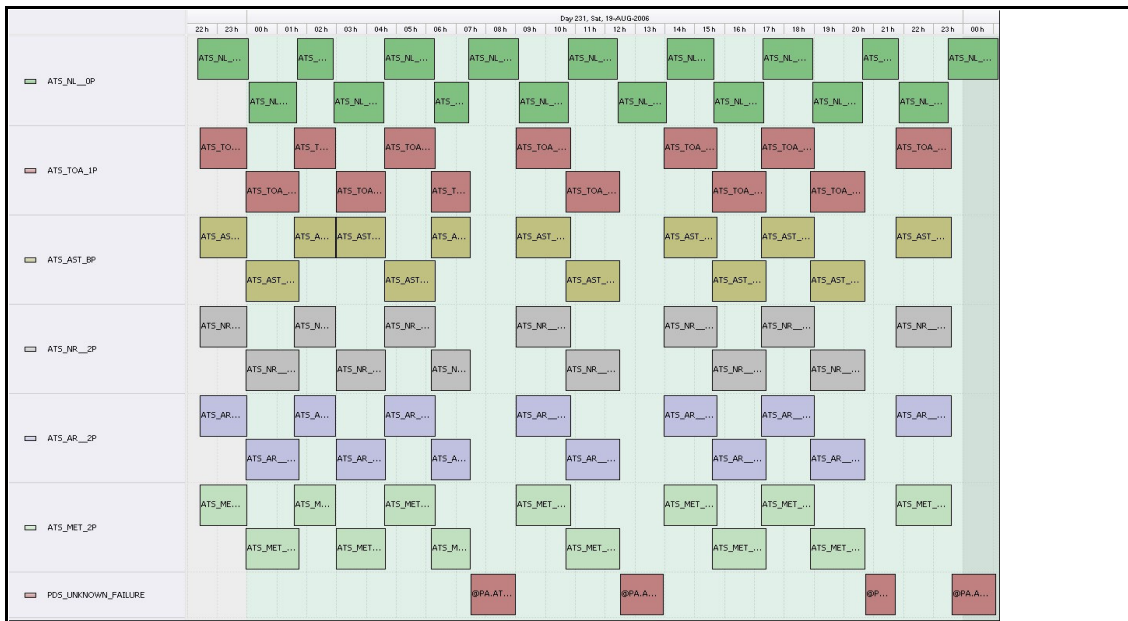

DPQC Daily Check of AATSR Data

19-Aug-06

DATA ACQUISITION DATE: 19-Aug-06
INSPECTION DATE: 21-Aug-06

--> Go to 'Product Generation' sheet to select date

Move Daily Maps

Previous Instrument Operational Events	
14-Aug-06	Nothing planned
15-Aug-06	Nothing planned
16-Aug-06	Nothing planned
17-Aug-06	Nothing planned
18-Aug-06	Nothing planned

Upcoming Instrument Operational Events	
19-Aug-06	Nothing planned
20-Aug-06	Nothing planned
21-Aug-06	Nothing planned
22-Aug-06	Nothing planned
23-Aug-06	Nothing planned

Daily Gantt Chart

Update

Comments: Missing L1 (#1,2,3,4) Data unknown cause

FLAGS

FLAG

Meteo Products

Data acquisition date: 19-Aug-06 Inspection date: 21-Aug-06

Total # Products: 11
Server Availability: Nominal

!!! <12 Orbit Files !!!

Comments: None

FLAG

Browse Products

Data acquisition date: 19-Aug-06 Inspection date: 21-Aug-06

Source: EDS

Comments: Orbits 23361/62/64/67 unavailable

FLAG

Instrument Health

Daily

List of all QA orbit summary files deposited on: 19-Aug-06

Orbit #	Acquired	Comments
23353	18-Aug-06	None
23354	18-Aug-06	None
23355	18-Aug-06	None
23356	18-Aug-06	None
23357	18-Aug-06	None
23363	19-Aug-06	None
23364	19-Aug-06	None
23365	19-Aug-06	None
23366	19-Aug-06	None

Daily status from the RAL EDS web-site on: 21-Aug-06

Current Instrument Status: Nominal
Envisat Platform Status: Nominal

Weekly

Latest version of the weekly RAL report on: 21-Aug-06

Out of date by: 14 days

Report Date: 07-Aug-06
Anomalies: Instrument Activities: AATSR returns to measurement mode at 1311h on Tuesday 08 August following resolution of the anomaly reported last week.
Litter: Slightly high for ~ a day after the anomaly. Broadly nominal thereafter.