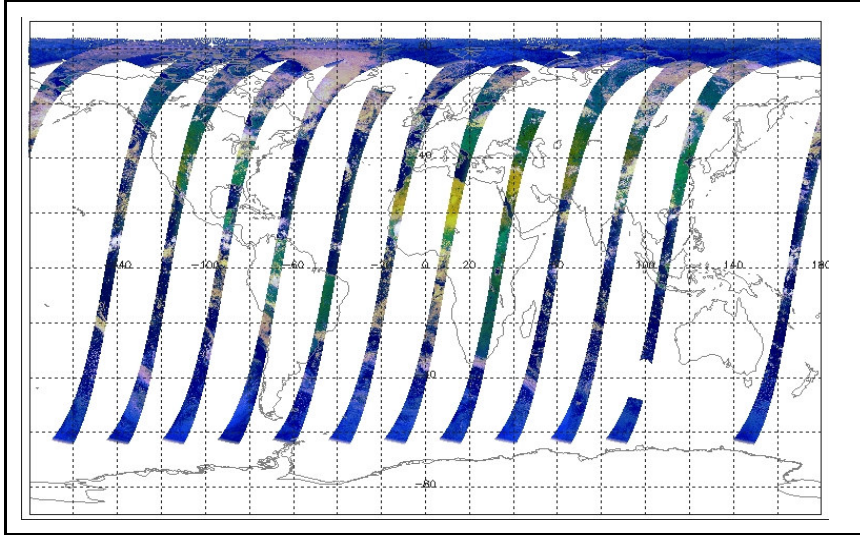

Browse Map

Map of browse products for: 19-Aug-06

Comments

Meteo Map

Map of meteo products for: 19-Aug-06