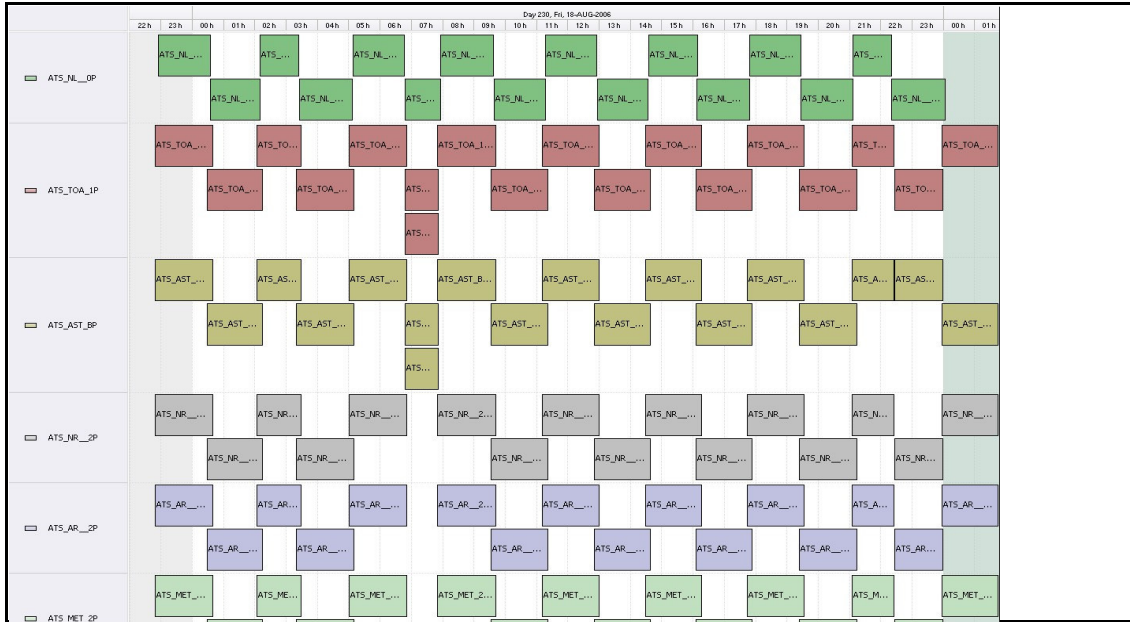

DPQC Daily Check of AATSR Data

18-Aug-06

DATA ACQUISITION DATE: 18-Aug-06
INSPECTION DATE: 21-Aug-06

--> Go to 'Product Generation' sheet to select date

Move Daily Maps

Previous Instrument Operational Events	
13-Aug-06	Nothing planned
14-Aug-06	Nothing planned
15-Aug-06	Nothing planned
16-Aug-06	Nothing planned
17-Aug-06	Nothing planned

Upcoming Instrument Operational Events	
18-Aug-06	Nothing planned
19-Aug-06	Nothing planned
20-Aug-06	Nothing planned
21-Aug-06	Nothing planned
22-Aug-06	Nothing planned

Daily Gantt Chart

Update

Comments: None

FLAGS

Meteo Products

Data acquisition date: 18-Aug-06 Inspection date: 21-Aug-06

Total # Products: 15
Server Availability: Nominal

Comments: None

Browse Products

Data acquisition date: 18-Aug-06 Inspection date: 21-Aug-06

Source: EDS

Comments: None

Instrument Health

Daily

List of all QA orbit summary files deposited on: 18-Aug-06

Orbit #	Acquired	Comments
23337	17-Aug-06	None
23338	17-Aug-06	None
23339	17-Aug-06	None
23340	17-Aug-06	None
23341	17-Aug-06	None
23342	17-Aug-06	None
23349	18-Aug-06	None
23351	18-Aug-06	None

Daily status from the RAL EDS web-site on: 18-Aug-06

Current Instrument Status: Nominal
Envisat Platform Status: Nominal

Weekly

Latest version of the weekly RAL report on: 18-Aug-06

Out of date by: 11 days

Report Date: 07-Aug-06
Anomalies: Instrument Activities: AATSR returns to measurement mode at 1311h on Tuesday 08 August following resolution of the anomaly reported last week.
Note: Slightly high for ~ a day after the anomaly. Broadly nominal thereafter.