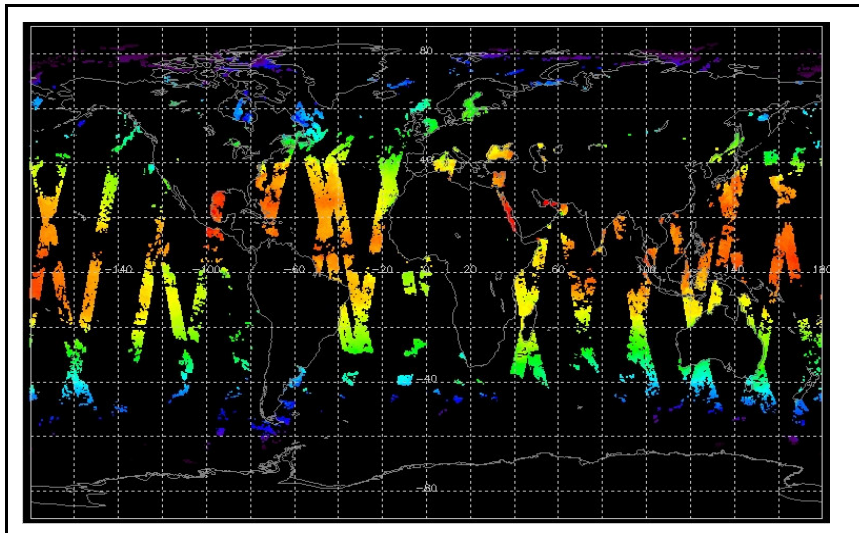

Browse Map

Map of browse products for: 18-Aug-06

Comments

Meteo Map

Map of meteo products for: 18-Aug-06

Comments

NB: METEO products are downloaded early morning, while their existence on the server is checked late morning which may explain inconsistencies between the above METEO map and the number of stated products