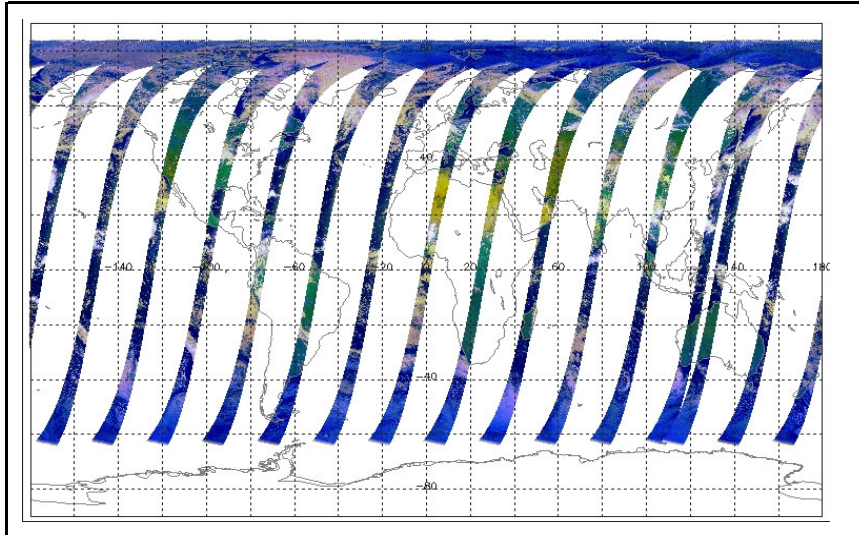

Browse Map

Map of browse products for: 18-Aug-06

Comments

Meteo Map

Map of meteo products for: 18-Aug-06