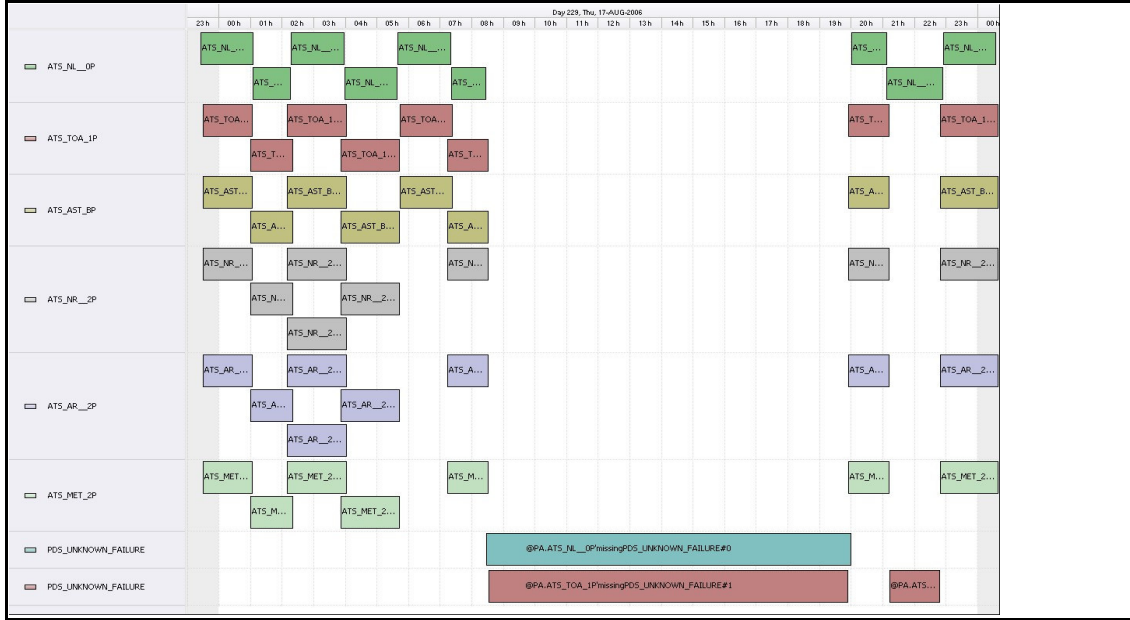

DPQC Daily Check of AATSR Data

17-Aug-06

DATA ACQUISITION DATE: 17-Aug-06
INSPECTION DATE: 18-Aug-06

--> Go to 'Product Generation' sheet to select date

Move Daily Maps

Previous Instrument Operational Events	
12-Aug-06	Nothing planned
13-Aug-06	Nothing planned
14-Aug-06	Nothing planned
15-Aug-06	Nothing planned
16-Aug-06	Nothing planned

Upcoming Instrument Operational Events	
17-Aug-06	Nothing planned
18-Aug-06	Nothing planned
19-Aug-06	Nothing planned
20-Aug-06	Nothing planned
21-Aug-06	Nothing planned

Daily Gantt Chart

Update

Comments: Missing L0 (#1) and L1 (#1,2) Data unknown cause

FLAGS

FLAG

Meteo Products

Data acquisition date: 17-Aug-06 Inspection date: 18-Aug-06

Total # Products: 10
Server Availability: Nominal

!!! <12 Orbit Files !!!

Comments: None

FLAG

Browse Products

Data acquisition date: 17-Aug-06 Inspection date: 18-Aug-06

Source: EDS

Comments: Orbits 23334/39/40 unavailable

FLAG

Instrument Health

Daily

List of all QA orbit summary files deposited on: 17-Aug-06

Orbit #	Acquired	Comments
23323	16-Aug-06	None
23324	16-Aug-06	None
23325	16-Aug-06	High Jitter
23326	16-Aug-06	High Jitter
23327	16-Aug-06	None
23328	16-Aug-06	None
23335	17-Aug-06	None
23336	17-Aug-06	None

FLAG

FLAG

Daily status from the RAL EDS web-site on: 17-Aug-06

Current Instrument Status: Nominal
Envisat Platform Status: Nominal

Weekly

Latest version of the weekly RAL report on: 17-Aug-06

Out of date by: 10 days

Report Date: 07-Aug-06
Anomalies: Instrument Activities: AATSR returns to measurement mode at 1311h on Tuesday 08 August following resolution of the anomaly reported last week. Jitter: Slightly high for ~ a day after the anomaly. Broadly nominal thereafter.