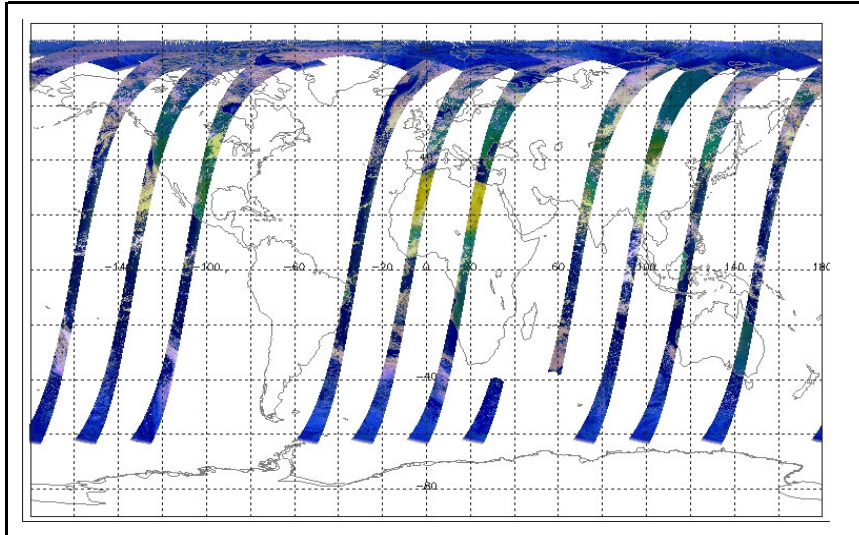

Browse Map

Map of browse products for: 17-Aug-06

Comments

Meteo Map

Map of meteo products for: 17-Aug-06