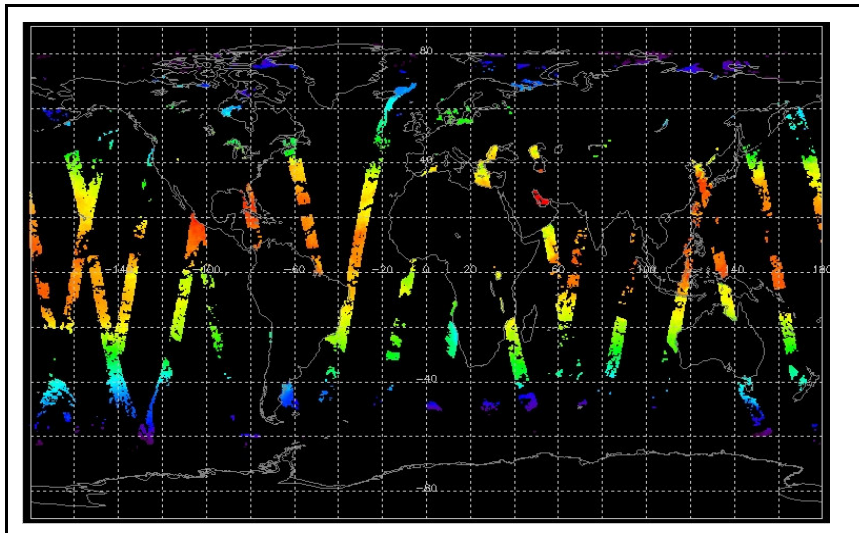

Browse Map

Map of browse products for: 17-Aug-06

Comments

Meteo Map

Map of meteo products for: 17-Aug-06

Comments

NB: METEO products are downloaded early morning, while their existence on the server is checked late morning which may explain inconsistencies between the above METEO map and the number of stated products