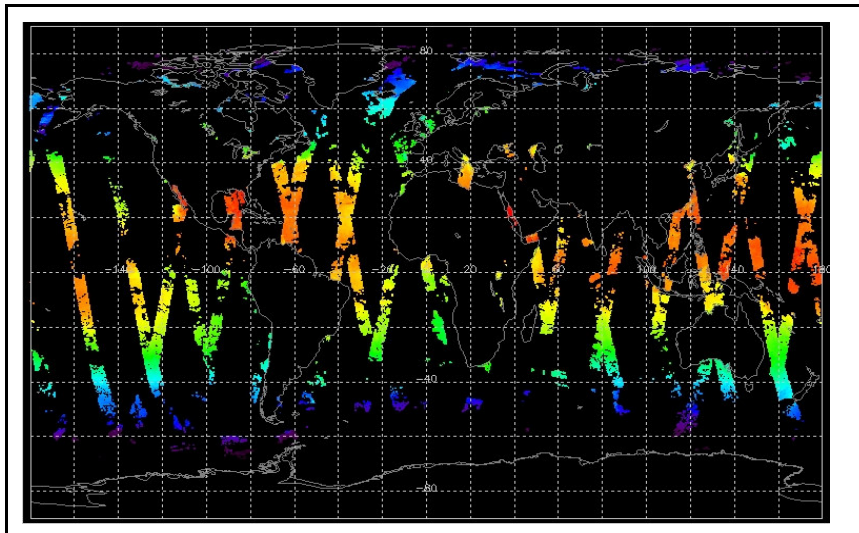

Browse Map

Map of browse products for: 16-Aug-06

Comments

Meteo Map

Map of meteo products for: 16-Aug-06

Comments

NB: METEO products are downloaded early morning, while their existence on the server is checked late morning which may explain inconsistencies between the above METEO map and the number of stated products