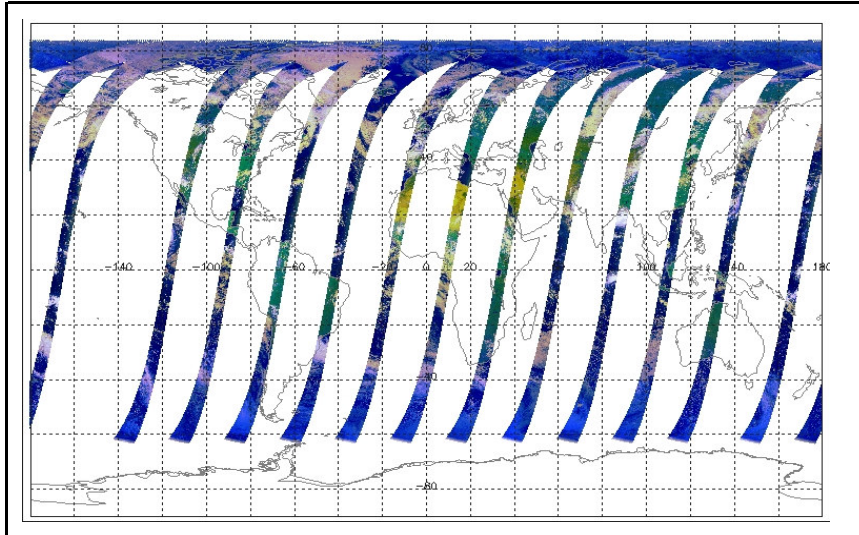

Browse Map

Map of browse products for: 16-Aug-06

Comments

Meteo Map

Map of meteo products for: 16-Aug-06