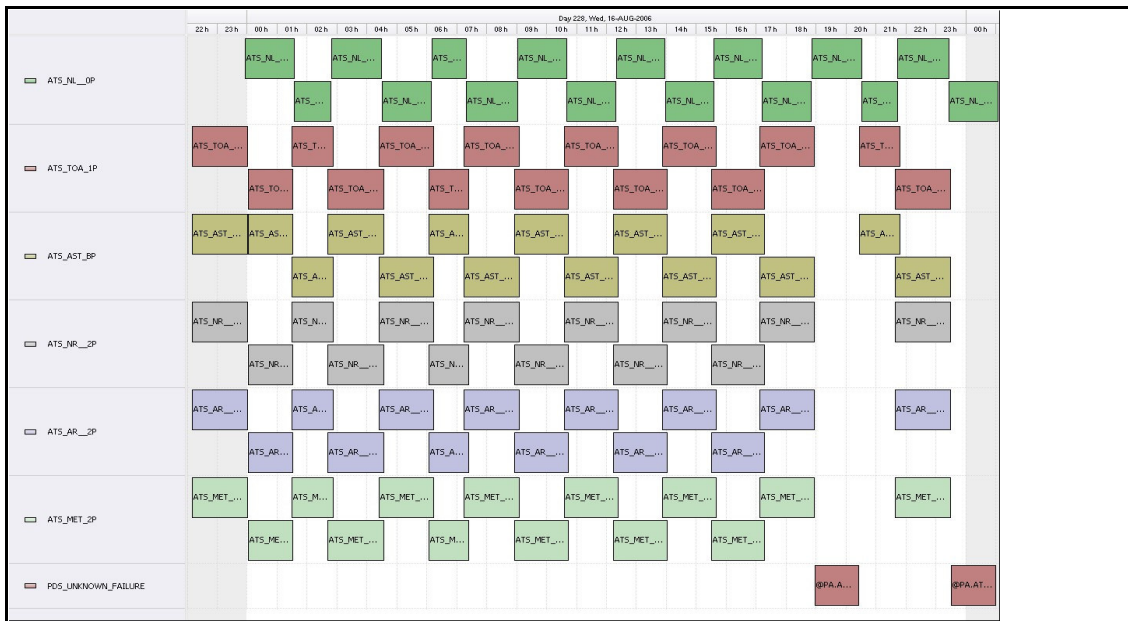

DPQC Daily Check of AATSR Data

16-Aug-06

DATA ACQUISITION DATE: 16-Aug-06
INSPECTION DATE: 17-Aug-06

Move Daily Maps

Previous Instrument Operational Events	
11-Aug-06	Nothing planned
12-Aug-06	Nothing planned
13-Aug-06	Nothing planned
14-Aug-06	Nothing planned
15-Aug-06	Nothing planned

Upcoming Instrument Operational Events	
16-Aug-06	Nothing planned
17-Aug-06	Nothing planned
18-Aug-06	Nothing planned
19-Aug-06	Nothing planned
20-Aug-06	Nothing planned

Daily Gantt Chart

Update

Comments: Missing L1 (#1,2) Data unknown cause

FLAGS

FLAG

Meteo Products

Data acquisition date: 16-Aug-06 Inspection date: 17-Aug-06

Total # Products: 13
Server Availability: Nominal

Comments: None

Browse Products

Data acquisition date: 16-Aug-06 Inspection date: 17-Aug-06

Source: EDS

Comments: Orbit 23328 unavailable

FLAG

Instrument Health

Daily

List of all QA orbit summary files deposited on: 16-Aug-06

Orbit #	Acquired	Comments
23310	15-Aug-06	None
23311	15-Aug-06	High Jitter
23312	15-Aug-06	High Jitter
23313	15-Aug-06	High Jitter
23314	15-Aug-06	None
23320	16-Aug-06	None
23321	16-Aug-06	None
23322	16-Aug-06	None

FLAG
FLAG
FLAG

Daily status from the RAL EDS web-site on: 16-Aug-06

Current Instrument Status: Nominal
Envisat Platform Status: Nominal

Weekly

Latest version of the weekly RAL report on: 16-Aug-06

Out of date by: 9 days

Report Date: 07-Aug-06
Anomalies: Instrument Activities: AATSR returns to measurement mode at 1311h on Tuesday 08 August following resolution of the anomaly reported last week. Jitter: Slightly high for ~ a day after the anomaly. Broadly nominal thereafter.