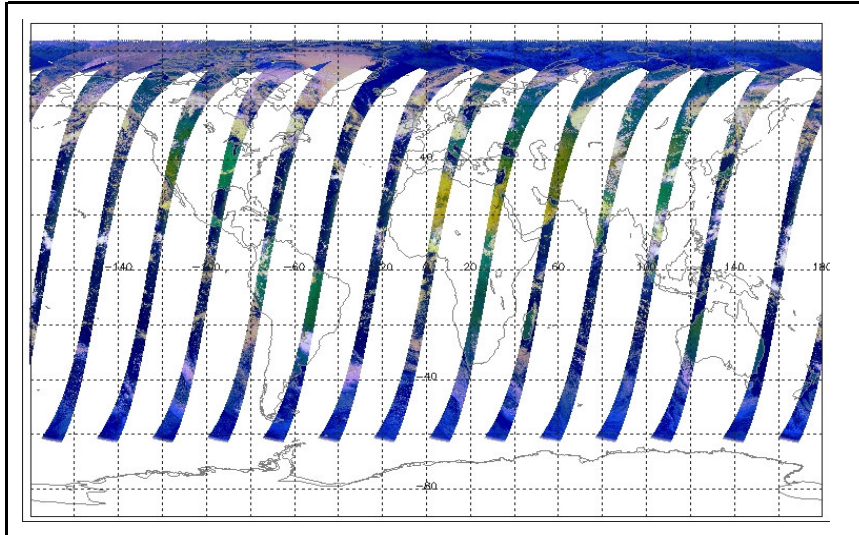

Browse Map

Map of browse products for: 15-Aug-06

Comments

Meteo Map

Map of meteo products for: 15-Aug-06