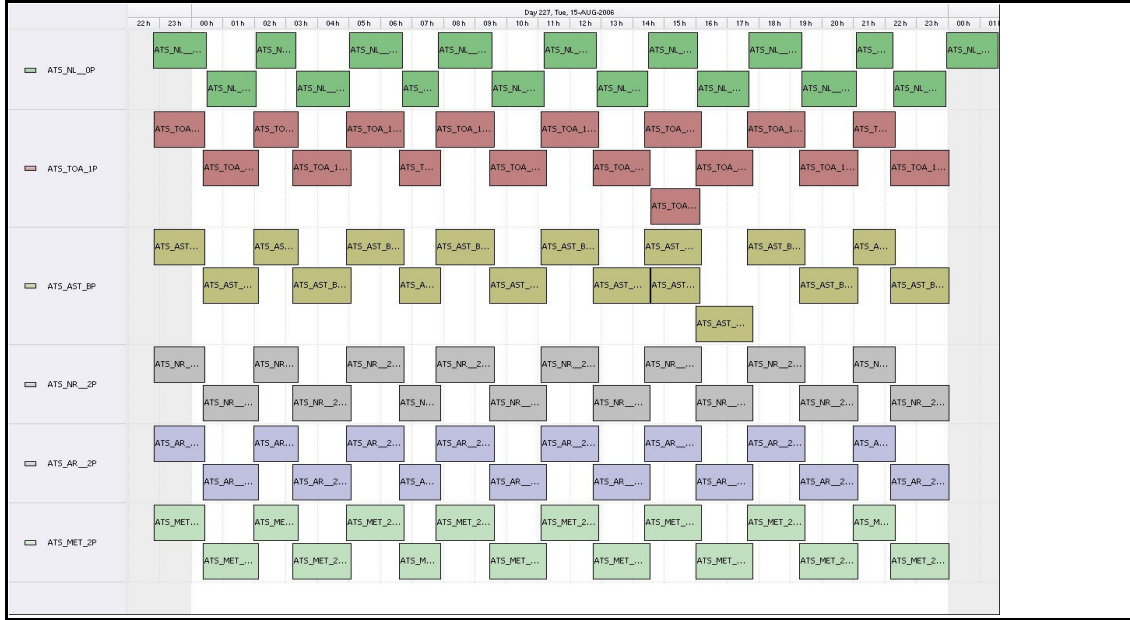

DPQC Daily Check of AATSR Data

15-Aug-06

DATA ACQUISITION DATE: 15-Aug-06
INSPECTION DATE: 16-Aug-06

--> Go to 'Product Generation' sheet to select date

Move Daily Maps

Previous Instrument Operational Events	
10-Aug-06	Nothing planned
11-Aug-06	Nothing planned
12-Aug-06	Nothing planned
13-Aug-06	Nothing planned
14-Aug-06	Nothing planned

Upcoming Instrument Operational Events	
15-Aug-06	Nothing planned
16-Aug-06	Nothing planned
17-Aug-06	Nothing planned
18-Aug-06	Nothing planned
19-Aug-06	Nothing planned

Daily Gantt Chart

Update

Comments: None

FLAGS

Meteo Products

Data acquisition date: 15-Aug-06 Inspection date: 16-Aug-06

Total # Products: 15
Server Availability: Nominal

Comments: None

Browse Products

Data acquisition date: 15-Aug-06 Inspection date: 16-Aug-06

Source: EDS

Comments: Orbit 23314 unavailable

FLAG

Instrument Health

Daily

List of all QA orbit summary files deposited on: 15-Aug-06

Orbit #	Acquired	Comments
23295	14-Aug-06	None
23296	14-Aug-06	None
23297	14-Aug-06	None
23298	14-Aug-06	None
23299	14-Aug-06	High Jitter
23306	15-Aug-06	None
23307	15-Aug-06	None
23308	15-Aug-06	None
23309	15-Aug-06	None

FLAG

Daily status from the RAL EDS web-site on: 15-Aug-06

Current Instrument Status: Nominal
Envisat Platform Status: Nominal

Weekly

Latest version of the weekly RAL report on: 15-Aug-06

Out of date by: -5106 days

Report Date: 07-Aug-20
Anomalies: Instrument Activities: AATSR returns to measurement mode at 1311h on Tuesday 08 August following resolution of the anomaly reported last week. Jitter: Slightly high for ~ a day after the anomaly. Broadly nominal thereafter.