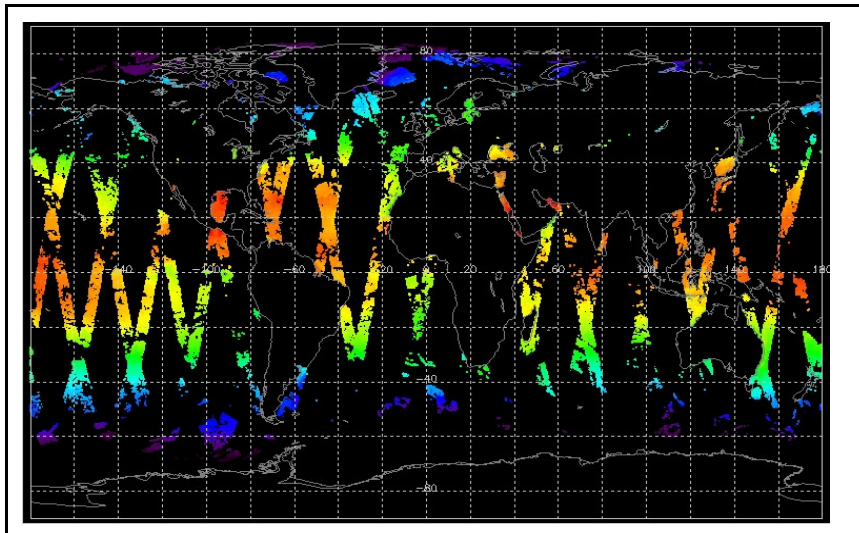

Browse Map

Map of browse products for: 15-Aug-06

Comments

Meteo Map

Map of meteo products for: 15-Aug-06

Comments

NB: METEO products are downloaded early morning, while their existence on the server is checked late morning which may explain inconsistencies between the above METEO map and the number of stated products