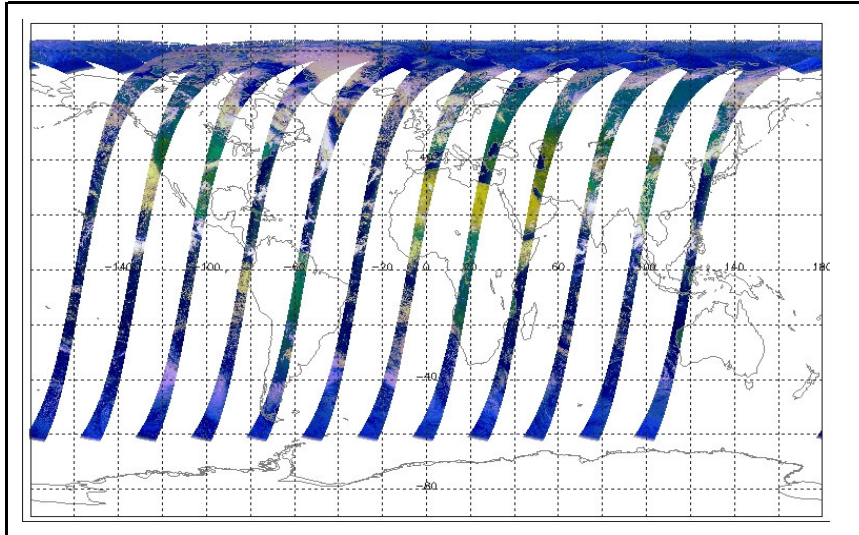

Browse Map

Map of browse products for: 14-Aug-06

Comments

Meteo Map

Map of meteo products for: 14-Aug-06