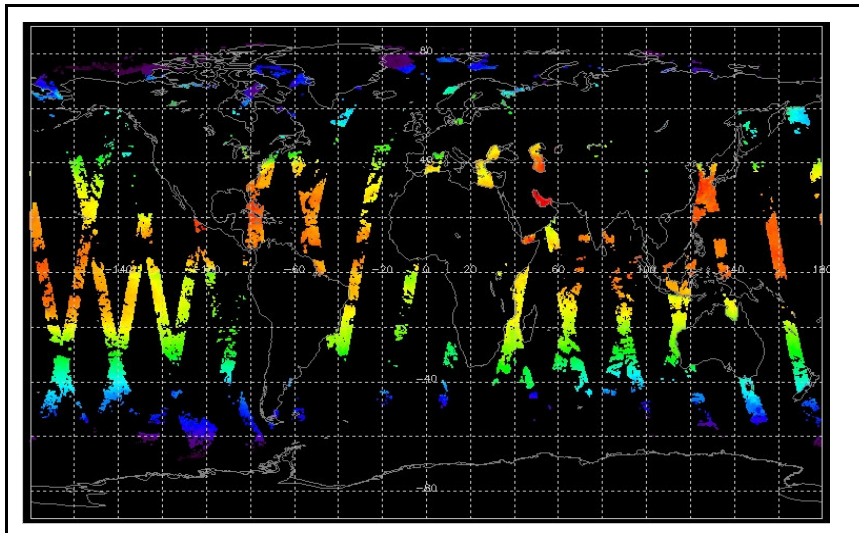

Browse Map

Map of browse products for: 14-Aug-06

Comments

Meteo Map

Map of meteo products for: 14-Aug-06

Comments

NB: METEO products are downloaded early morning, while their existence on the server is checked late morning which may explain inconsistencies between the above METEO map and the number of stated products