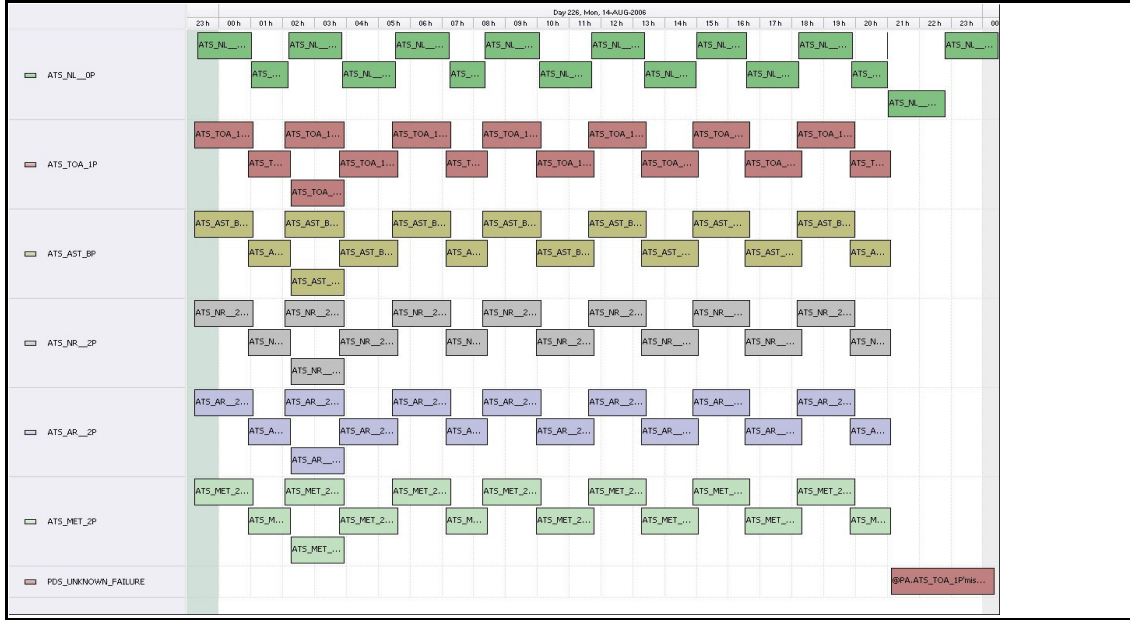

DPQC Daily Check of AATSR Data

14-Aug-06

DATA ACQUISITION DATE: 14-Aug-06
INSPECTION DATE: 15-Aug-06

--> Go to 'Product Generation' sheet to select date

Move Daily Maps

Previous Instrument Operational Events	
09-Aug-06	Nothing planned
10-Aug-06	Nothing planned
11-Aug-06	Nothing planned
12-Aug-06	Nothing planned
13-Aug-06	Nothing planned

Upcoming Instrument Operational Events	
14-Aug-06	Nothing planned
15-Aug-06	Nothing planned
16-Aug-06	Nothing planned
17-Aug-06	Nothing planned
18-Aug-06	Nothing planned

Daily Gantt Chart

Update

Comments: None

FLAGS

Meteo Products

Data acquisition date: 14-Aug-06 Inspection date: 15-Aug-06

Total # Products: 14
Server Availability: Nominal

Comments: None

Browse Products

Data acquisition date: 14-Aug-06 Inspection date: 15-Aug-06

Source: EDS

Comments: Orbit 23290 unavailable

FLAG

Instrument Health

Daily

List of all QA orbit summary files deposited on: 14-Aug-06

Orbit #	Acquired	Comments
23281	13-Aug-06	CRC errors
23282	13-Aug-06	None
23283	13-Aug-06	None
23284	13-Aug-06	None
23285	13-Aug-06	None
23292	14-Aug-06	None
23293	14-Aug-06	None
23294	14-Aug-06	None

FLAG

Daily status from the RAL EDS web-site on: 14-Aug-06

Current Instrument Status: Nominal
Envisat Platform Status: Nominal

Weekly

Latest version of the weekly RAL report on: 14-Aug-06

Out of date by: 14 days

Report Date: 31-Jul-06
Anomalies: AATSR in RESET/WAIT from 0125h Friday 04 August. Problem under investigation. Forthcoming Activities: Restoring nominal operations as soon as possible. Problems/Issues/Concerns: Understanding the instrument anomaly. All indicators measured show performance as nominal prior to the anomaly.