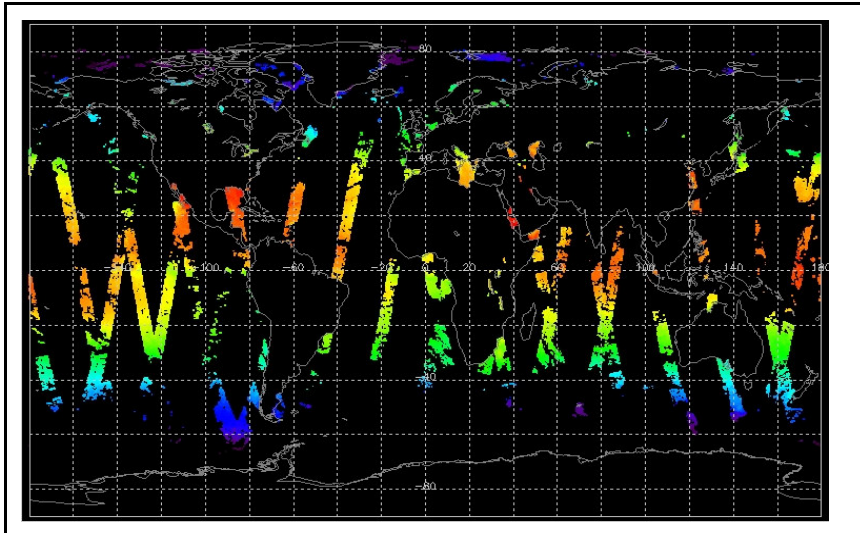

Browse Map

Map of browse products for: 13-Aug-06

Comments

Meteo Map

Map of meteo products for: 13-Aug-06

Comments

NB: METEO products are downloaded early morning, while their existence on the server is checked late morning which may explain inconsistencies between the above METEO map and the number of stated products