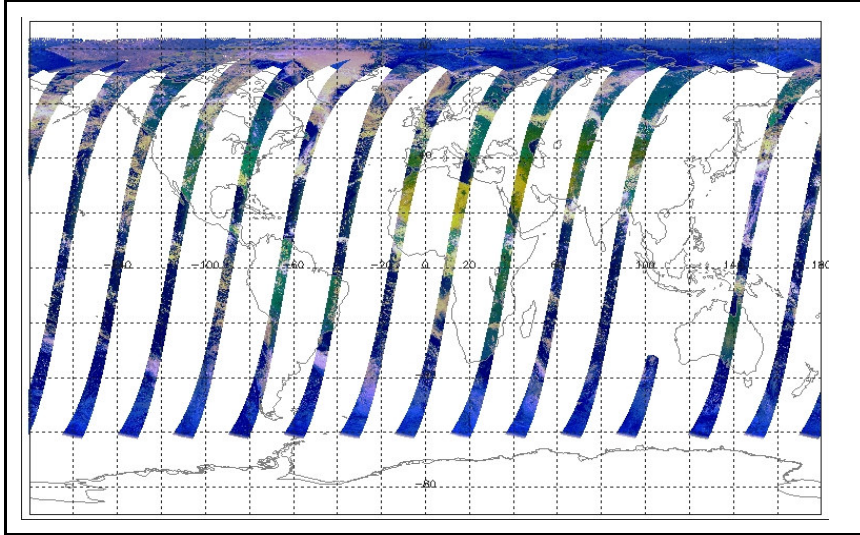

Browse Map

Map of browse products for: 13-Aug-06

Comments

Meteo Map

Map of meteo products for: 13-Aug-06