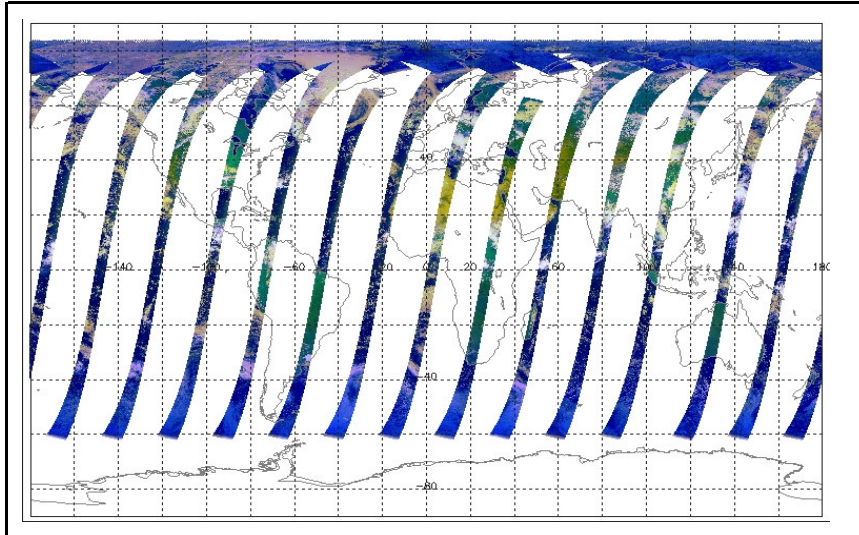

Browse Map

Map of browse products for: 12-Aug-06

Comments

Meteo Map

Map of meteo products for: 12-Aug-06