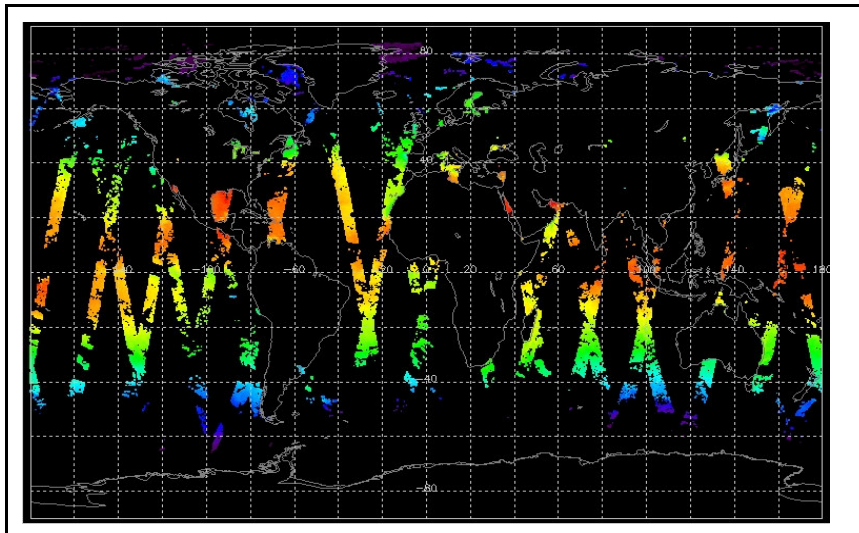

Browse Map

Map of browse products for: 12-Aug-06

Comments

Meteo Map

Map of meteo products for: 12-Aug-06

Comments

NB: METEO products are downloaded early morning, while their existence on the server is checked late morning which may explain inconsistencies between the above METEO map and the number of stated products