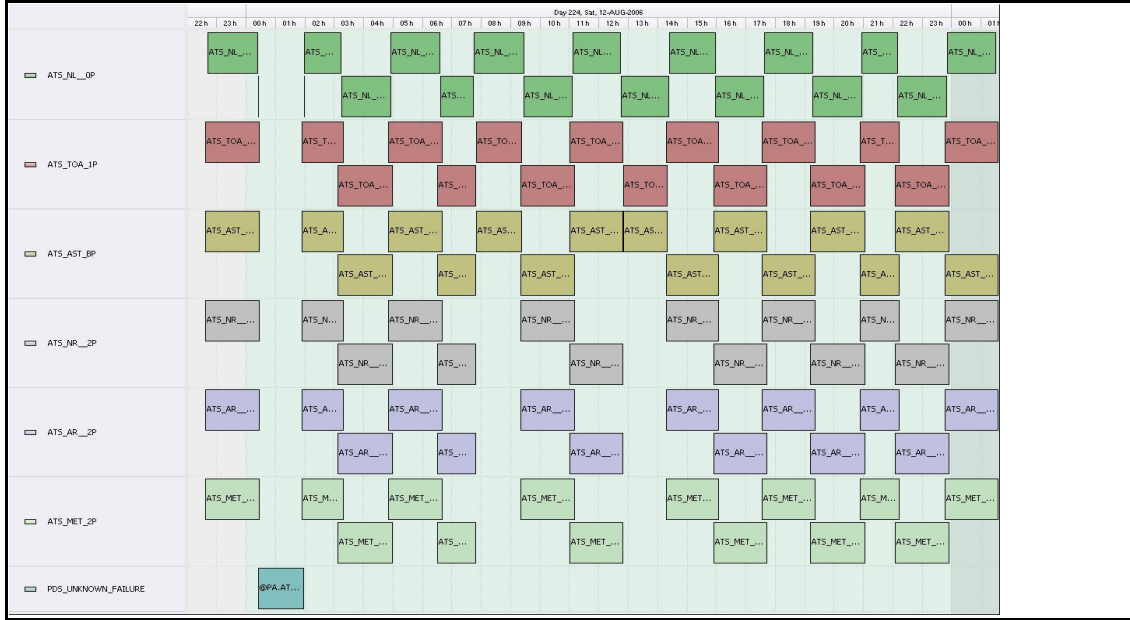

DPQC Daily Check of AATSR Data

12-Aug-06

DATA ACQUISITION DATE: 12-Aug-06
INSPECTION DATE: 14-Aug-06

--> Go to 'Product Generation' sheet to select date

Move Daily Maps

Previous Instrument Operational Events	
07-Aug-06	AATSR in Reset/Wait
08-Aug-06	AATSR back to measurement (13:10:49.00 UTC)
09-Aug-06	Nothing planned
10-Aug-06	Nothing planned
11-Aug-06	Nothing planned

Upcoming Instrument Operational Events	
12-Aug-06	Nothing planned
13-Aug-06	Nothing planned
14-Aug-06	Nothing planned
15-Aug-06	Nothing planned
16-Aug-06	Nothing planned

Daily Gantt Chart

Update

Comments: Missing L0 (#1) data unknown cause

FLAGS

FLAG

Meteo Products

Data acquisition date: 12-Aug-06 Inspection date: 14-Aug-06

Total # Products: 13
Server Availability: Nominal

Comments: None

Browse Products

Data acquisition date: 12-Aug-06 Inspection date: 14-Aug-06

Source: EDS

Comments: Orbit 23264 unavailable

FLAG

Instrument Health

Daily

List of all QA orbit summary files deposited on: 12-Aug-06

Orbit #	Acquired	Comments
23253	11-Aug-06	None
23254	11-Aug-06	None
23256	11-Aug-06	None
23263	12-Aug-06	None
23264	12-Aug-06	None

Daily status from the RAL EDS web-site on: 14-Aug-06

Current Instrument Status: Nominal
Envisat Platform Status: Nominal

Weekly

Latest version of the weekly RAL report on: 14-Aug-06

Out of date by: 14 days

Report Date: 31-Jul-06
Anomalies: AATSR in RESET/WAIT from 01:25h Friday 04 August. Problem under investigation. Forthcoming Activities: Restoring nominal operations as soon as possible. Problems/Issues/Concerns: Understanding the instrument anomaly. All indicators measured show performance as nominal prior to the anomaly.