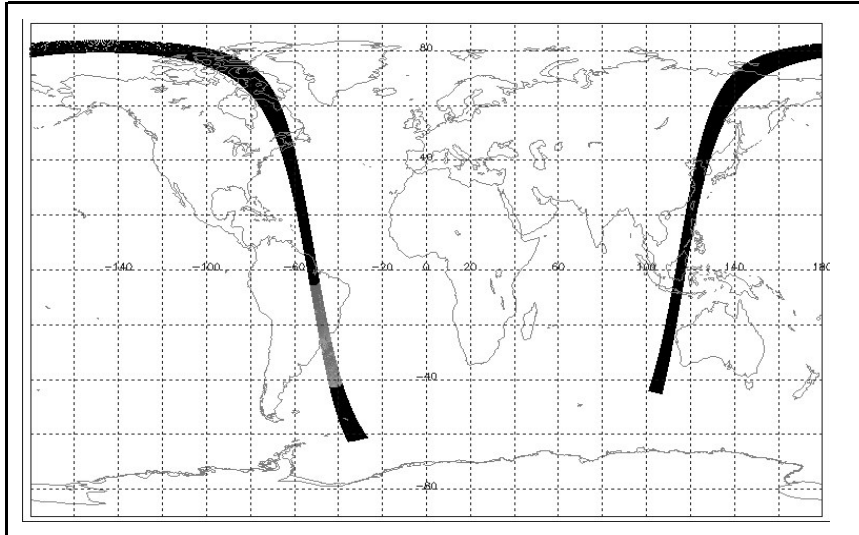

Browse Map

Map of browse products for: 04-Aug-06

Comments AATSR instrument was switched into Reset/Wait mode by the Payload Module Computer at 01.25.30 UTC

Meteo Map

Map of meteo products for: 04-Aug-06