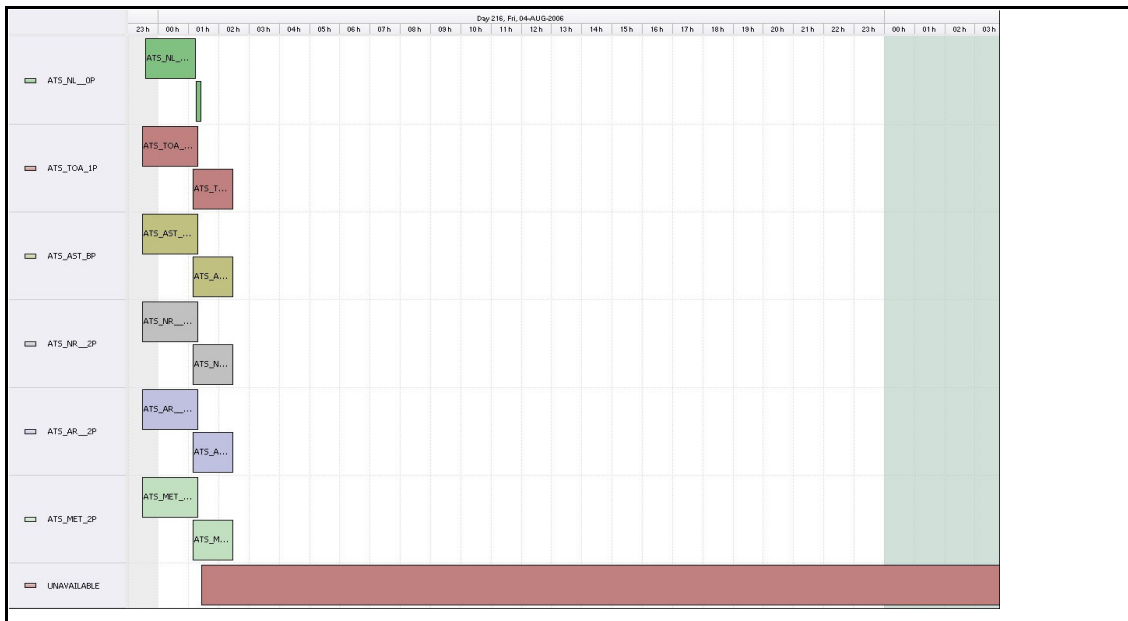

DPQC Daily Check of AATSR Data

04-Aug-06

DATA ACQUISITION DATE: 04-Aug-06
INSPECTION DATE: 07-Aug-06

--> Go to 'Product Generation' sheet to select date

Move Daily Maps

Previous Instrument Operational Events	
30-Jul-06	Nothing planned
31-Jul-06	Nothing planned
01-Aug-06	Nothing planned
02-Aug-06	Nothing planned
03-Aug-06	Nothing planned

Upcoming Instrument Operational Events	
04-Aug-06	AATSR switched into Reset/Wait (01.25.30 UTC)
05-Aug-06	AATSR in Reset/Wait
06-Aug-06	AATSR in Reset/Wait
07-Aug-06	AATSR in Reset/Wait
08-Aug-06	Nothing planned

Daily Gantt Chart

Update

Comments: AATSR Switched into Reset/Wait (01.25.30 UTC)

FLAGS

FLAG

Meteo Products

Data acquisition date: 04-Aug-06 Inspection date: 07-Aug-06

Total # Products: 1
Server Availability: Nominal

!!! <12 Orbit Files !!!

Comments: AATSR in Reset/Wait

FLAG

FLAG

Browse Products

Data acquisition date: 04-Aug-06 Inspection date: 07-Aug-06

Source: EDS

Comments: Start of 1 orbit present before anomaly occurred

FLAG

Instrument Health

Daily

List of all QA orbit summary files deposited on: 04-Aug-06

Orbit #	Acquired	Comments
23135	03-Aug-06	None
23136	03-Aug-06	None
23141	03-Aug-06	None
23142	03-Aug-06	None
23144	03-Aug-06	None
23145	04-Aug-06	Invalid Aux Packets

FLAG

Daily status from the RAL EDS web-site on: 04-Aug-06

Current Instrument Status: Nominal
Envisat Platform Status: Nominal

Weekly

Latest version of the weekly RAL report on: 04-Aug-06

Out of date by: 11 days

Report Date: 24-Jul-06
Anomalies: Missing/Late Deliveries: Fnday: EDS-S HK data late availability