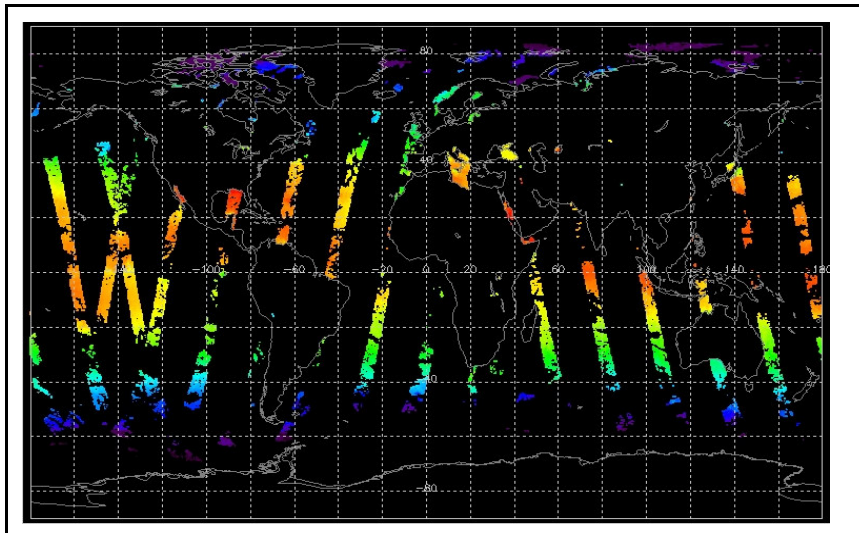

Out of date by: 10 days

Report Date: 24-Jul-06  
 Anomalies: Missing/Late Deliveries: Fnday: EDS-S HK data late availability

Browse Map

Map of browse products for: 03-Aug-06

Comments

Meteo Map

Map of meteo products for: 03-Aug-06