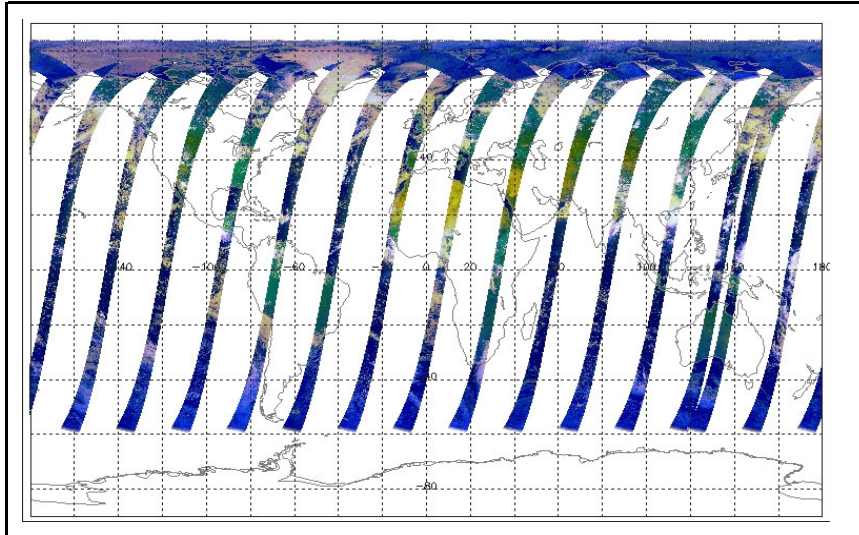

Browse Map

Map of browse products for: 03-Aug-06

Comments

Meteo Map

Map of meteo products for: 03-Aug-06